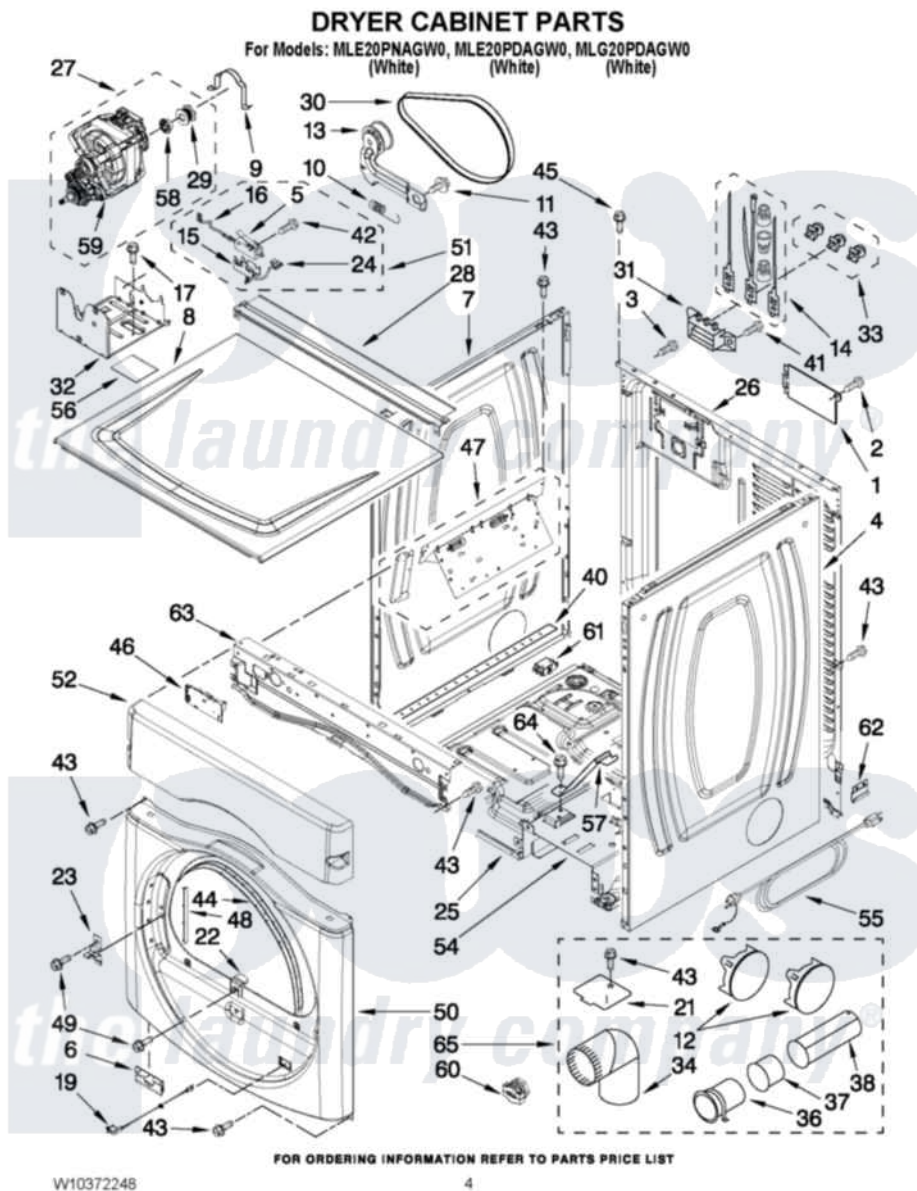

Maytag MLE20PDAGW0 02 - DRYER CABINET PARTS

Maytag Commercial Maytag MLE20PDAGW0 Stacked Washer and Dryer Parts Parts Diagram 02 - DRYER CABINET PARTS

Click on the part number to view part

Item	Original Part Number	Replaced By	Status	Part Description
1	W10096918			Cover, Terminal Block
2	3390814	90767		Screw, 8A X 3/8 HeX Washer Head Tapping
3	8533974	4331106		Screw, No.10-32 X 7/16
4	8565048			Panel, Side
5	8564010			Assembly, Switch And Actuator
6	8519459			Clip, Toe Panel
7	8565054			Panel, Side
8	8563730	W10336080		Top
9	660658			Clamp, Motor Mounting 343481 685441
10	3387374			Spring, Idler
11	3389420			Retainer-Idler 1/4-20 X 1/16
12	697750	W10470674		Dryer Exhaust Kit
13	W10344192			Idler Assembly
14	279218			Terminal Tinned And Brass