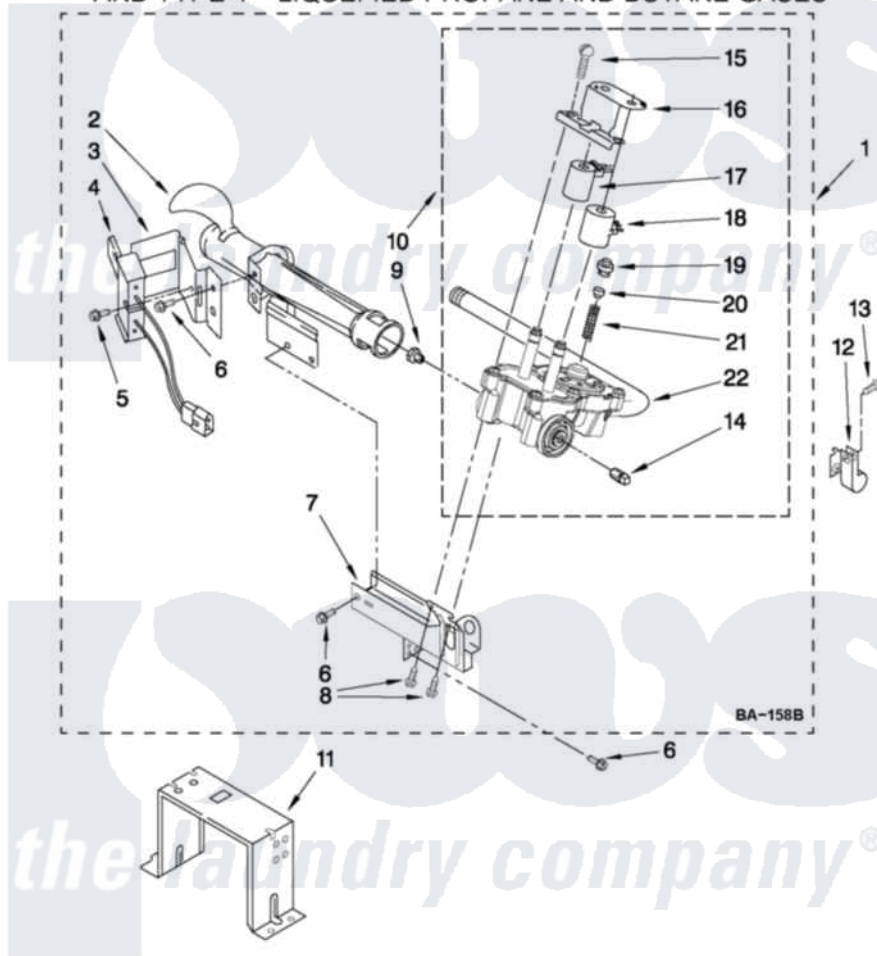

Maytag MLE20PDAGW0 06 - W10096909 BURNER ASSEMBLY

W10096909 BURNER ASSEMBLY

For Models: MLE20PNAGW0, MLE20PDAGW0, MLG20PDAGW0
(White) (White) (White)

USE WITH TYPE 1 - NATURAL, TYPE 2 - MIXED,
AND TYPE 4 - LIQUEFIED PROPANE AND BUTANE GASES

FOR ORDERING INFORMATION REFER TO PARTS PRICE LIST

W10372248

10

Maytag [Commercial Maytag MLE20PDAGW0 Stacked Washer and Dryer Parts](#) Parts Diagram 06 - W10096909

BURNER ASSEMBLY

[Click on the part number to view part](#)

Item	Original Part Number	Replaced By	Status	Part Description
1	W10096909			Burner Assembly 50 Hz
2	688617	693140		Burner
3	694298			Bracket, Ignitor
4	686590	279311		Ignitor
5	W10080730	3393909		Screw, 8-32 X 7/8
6	W10080320			Screw, 10-16 X 1/2
7	3389871		Not Available	Base, Burner
8	W10080630	3387057		Screw, 10-16 X 1/2 Orifice, Burner
9	234660			Orifice, Burner Type 1
10	8281918			Valve, Gas 60 Hz
11	3389889			Bracket, Support
12	3978776			Bracket, Gas Pipe Switch
13	3390647	488729		Screw
14	W10295523			Plug, Pipe
15	694421			Screw, Bracket Mounting