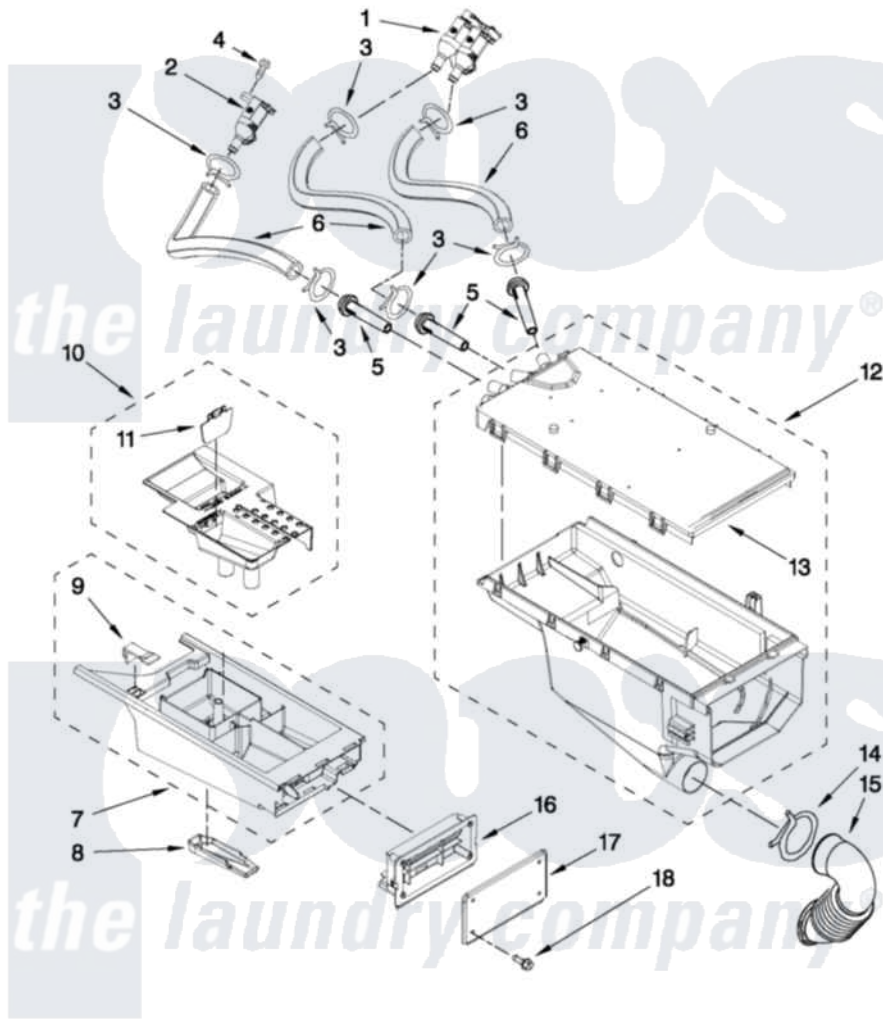

# Maytag MLE20PDAGW0 10 - DISPENSER PARTS

## DISPENSER PARTS

For Models: MLE20PNAGW0, MLE20PDAGW0, MLG20PDAGW0  
(White) (White) (White)

FOR ORDERING INFORMATION REFER TO PARTS PRICE LIST

W10372248

16

[Maytag Commercial Maytag MLE20PDAGW0 Stacked Washer and Dryer Parts](#) Parts Diagram 10 - DISPENSER PARTS

[Click on the part number to view part](#)

Item	Original Part Number	Replaced By	Status	Part Description
1	<a href="#">W10316929</a>			Valve, Water Inlet
2	<a href="#">W10316932</a>			Valve, Water Inlet
3	W10096852	<a href="#">596669</a>		Clamp, Manifold
4	<a href="#">W10137456</a>			Screw, 8-18 X 1/2
5	<a href="#">8183181</a>			Nozzle, Inlet
6	<a href="#">W10212611</a>			Hose, Valve To Dispenser
7	W10376660	<a href="#">W10395619</a>		Drawer
8	<a href="#">8540399</a>			Cover, Detergent Drawer
9	<a href="#">W10198458</a>			Tab, Drawer Release
10	W10407371	<a href="#">W10433390</a>		Dispenser
11	<a href="#">W10298953</a>			Door, Living Hinge
12	W10212603	<a href="#">W10364594</a>		Dispenser
13	<a href="#">W10212604</a>			Plate, Distribution
14	<a href="#">W10273032</a>			Clamp, Hose
15	<a href="#">8540063</a>			Hose, Dispenser To Tub
16	<a href="#">W10405607</a>			Handle, Drawer