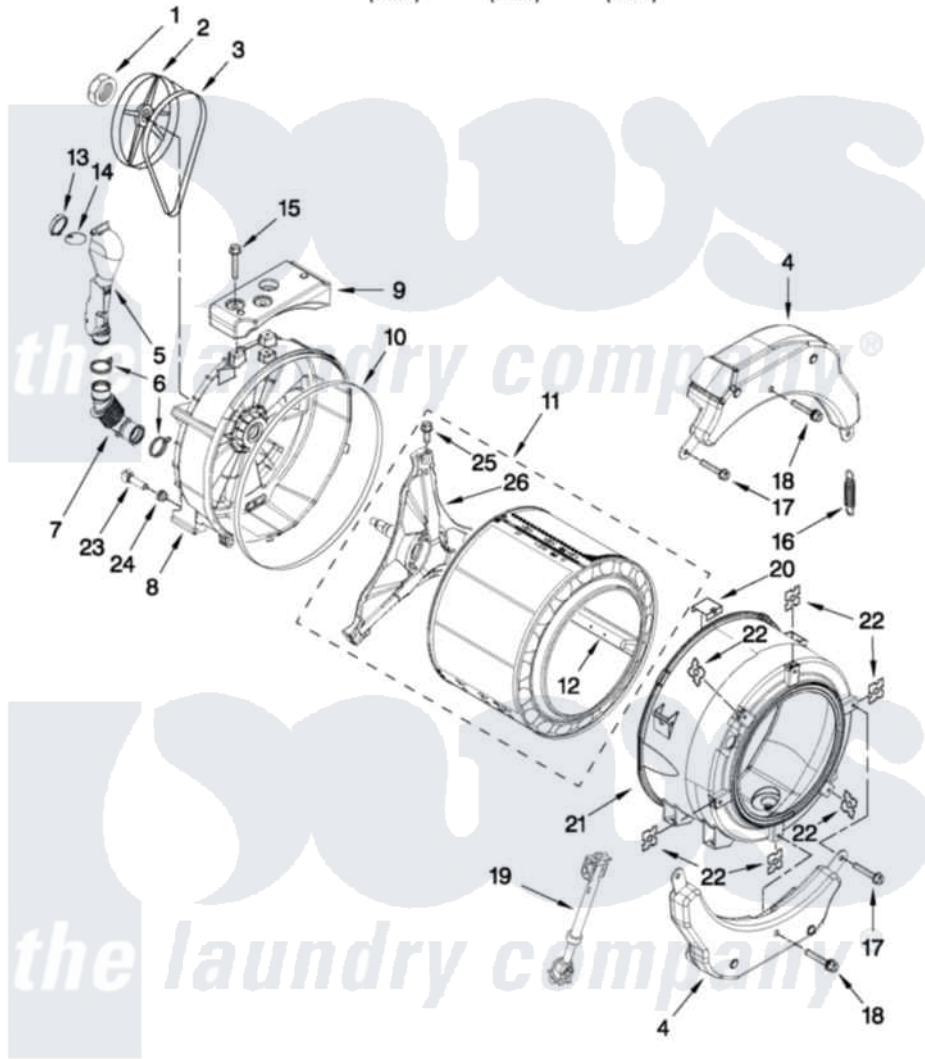

Maytag MLE20PDAGW0 11 - TUB AND BASKET PARTS

TUB AND BASKET PARTS

For Models: MLE20PNAGW0, MLE20PDAGW0, MLG20PDAGW0
(White) (White) (White)

FOR ORDERING INFORMATION REFER TO PARTS PRICE LIST

W10372248

18

Maytag [Commercial Maytag MLE20PDAGW0 Stacked Washer and Dryer Parts](#) Parts Diagram 11 - TUB AND BASKET PARTS

[Click on the part number to view part](#)

Item	Original Part Number	Replaced By	Status	Part Description
1	8533999	W10283361		Nut, Pulley
2	8540088C			Pulley
3	W10260319			Belt, Drive
4	W10223198			Counterweight, Front
5	W10142720			Pipe, Ventilation
6	W10273034			Clamp, Vent Hose
7	8540019			Hose, Exhaust
8	W10303574	W10355044		Tub-Outer
9	W10200747			Counterweight, Rear
10	8540090	W10111158		Gasket
11	W10303571			Basket, Complete
12	W10118982			Baffle, Tub
13	W10142721			Connector -Ventilation
14	W10142722			Flap - Ventilation
15	W10246531			Screw, Rear Counterweight
16	W10010360	280159		Spring

17	W10094780	W10182109	Screw-Kit
18	W10259288		Bolt Assembly, Counterweight Center Hole
19	W10015830		Shock Absorber
20	8540092		Clamp, Tub
21	W10266965	W10312454	Tub-Outer
22	8540072	8182512	Nut, Push-In
23	W10176659	8181705	Ntc
24	8540766		Seal, Rubber
25	8540382		Screw
26	8540342		Crosspiece Assembly