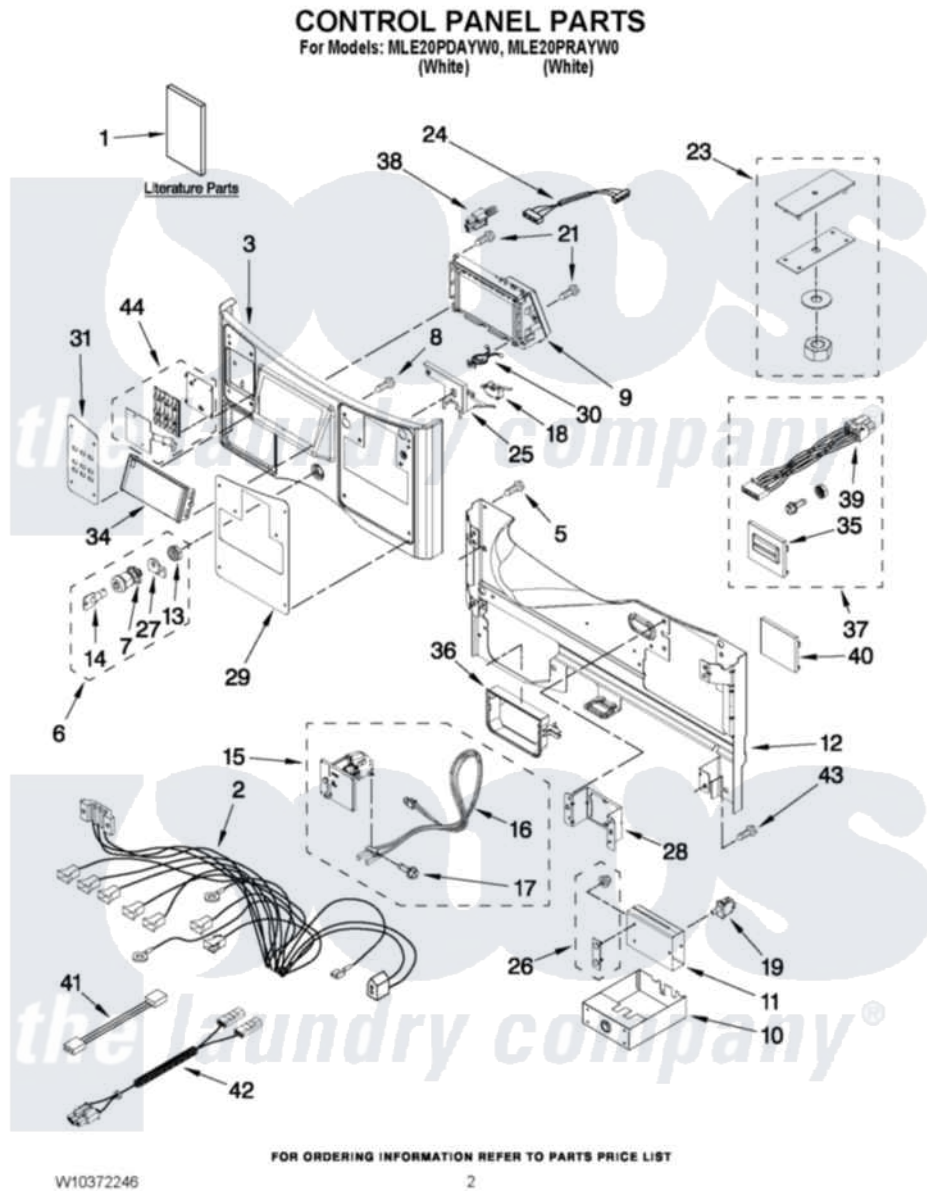

Maytag MLE20PDAYW0 01 - CONTROL PANEL PARTS

Maytag [Commercial Maytag MLE20PDAYW0 Stacked Washer and Dryer Parts](#) Parts Diagram 01 - CONTROL PANEL PARTS

[Click on the part number to view part](#)

Item	Original Part Number	Replaced By	Status	Part Description
1	W10045641		Not Available	INSTALLATION INSTRUCTION
"	W10335471		Not Available	TECH SHEET
"	W10372246		Not Available	PARTS LIST
2	W10242900			Harness, Main
3	W10198200			Panel Assembly
"	W10198201			Panel Assembly
5	3390647	488729		Screw
6	W10133264			Lock Assembly, Service Door
7	W10139762			Hex Nut, 3/4-27
8	3400408			Screw, 4-40 X 5/8
9	W10198219			Techbox Assembly
"	W10198220			Techbox Assembly
10	W10133248			Coin Box
11	W10133258			Vault-Body Assembly
12	W10198321			Console Bracket

13	W10177242		Hex-Nut 9/32 - 28
14	W10140858		Key
15	W10133242		Coin Drop Assembly
16	W10247389		Sensor
17	W10142655		Screw, 6-20 X 1.00
18	W10133280		Service Access, Switch
19	W10131838		Switch, Vault And Service Door
21	W10192860	W10273971	Screw, 6-19 X 1/2
23	W10169579		Kit-Coin Box, Security
24	W10242897		Harness, Wire Dryer CCU To Uic
25	W10198375		Support-Console
26	W10159907		Mounting Strap, Weld Assembly
27	W10133266		Cam-Lock
28	W10198322		Bracket PD
"	W10198323		Bracket
29	W10198334		Fascia
"	W10198336		Fascia
30	8019P013-60	74006883	Clamp- Pur
31	W10198330		Fascia-Buttons
34	W10198390		Window Display
35	W10198367		Card Reader, Bezel
36	W10198345		Collar, Dispenser
37	W10198451		Card Reader, Conversion Kit
38	W10133282		Switch, Jumper Service Vault
39	W10239515		Card Reader, Harness
40	W10198366		Cover, PD And Pn
41	W10342214		CCU To MCU-Serial Communication
42	W10300896		Wire Harness, Vault Switch
43	W10386302	W10131119	Screw, 8-18 X 5/16
44	W10198198		Button Set, Assembly