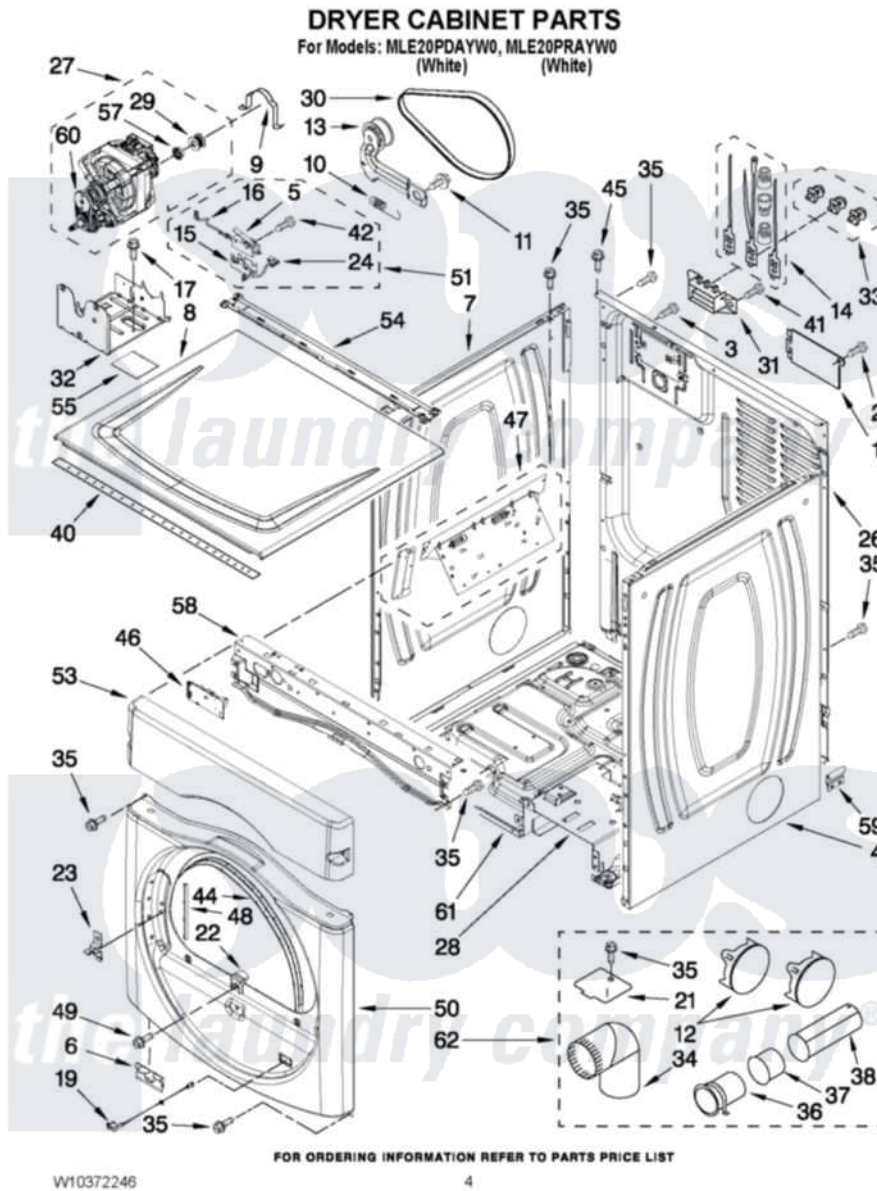

Maytag MLE20PDAYW0 02 - DRYER CABINET PARTS

Maytag [Commercial Maytag MLE20PDAYW0 Stacked Washer and Dryer Parts](#) Parts Diagram 02 - DRYER CABINET PARTS

[Click on the part number to view part](#)

Item	Original Part Number	Replaced By	Status	Part Description
1	W10286180	W10119283		Cover, Terminal Block
2	3390814	90767		Screw, 8A X 3/8 HeX Washer Head Tapping
3	8533974	4331106		Screw, No.10-32 X 7/16
4	8565048			Panel, Side
5	8564010			Assembly, Switch And Actuator
6	8519459			Clip, Toe Panel
7	8565054			Panel, Side
8	8563730	W10336080		Top
9	660658			Clamp, Motor Mounting 343481 685441
10	3387374			Spring, Idler
11	3389420			Retainer-Idler 1/4-20 X 1/16
12	697750	W10470674		Dryer Exhaust Kit
13	W10344192			Idler Assembly
14	279218			Terminal Tinned And Brass