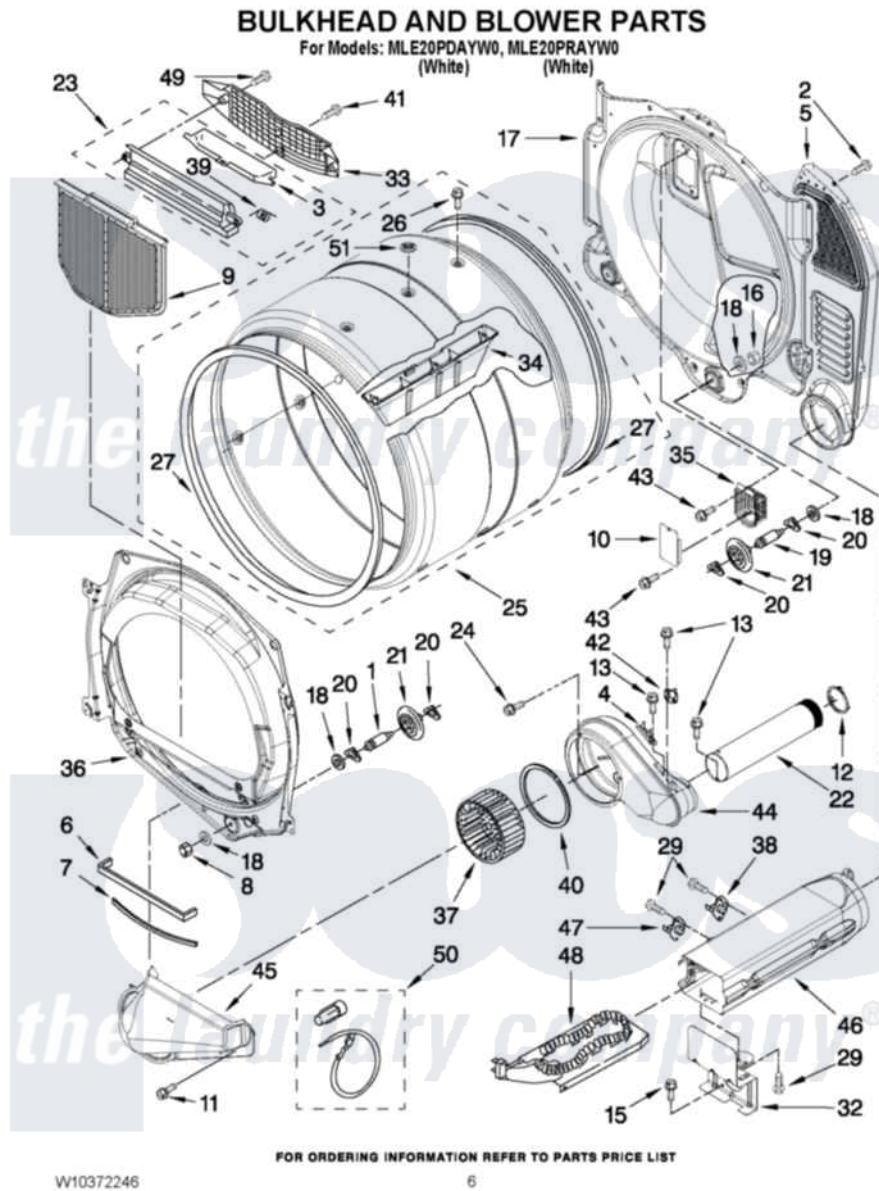

# Maytag MLE20PDAYW0 03 - BULKHEAD AND BLOWER PARTS

Maytag Commercial Maytag MLE20PDAYW0 Stacked Washer and Dryer Parts Parts Diagram 03 - BULKHEAD AND BLOWER PARTS

[Click on the part number to view part](#)

Item	Original Part Number	Replaced By	Status	Part Description
1	<a href="#">W10359271</a>			Shaft, Drum Roller Threads
2	3390647	<a href="#">488729</a>		Screw
3	<a href="#">W10153413</a>			Door, Lint Screen
4	<a href="#">3392519</a>			Thermal Limiter
5	697354	<a href="#">3387911</a>		Duct-Air
6	<a href="#">697813</a>			Seal, Outlet Housing
7	697814	<a href="#">697813</a>		Seal, Outlet Housing
8	3934666	<a href="#">W10080210</a>		Nut, 3/8 X 16
9	W10049370	<a href="#">W10120998</a>		Screen
10	3402841	<a href="#">8532165</a>		Lens, Drum Light
11	359625	<a href="#">487240</a>		Screw, For Mtg. Service Capacitor
12	<a href="#">W10344699</a>			Collar, Duct
13	8533971	<a href="#">90767</a>		Screw, 8A X 3/8 HeX Washer Head Tapping
15	<a href="#">693995</a>			Screw, Hex Head