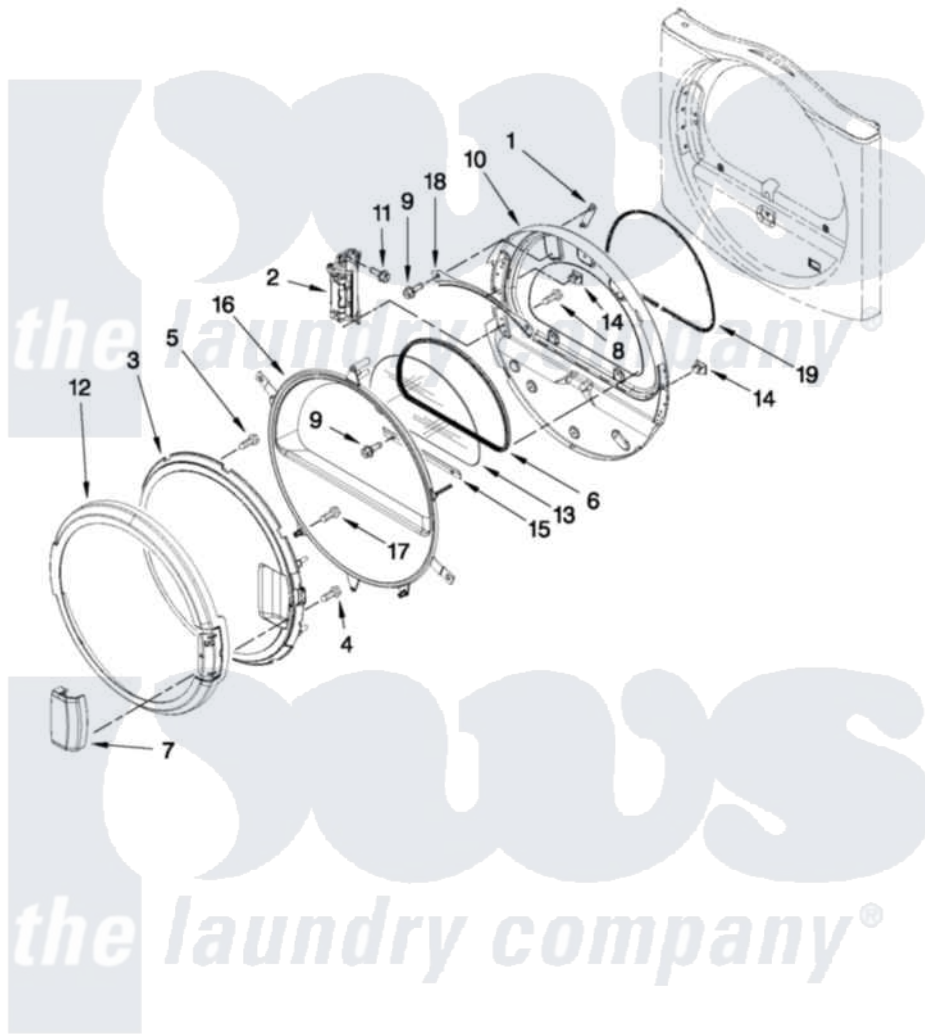

# Maytag MLE20PDAYW0 04 - DRYER DOOR PARTS

## DRYER DOOR PARTS For Models: MLE20PDAYW0, MLE20PRAYW0 (White) (White)

FOR ORDERING INFORMATION REFER TO PARTS PRICE LIST

W10372246

8

Maytag [Commercial Maytag MLE20PDAYW0 Stacked Washer and Dryer Parts](#) Parts Diagram 04 - DRYER DOOR PARTS

Click on the part number to view part

Item	Original Part Number	Replaced By	Status	Part Description
1	<a href="#">8565119</a>			Label, Hinge Hole Cover
2	<a href="#">W10198424</a>			Door Hinge Assembly
3	<a href="#">W10137467</a>			Assembly, Door Intermediate
4	<a href="#">9742177</a>			Screw, 8-18 X .625
5	<a href="#">3400618</a>			Screw, 6-19 X 3/8
6	<a href="#">8579663</a>			Seal, Window
7	<a href="#">W10112976</a>			Handle, Door
8	<a href="#">W10159996</a>			Screw, 10-24 X 25/64
9	3393258	<a href="#">3373329D</a>		Screw
10	<a href="#">W10164062</a>			Door Assembly
11	<a href="#">355515</a>			Screw, 8-18 X 11/16
12	<a href="#">W10198431</a>			Door, Outer Ring
13	<a href="#">W10286878</a>			Window
14	690081	<a href="#">279570</a>		Latch
15	<a href="#">8519354</a>			Retainer-Window
16	<a href="#">8580059</a>			Door, Intermediate