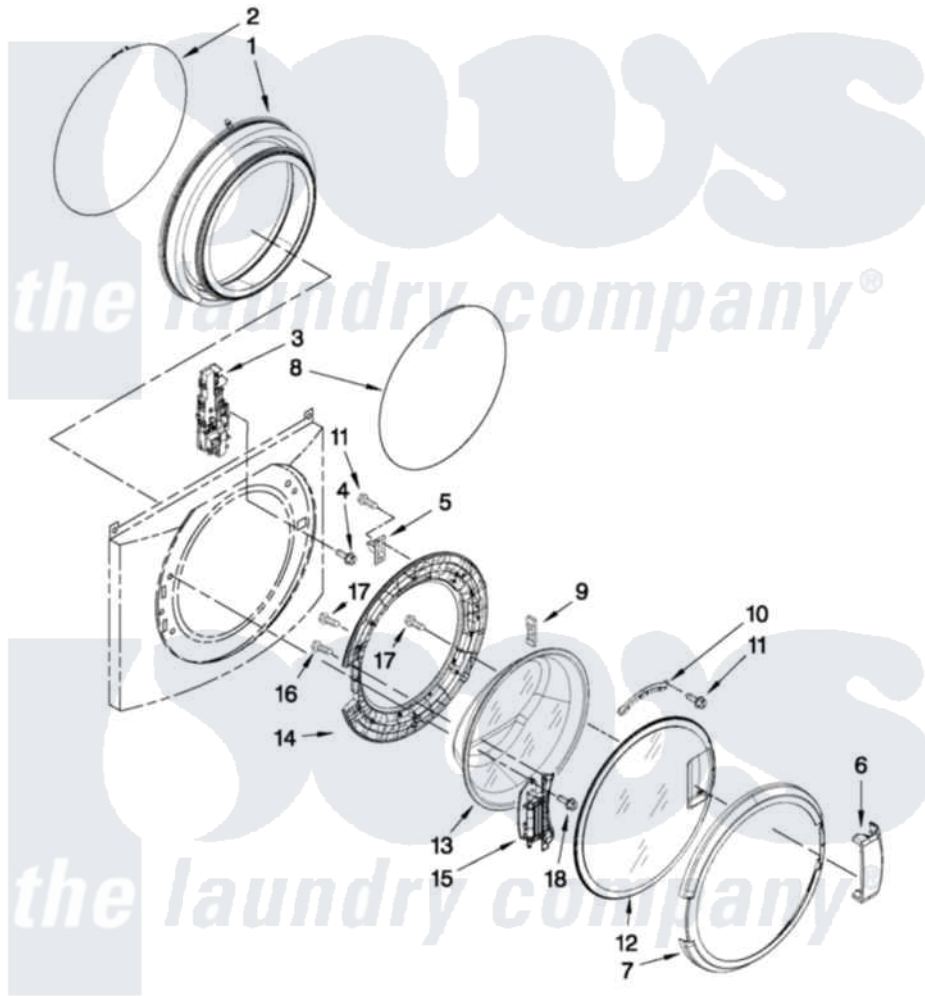

Maytag MLE20PDAYW0 05 - WASHER DOOR PARTS

WASHER DOOR PARTS

For Models: MLE20PDAYW0, MLE20PRAYW0
(White) (White)

FOR ORDERING INFORMATION REFER TO PARTS PRICE LIST

9

W10372246

Maytag [Commercial Maytag MLE20PDAYW0 Stacked Washer and Dryer Parts](#) Parts Diagram 05 - WASHER DOOR

PARTS

[Click on the part number to view part](#)

Item	Original Part Number	Replaced By	Status	Part Description
1	W10311051			Bellow
2	8540108			Clamp, Bellow To Tub
3	W10375379			Lock, Door
4	8540725			Screw
5	8540221	W10111148		Strike
6	W10112925	W10117474		Handle, Door
7	W10198440			Trim Ring, Outer Door
8	W10217563			Clamp, Bellow To Front Panel
9	8540115			Clamp, Support
10	8540114			Clamp, Glass
11	8540513	8182214		Screw
12	W10137404			Frame, Door Front Assembly
13	W10205548	W10387885		Glass, Door
14	W10198442			Frame, Door Back Support
15	W10198417			Hinge, Door
16	8540284	8181660		Screw