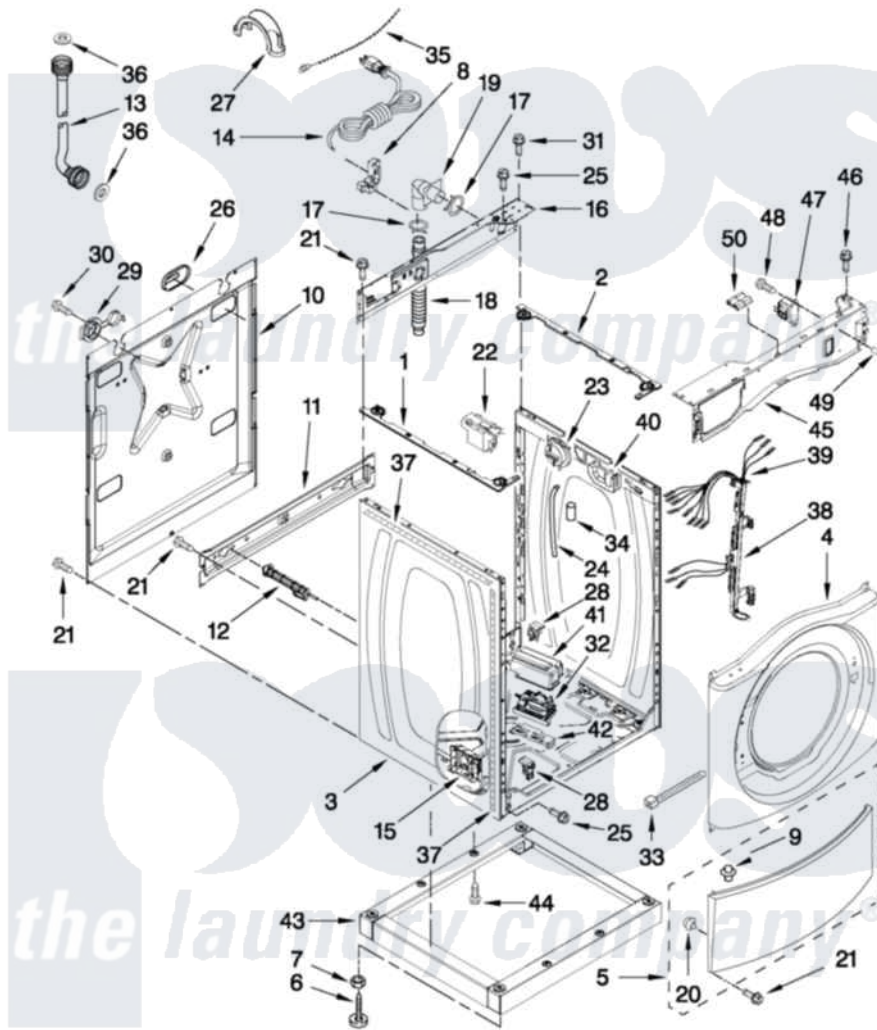

Maytag MLE20PDAYW0 06 - WASHER CABINET PARTS

WASHER CABINET PARTS

For Models: MLE20PDAYW0, MLE20PRAYW0
(White) (White)

FOR ORDERING INFORMATION REFER TO PARTS PRICE LIST

W10372246

10

Maytag [Commercial Maytag MLE20PDAYW0 Stacked Washer and Dryer Parts](#) Parts Diagram 06 - WASHER CABINET PARTS

[Click on the part number to view part](#)

Item	Original Part Number	Replaced By	Status	Part Description
1	W10405229			Rail-Spacer, Left
2	W10405223			Rail-Spacer, Right
3	W10225458			Cabinet
4	W10306505			Panel, Front
5	8540813	8540664		Toe Panel
6	W10245373			Foot, Leveling
7	3359452			Nut, Lock
8	W10110676	8182635		Strain Relief
9	8518891			Rivet
10	W10258342			Panel, Rear
11	W10189659			Brace, Transport
12	W10251449	W10285622		Bolt
13	W10194208	89503		Hose-Inlet
"	8571378	89503		Hose-Inlet
14	W10205500	W10205499		Cord, Power
15	W10384849			Motor Control Unit