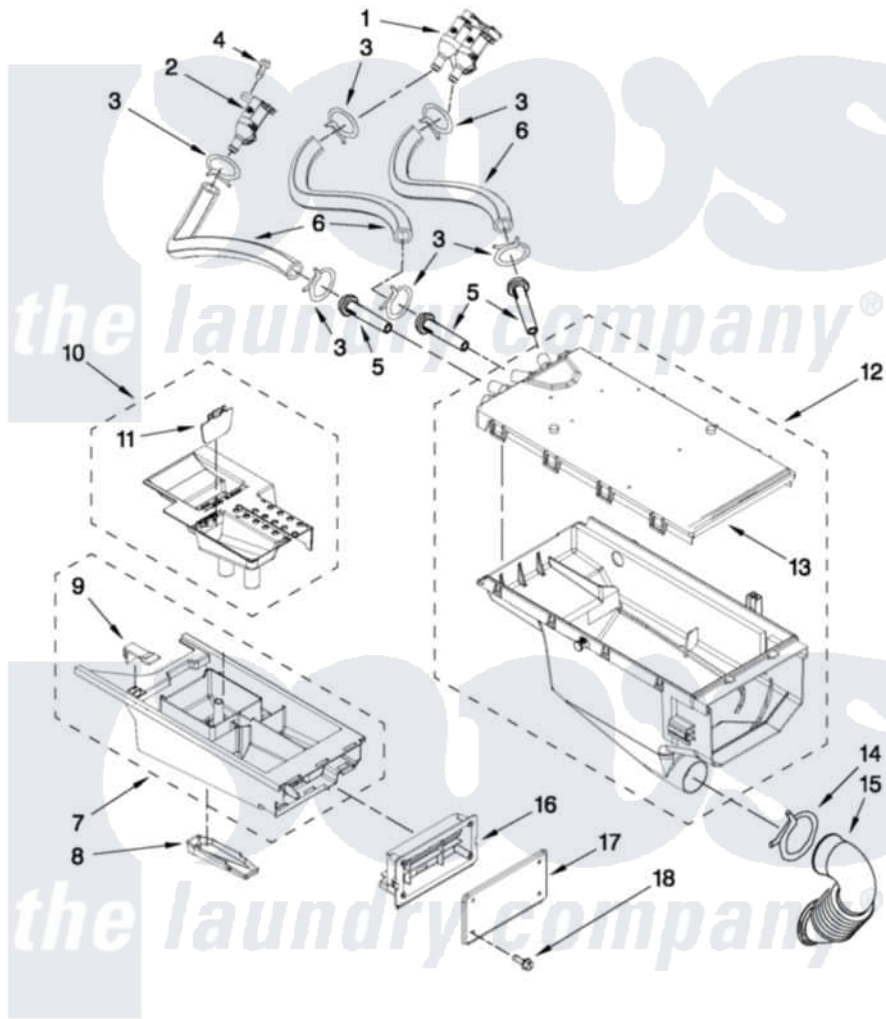

Maytag MLE20PDAYW0 07 - DISPENSER PARTS

DISPENSER PARTS For Models: MLE20PDAYW0, MLE20PRAYW0 (White) (White)

FOR ORDERING INFORMATION REFER TO PARTS PRICE LIST

W10372246

12

Maytag [Commercial Maytag MLE20PDAYW0 Stacked Washer and Dryer Parts](#) Parts Diagram 07 - DISPENSER PARTS

[Click on the part number to view part](#)

Item	Original Part Number	Replaced By	Status	Part Description
1	W10212596			Valve, Water Inlet
2	W10212598			Valve, Water Inlet
3	370450	596669		Clamp, Manifold
4	W10137456			Screw, 8-18 X 1/2
5	8183181			Nozzle, Inlet
6	W10212611			Hose, Valve To Dispenser
7	W10376660	W10395619		Drawer
8	8540399			Cover, Detergent Drawer
9	W10198458			Tab, Drawer Release
10	W10407371	W10433390		Dispenser
11	W10298953			Door, Living Hinge
12	W10212603	W10364594		Dispenser
13	W10212604			Plate, Distribution
14	8281276			Clamp, Hose
15	8540063			Hose, Dispenser To Tub
16	W10405607			Handle, Drawer