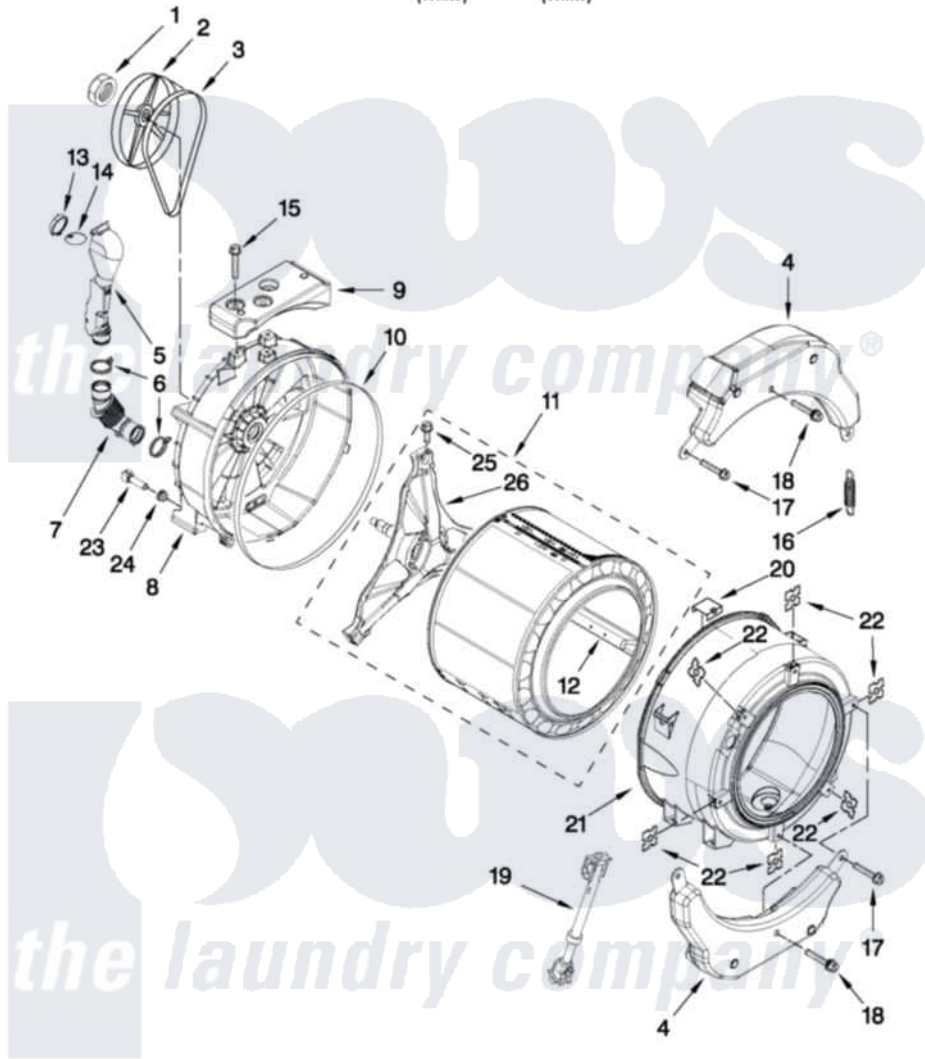

# Maytag MLE20PDAYW0 08 - TUB AND BASKET PARTS

## TUB AND BASKET PARTS

For Models: MLE20PDAYW0, MLE20PRAYW0  
(White) (White)

FOR ORDERING INFORMATION REFER TO PARTS PRICE LIST

W10372246

14

Maytag [Commercial Maytag MLE20PDAYW0 Stacked Washer and Dryer Parts](#) Parts Diagram 08 - TUB AND BASKET PARTS

[Click on the part number to view part](#)

Item	Original Part Number	Replaced By	Status	Part Description
1	8533999	<a href="#">W10283361</a>		Nut, Pulley
2	<a href="#">8540088C</a>			Pulley
3	<a href="#">W10260319</a>			Belt, Drive
4	<a href="#">W10223198</a>			Counterweight, Front
5	<a href="#">W10142720</a>			Pipe, Ventilation
6	8540010	<a href="#">W10208156</a>		Clamp
7	<a href="#">8540019</a>			Hose, Exhaust
8	W10303574	<a href="#">W10355044</a>		Tub-Outer
9	<a href="#">W10200747</a>			Counterweight, Rear
10	8540090	<a href="#">W10111158</a>		Gasket
11	<a href="#">W10303571</a>			Basket, Complete
12	<a href="#">W10118982</a>			Baffle, Tub
13	<a href="#">W10142721</a>			Connector -Ventilation
14	<a href="#">W10142722</a>			Flap - Ventilation
15	<a href="#">W10246531</a>			Screw, Rear Counterweight
16	W10010360	<a href="#">280159</a>		Spring

17	W10094780	<a href="#">W10182109</a>	Screw-Kit
18	<a href="#">W10259288</a>		Bolt Assembly, Counterweight Center Hole
19	<a href="#">W10015830</a>		Shock Absorber
20	<a href="#">8540092</a>		Clamp, Tub
21	W10266965	<a href="#">W10312454</a>	Tub-Outer
22	8540072	<a href="#">8182512</a>	Nut, Push-In
23	W10176659	<a href="#">8181705</a>	Ntc
24	<a href="#">8540766</a>		Seal, Rubber
25	<a href="#">8540382</a>		Screw
26	<a href="#">8540342</a>		Crosspiece Assembly