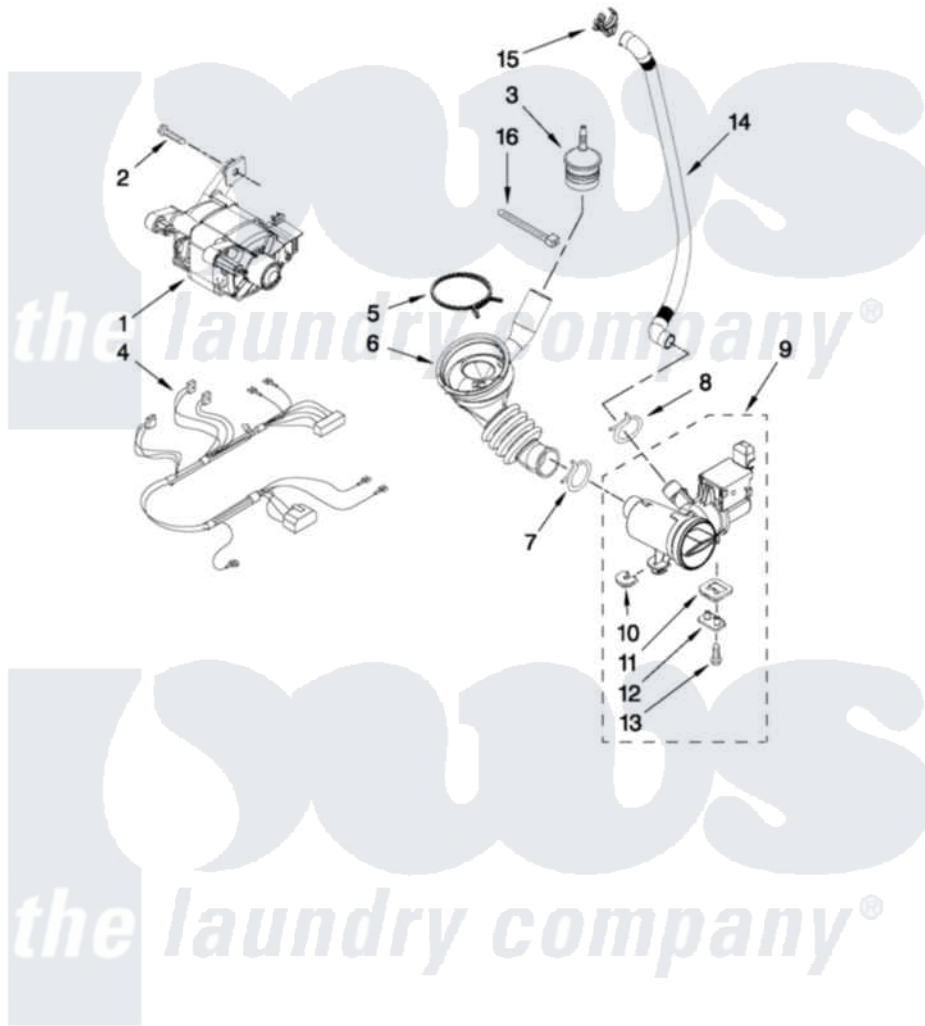

Maytag MLE20PDAYW0 09 - PUMP AND MOTOR PARTS

PUMP AND MOTOR PARTS

For Models: MLE20PDAYW0, MLE20PRAYW0
(White) (White)

FOR ORDERING INFORMATION REFER TO PARTS PRICE LIST

W10372246

16

Maytag [Commercial Maytag MLE20PDAYW0 Stacked Washer and Dryer Parts](#) Parts Diagram 09 - PUMP AND MOTOR PARTS

[Click on the part number to view part](#)

Item	Original Part Number	Replaced By	Status	Part Description
1	W10171927			Motor, Drive
2	8540134			Bolt, Motor
3	W10405608			Air Trap
4	W10201879			Harness, Motor
5	8181734	696392		Hose Clamp
6	8540012			Hose, Tub To Pump
7	370448	616099		Clamp
8	356138			Clamp, Hose
9	W10130913			Pump
10	W10034820			Foot, Rubber
11	W10034830			Foot, Rubber
12	8540033			Cap, Right Foot
13	8533964			Screw, 10-16 X 1.25
14	W10272563			Hose, Drain- Inner
15	W10003290	8182209		Retainer, Drain Hose
16	2262071			Cable Tie