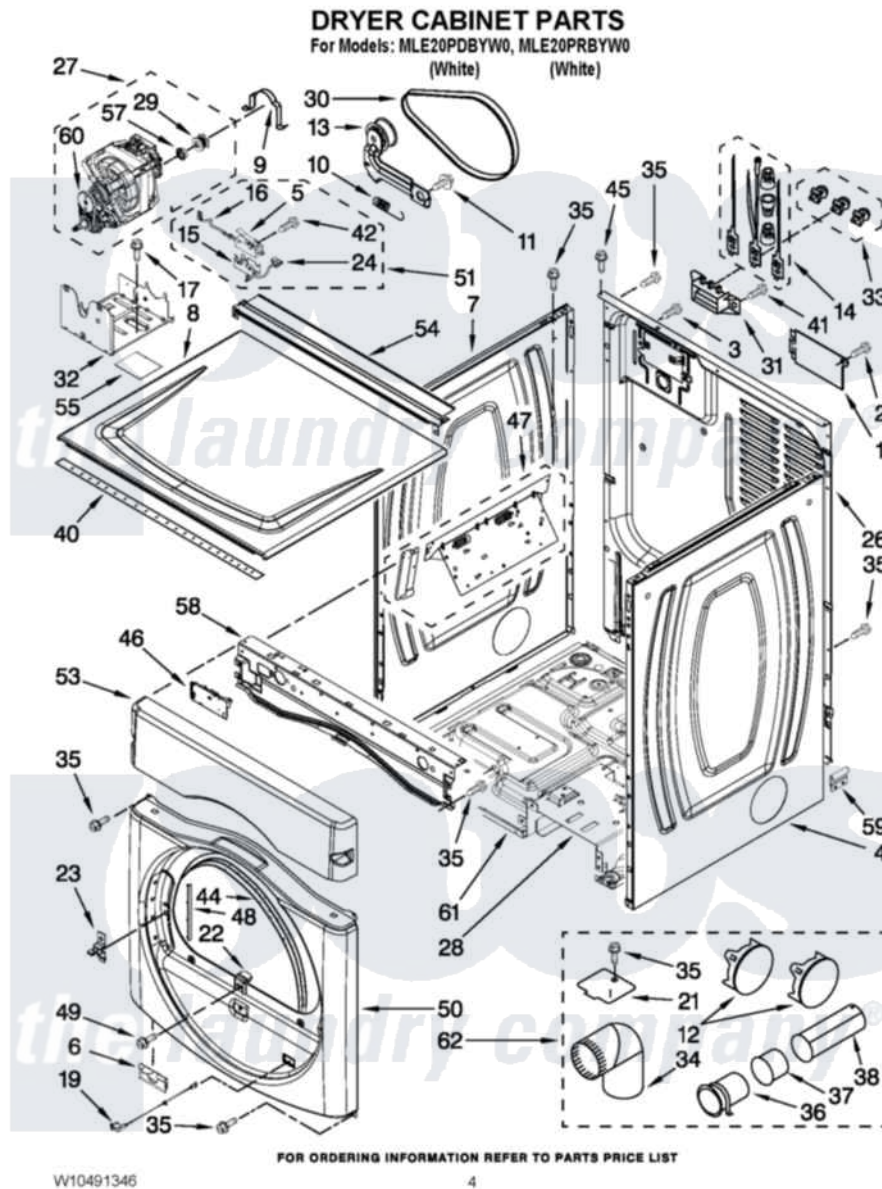

Maytag MLE20PDBYW0 02 - DRYER CABINET PARTS

Maytag Commercial Maytag MLE20PDBYW0 Stacked Washer and Dryer Parts Parts Diagram 02 - DRYER CABINET PARTS

Click on the part number to view part

Item	Original Part Number	Replaced By	Status	Part Description
1	W10286180	W10119283		Cover, Terminal Block
2	3390814	90767		Screw, 8A X 3/8 HeX Washer Head Tapping
3	8533974	4331106		Screw, No.10-32 X 7/16
4	8565048			Panel, Side
5	8564010			Assembly, Switch And Actuator
6	8519459			Clip, Toe Panel
7	8565054			Panel, Side
8	8563730	W10336080		Top
9	660658			Clamp, Motor Mounting 343481 685441
10	3387374			Spring, Idler
11	3389420			Retainer-Idler 1/4-20 X 1/16
12	697750	W10470674		Dryer Exhaust Kit
13	W10344192			Idler Assembly
14	270218			Terminal Tinned And Brass