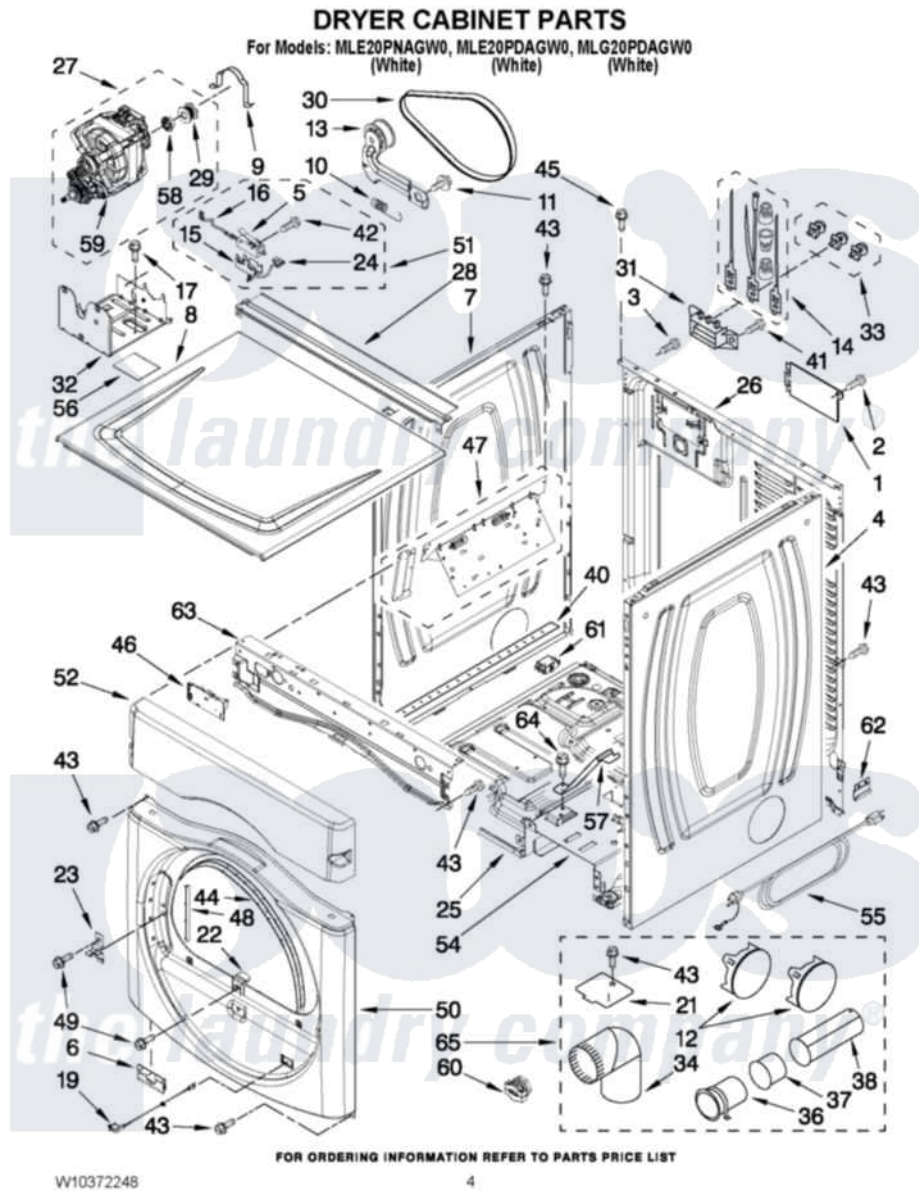

Maytag MLE20PNAGW0 02 - DRYER CABINET PARTS

Maytag Commercial Maytag MLE20PNAGW0 Stacked Washer and Dryer Parts Parts Diagram 02 - DRYER CABINET PARTS

Click on the part number to view part

Item	Original Part Number	Replaced By	Status	Part Description
1	W10096918			Cover, Terminal Block
2	3390814	90767		Screw, 8A X 3/8 HeX Washer Head Tapping
3	8533974	4331106		Screw, No.10-32 X 7/16
4	8565048			Panel, Side
5	8564010			Assembly, Switch And Actuator
6	8519459			Clip, Toe Panel
7	8565054			Panel, Side
8	8563730	W10336080		Top
9	660658			Clamp, Motor Mounting 343481 685441
10	3387374			Spring, Idler
11	3389420			Retainer-Idler 1/4-20 X 1/16
12	697750	W10470674		Dryer Exhaust Kit
13	W10344192			Idler Assembly
14	279218			Terminal Tinned And Brass