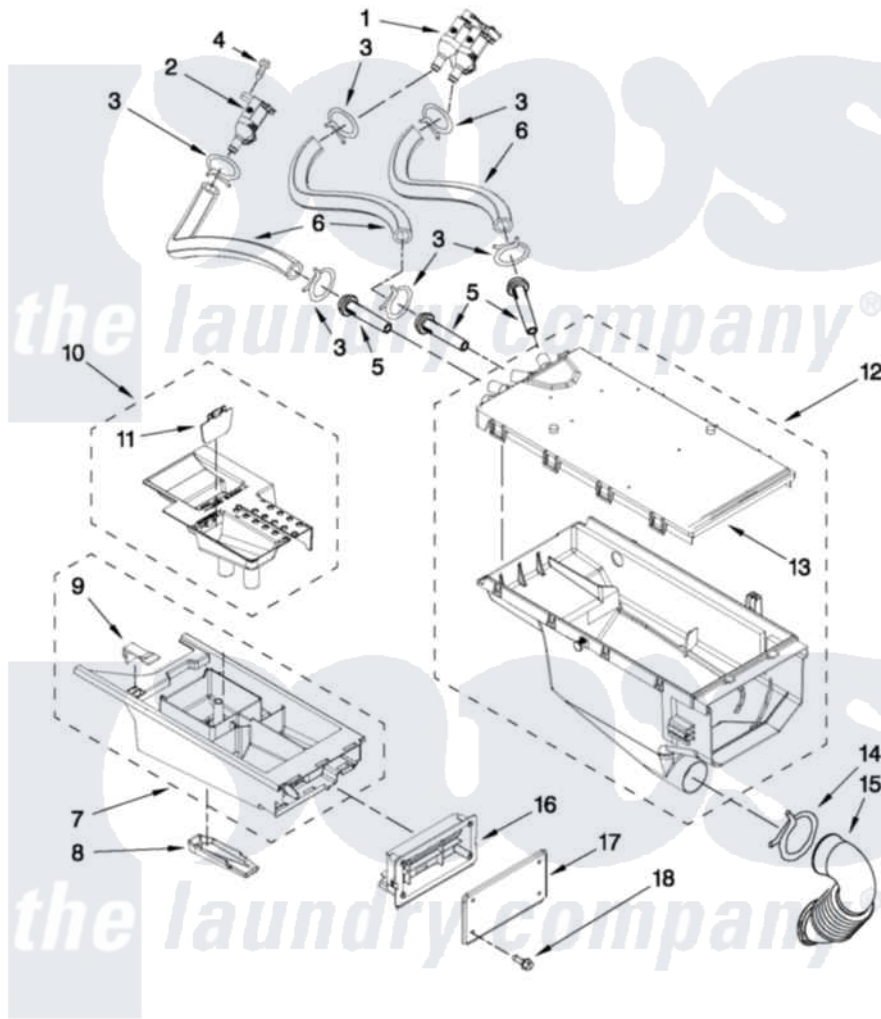

Maytag MLE20PNAGW0 10 - DISPENSER PARTS

DISPENSER PARTS

For Models: MLE20PNAGW0, MLE20PDAGW0, MLG20PDAGW0
(White) (White) (White)

FOR ORDERING INFORMATION REFER TO PARTS PRICE LIST

W10372248

16

Maytag [Commercial Maytag MLE20PNAGW0 Stacked Washer and Dryer Parts](#) Parts Diagram 10 - DISPENSER PARTS

[Click on the part number to view part](#)

Item	Original Part Number	Replaced By	Status	Part Description
1	W10316929			Valve, Water Inlet
2	W10316932			Valve, Water Inlet
3	W10096852	596669		Clamp, Manifold
4	W10137456			Screw, 8-18 X 1/2
5	8183181			Nozzle, Inlet
6	W10212611			Hose, Valve To Dispenser
7	W10376660	W10395619		Drawer
8	8540399			Cover, Detergent Drawer
9	W10198458			Tab, Drawer Release
10	W10407371	W10433390		Dispenser
11	W10298953			Door, Living Hinge
12	W10212603	W10364594		Dispenser
13	W10212604			Plate, Distribution
14	W10273032			Clamp, Hose
15	8540063			Hose, Dispenser To Tub
16	W10405607			Handle, Drawer