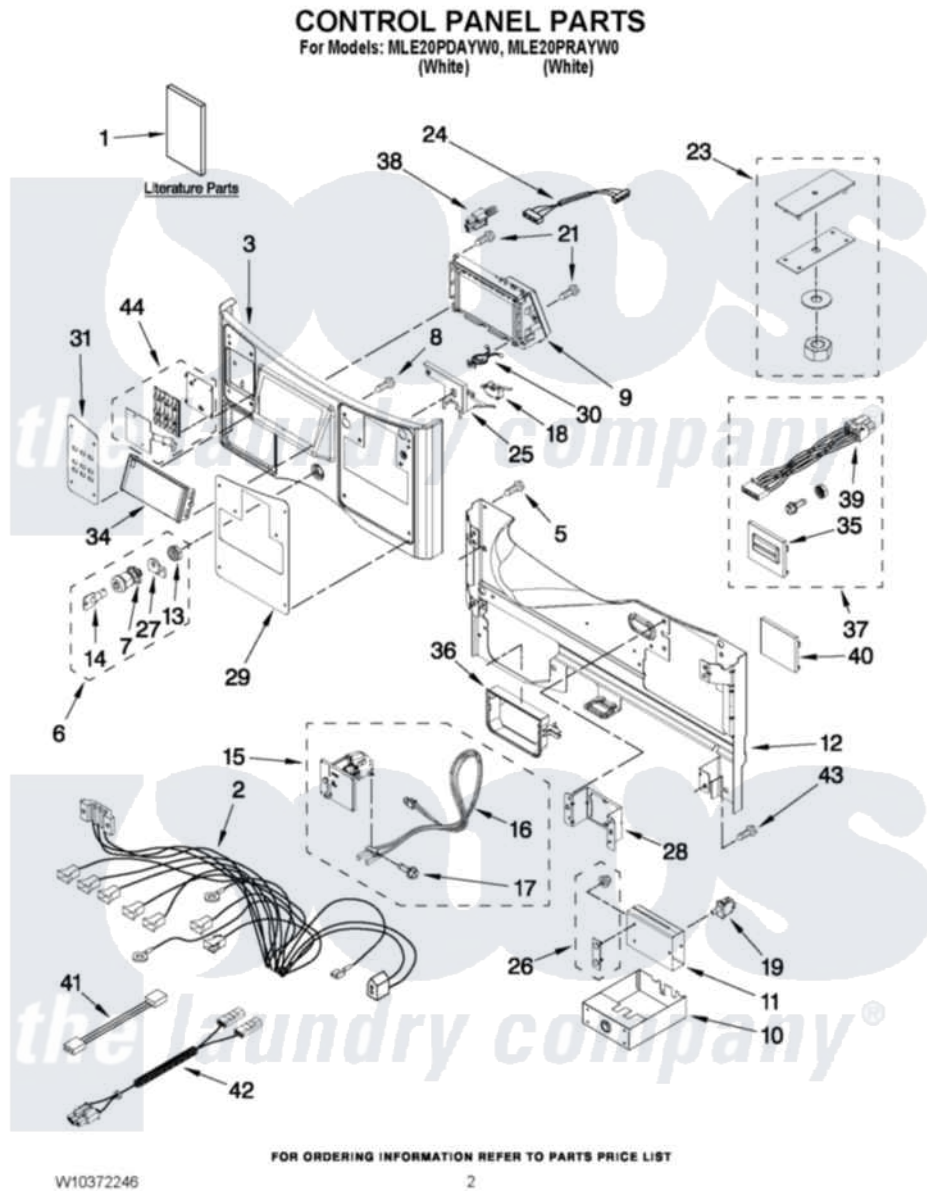

Maytag MLE20PRAYW0 01 - CONTROL PANEL PARTS

Maytag [Commercial Maytag MLE20PRAYW0 Stacked Washer and Dryer Parts](#) Parts Diagram 01 - CONTROL PANEL PARTS

[Click on the part number to view part](#)

Item	Original Part Number	Replaced By	Status	Part Description
1	W10045641		Not Available	INSTALLATION INSTRUCTION
"	W10335471		Not Available	TECH SHEET
"	W10372246		Not Available	PARTS LIST
2	W10242900			Harness, Main
3	W10198200			Panel Assembly
"	W10198201			Panel Assembly
5	3390647	488729		Screw
6	W10133264			Lock Assembly, Service Door
7	W10139762			Hex Nut, 3/4-27
8	3400408			Screw, 4-40 X 5/8
9	W10198219			Techbox Assembly
"	W10198220			Techbox Assembly
10	W10133248			Coin Box
11	W10133258			Vault-Body Assembly
12	W10198321			Console Bracket

13	W10177242		Hex-Nut 9/32 - 28
14	W10140858		Key
15	W10133242		Coin Drop Assembly
16	W10247389		Sensor
17	W10142655		Screw, 6-20 X 1.00
18	W10133280		Service Access, Switch
19	W10131838		Switch, Vault And Service Door
21	W10192860	W10273971	Screw, 6-19 X 1/2
23	W10169579		Kit-Coin Box, Security
24	W10242897		Harness, Wire Dryer CCU To Uic
25	W10198375		Support-Console
26	W10159907		Mounting Strap, Weld Assembly
27	W10133266		Cam-Lock
28	W10198322		Bracket PD
"	W10198323		Bracket
29	W10198334		Fascia
"	W10198336		Fascia
30	8019P013-60	74006883	Clamp- Pur
31	W10198330		Fascia-Buttons
34	W10198390		Window Display
35	W10198367		Card Reader, Bezel
36	W10198345		Collar, Dispenser
37	W10198451		Card Reader, Conversion Kit
38	W10133282		Switch, Jumper Service Vault
39	W10239515		Card Reader, Harness
40	W10198366		Cover, PD And Pn
41	W10342214		CCU To MCU-Serial Communication
42	W10300896		Wire Harness, Vault Switch
43	W10386302	W10131119	Screw, 8-18 X 5/16
44	W10198198		Button Set, Assembly