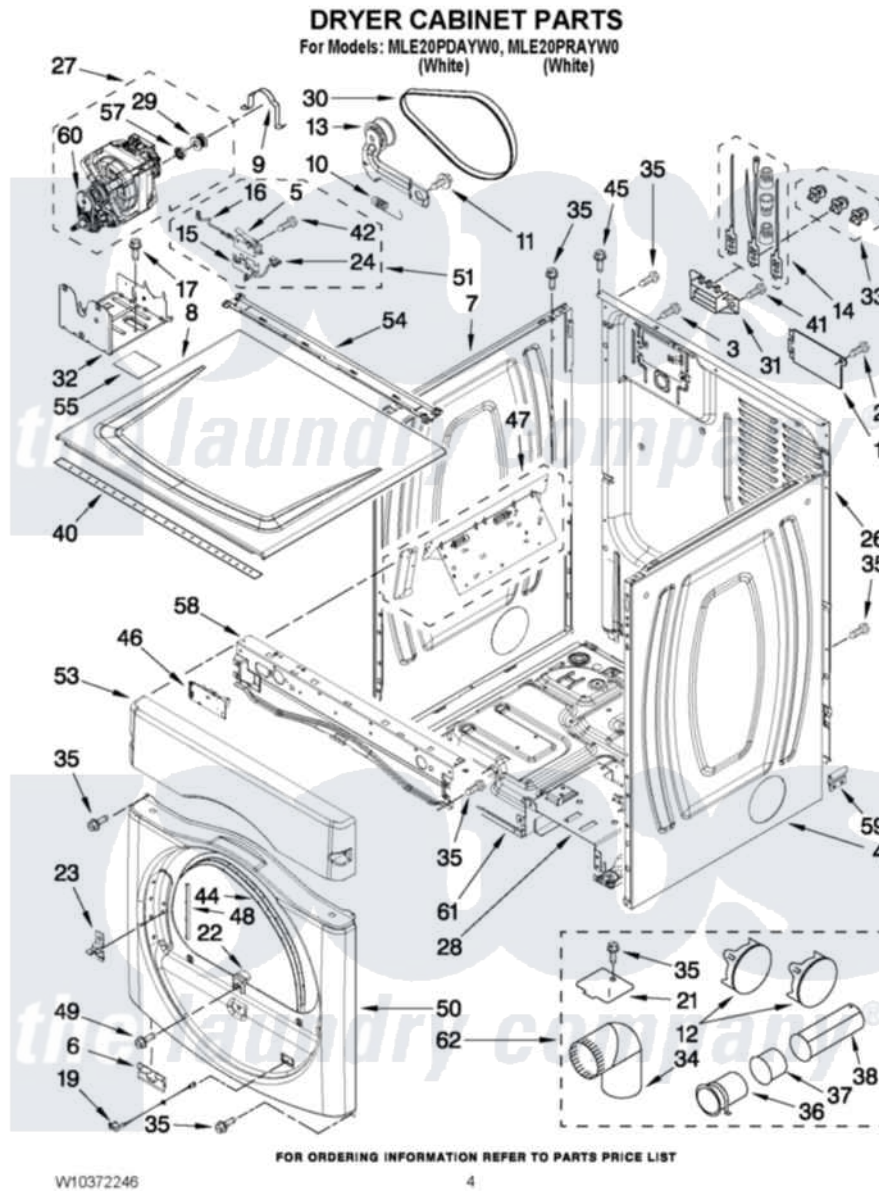

Maytag MLE20PRAYW0 02 - DRYER CABINET PARTS

Maytag Commercial Maytag MLE20PRAYW0 Stacked Washer and Dryer Parts Parts Diagram 02 - DRYER CABINET PARTS

Click on the part number to view part

Item	Original Part Number	Replaced By	Status	Part Description
1	W10286180	W10119283		Cover, Terminal Block
2	3390814	90767		Screw, 8A X 3/8 HeX Washer Head Tapping
3	8533974	4331106		Screw, No.10-32 X 7/16
4	8565048			Panel, Side
5	8564010			Assembly, Switch And Actuator
6	8519459			Clip, Toe Panel
7	8565054			Panel, Side
8	8563730	W10336080		Top
9	660658			Clamp, Motor Mounting 343481 685441
10	3387374			Spring, Idler
11	3389420			Retainer-Idler 1/4-20 X 1/16
12	697750	W10470674		Dryer Exhaust Kit
13	W10344192			Idler Assembly
14	279218			Terminal Tinned And Brass