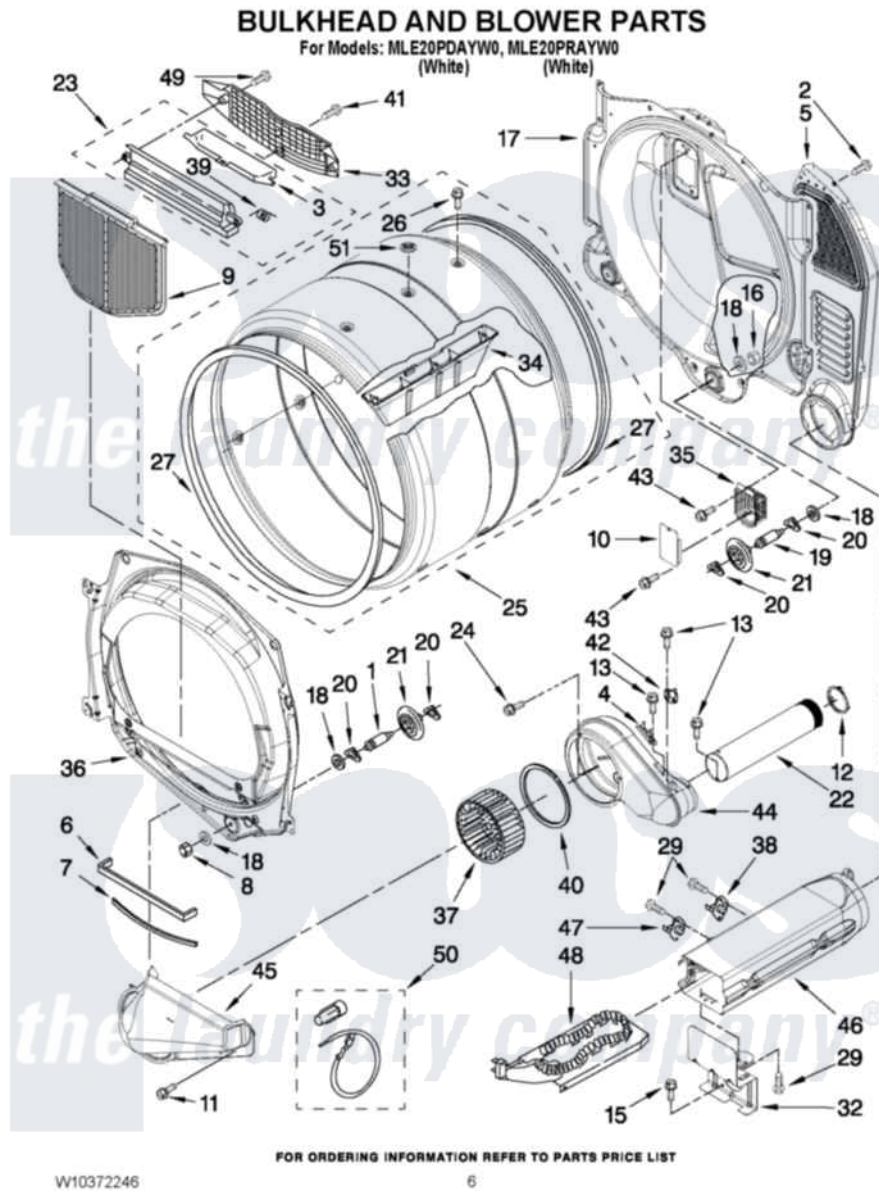

Maytag MLE20PRAYW0 03 - BULKHEAD AND BLOWER PARTS

Maytag [Commercial Maytag MLE20PRAYW0 Stacked Washer and Dryer Parts](#) Parts Diagram 03 - BULKHEAD AND BLOWER PARTS

[Click on the part number to view part](#)

Item	Original Part Number	Replaced By	Status	Part Description
1	W10359271			Shaft, Drum Roller Threads
2	3390647	488729		Screw
3	W10153413			Door, Lint Screen
4	3392519			Thermal Limiter
5	697354	3387911		Duct-Air
6	697813			Seal, Outlet Housing
7	697814	697813		Seal, Outlet Housing
8	3934666	W10080210		Nut, 3/8 X 16
9	W10049370	W10120998		Screen
10	3402841	8532165		Lens, Drum Light
11	359625	487240		Screw, For Mtg. Service Capacitor
12	W10344699			Collar, Duct
13	8533971	90767		Screw, 8A X 3/8 HeX Washer Head Tapping
15	693995			Screw, Hex Head

16	W10001120	W10080190	Nut, 3/8-16
17	W10080170		Bulkhead, Rear
18	3387459	W10080960	Washer, Support
19	W10359272		Shaft, Roller Drum Threads
20	690997		Washer, Thrust
21	W10314171		Roller, Support Assembly
22	8563728		Exhaust Pipe
23	W10153423		Outlet Grille, Housing Assembly
24	489463		Screw, 8-18 X 1/16
25	W10153420		Complete Drum Assembly
26	W10219342		Screw, Baffle Mounting
27	W10166807	280114	Seal
29	90767		Screw, 8A X 3/8 HeX Washer Head Tapping
32	W10198340		Bracket, Heater Box
"	8066099		Bracket, Heater Box
33	W10153412		Grille, Outlet
34	W10153409		Baffle, Drum
35	W10410531		Bracket, Drum Light
36	8565061		Bulkhead, Front
37	W10349492		Wheel, Blower
38	8318314	279973	Kit, Thermal Cut-Off
39	3394986		Spring, Lint Screen Door
40	697770		Seal, Cover Plate Blower Housing
41	695240	488729	Screw
42	8577274		Thermostat 295F
43	487909	488729	Screw
44	8544362	W10119255	Housing, Blower
45	8066168	W10128606	Duct-Lint
46	3392537		Box, Heater
47	3391914		Thermostat 295 F
48	3387748		Element, Heater
49	3387230		Screw, 10-16 X 13/16
50	279457		Wire Kit, Terminal
51	W10128544		Housing-Outlet