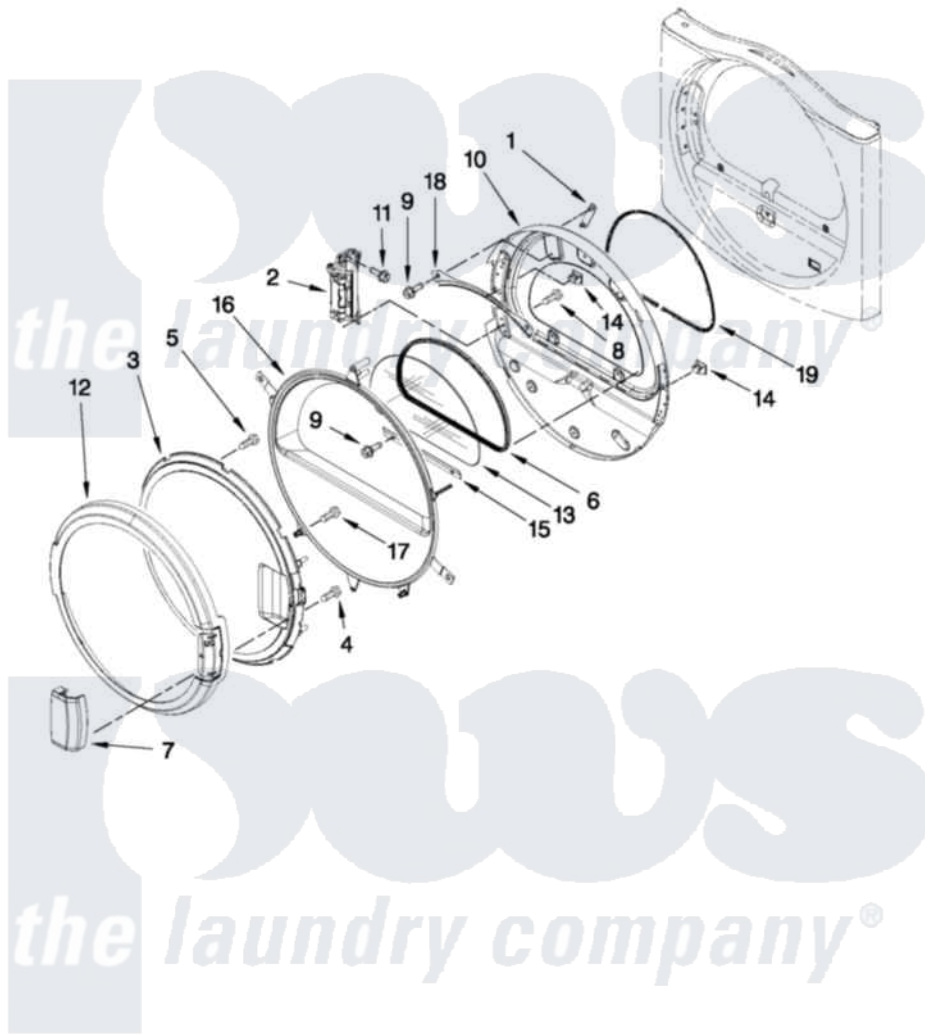

Maytag MLE20PRAYW0 04 - DRYER DOOR PARTS

DRYER DOOR PARTS For Models: MLE20PDAYW0, MLE20PRAYW0 (White) (White)

FOR ORDERING INFORMATION REFER TO PARTS PRICE LIST

W10372246

8

Maytag [Commercial Maytag MLE20PRAYW0 Stacked Washer and Dryer Parts](#) Parts Diagram 04 - DRYER DOOR PARTS

[Click on the part number to view part](#)

Item	Original Part Number	Replaced By	Status	Part Description
1	8565119			Label, Hinge Hole Cover
2	W10198424			Door Hinge Assembly
3	W10137467			Assembly, Door Intermediate
4	9742177			Screw, 8-18 X .625
5	3400618			Screw, 6-19 X 3/8
6	8579663			Seal, Window
7	W10112976			Handle, Door
8	W10159996			Screw, 10-24 X 25/64
9	3393258	3373329D		Screw
10	W10164062			Door Assembly
11	355515			Screw, 8-18 X 11/16
12	W10198431			Door, Outer Ring
13	W10286878			Window
14	690081	279570		Latch
15	8519354			Retainer-Window
16	8580059			Door, Intermediate