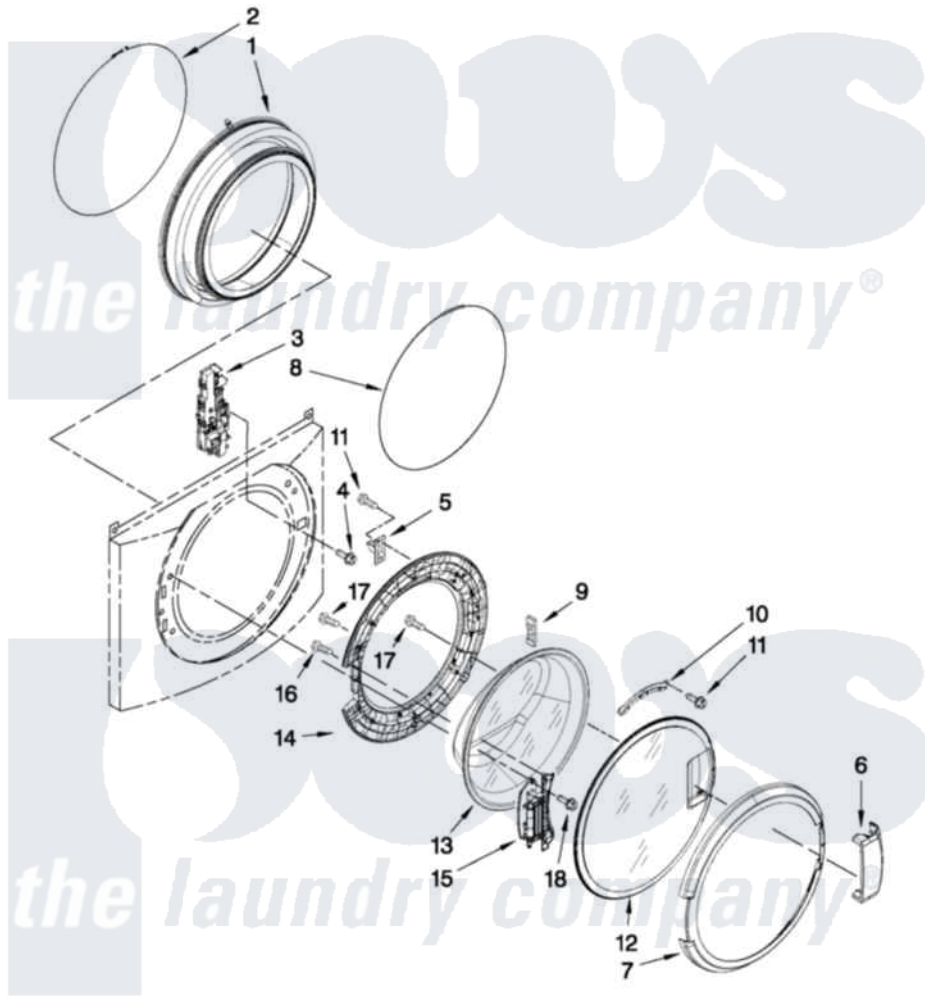

Maytag MLE20PRAYW0 05 - WASHER DOOR PARTS

WASHER DOOR PARTS

For Models: MLE20PDAYW0, MLE20PRAYW0
(White) (White)

FOR ORDERING INFORMATION REFER TO PARTS PRICE LIST

9

W10372246

Maytag [Commercial Maytag MLE20PRAYW0 Stacked Washer and Dryer Parts](#) Parts Diagram 05 - WASHER DOOR

PARTS

[Click on the part number to view part](#)

Item	Original Part Number	Replaced By	Status	Part Description
1	W10311051			Bellow
2	8540108			Clamp, Bellow To Tub
3	W10375379			Lock, Door
4	8540725			Screw
5	8540221	W10111148		Strike
6	W10112925	W10117474		Handle, Door
7	W10198440			Trim Ring, Outer Door
8	W10217563			Clamp, Bellow To Front Panel
9	8540115			Clamp, Support
10	8540114			Clamp, Glass
11	8540513	8182214		Screw
12	W10137404			Frame, Door Front Assembly
13	W10205548	W10387885		Glass, Door
14	W10198442			Frame, Door Back Support
15	W10198417			Hinge, Door
16	8540284	8181660		Screw