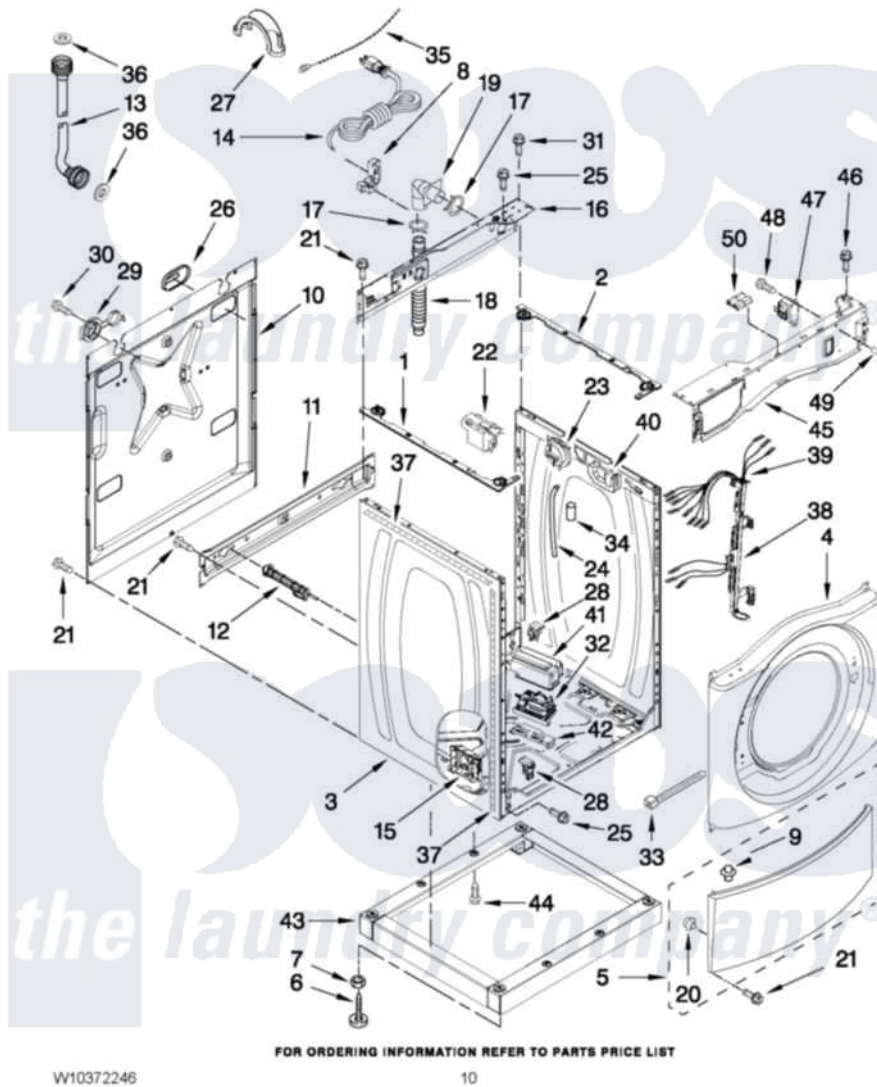

Maytag MLE20PRAYW0 06 - WASHER CABINET PARTS

WASHER CABINET PARTS

For Models: MLE20PDAYW0, MLE20PRAYW0
(White) (White)

Maytag Commercial Maytag MLE20PRAYW0 Stacked Washer and Dryer Parts Parts Diagram 06 - WASHER CABINET PARTS

[Click on the part number to view part](#)

Item	Original Part Number	Replaced By	Status	Part Description
1	W10405229			Rail-Spacer, Left
2	W10405223			Rail-Spacer, Right
3	W10225458			Cabinet
4	W10306505			Panel, Front
5	8540813	8540664		Toe Panel
6	W10245373			Foot, Leveling
7	3359452			Nut, Lock
8	W10110676	8182635		Strain Relief
9	8518891			Rivet
10	W10258342			Panel, Rear
11	W10189659			Brace, Transport
12	W10251449	W10285622		Bolt
13	W10194208	89503		Hose-Inlet
"	8571378	89503		Hose-Inlet
14	W10205500	W10205499		Cord, Power
15	W10384849			Motor Control Unit