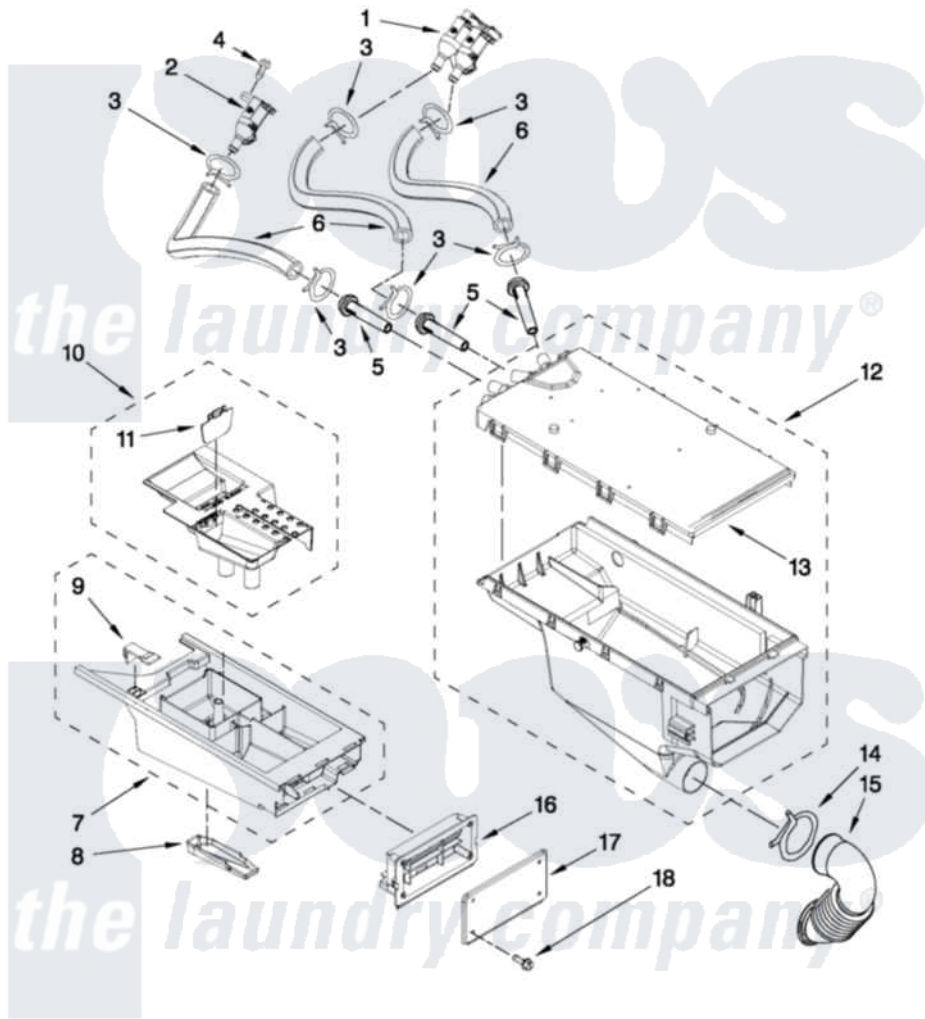

Maytag MLE20PRAYW0 07 - DISPENSER PARTS

DISPENSER PARTS For Models: MLE20PDAYW0, MLE20PRAYW0 (White) (White)

FOR ORDERING INFORMATION REFER TO PARTS PRICE LIST

W10372246

12

Maytag [Commercial Maytag MLE20PRAYW0 Stacked Washer and Dryer Parts](#) Parts Diagram 07 - DISPENSER PARTS

[Click on the part number to view part](#)

Item	Original Part Number	Replaced By	Status	Part Description
1	W10212596			Valve, Water Inlet
2	W10212598			Valve, Water Inlet
3	370450	596669		Clamp, Manifold
4	W10137456			Screw, 8-18 X 1/2
5	8183181			Nozzle, Inlet
6	W10212611			Hose, Valve To Dispenser
7	W10376660	W10395619		Drawer
8	8540399			Cover, Detergent Drawer
9	W10198458			Tab, Drawer Release
10	W10407371	W10433390		Dispenser
11	W10298953			Door, Living Hinge
12	W10212603	W10364594		Dispenser
13	W10212604			Plate, Distribution
14	8281276			Clamp, Hose
15	8540063			Hose, Dispenser To Tub
16	W10405607			Handle, Drawer