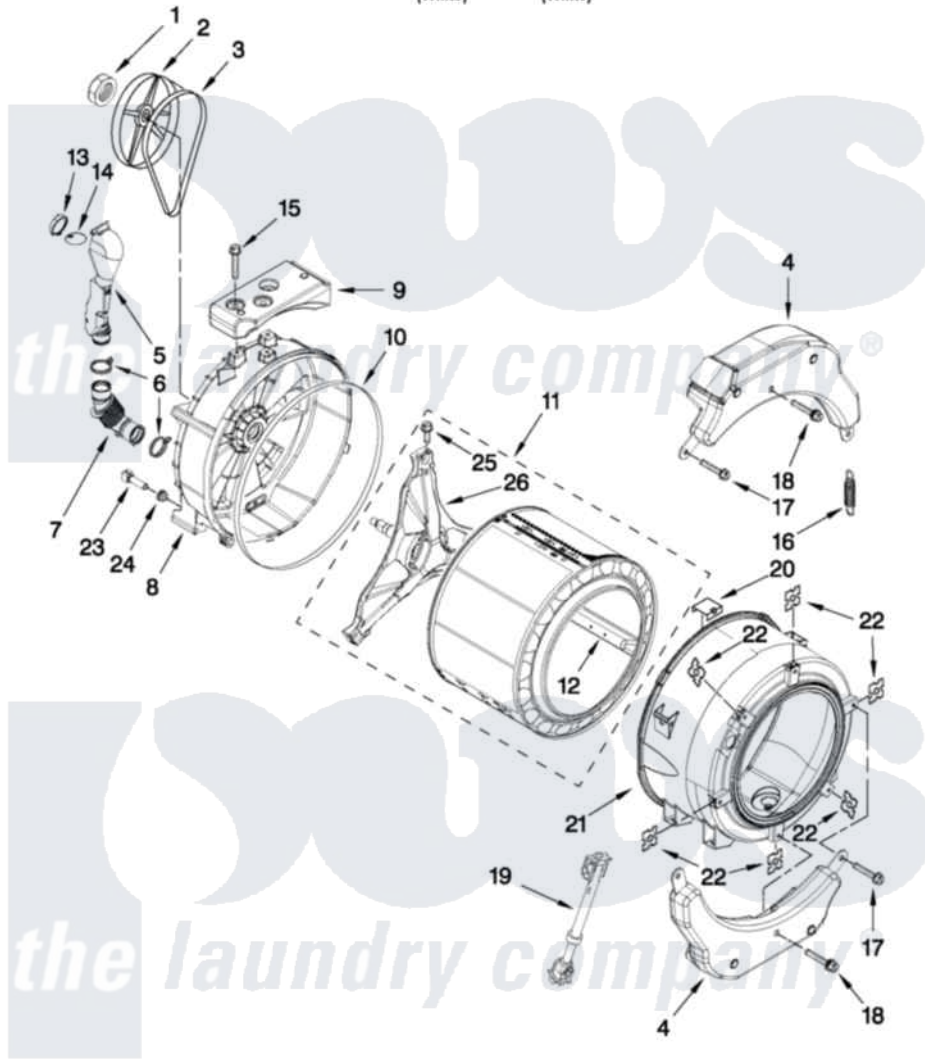

Maytag MLE20PRAYW0 08 - TUB AND BASKET PARTS

TUB AND BASKET PARTS

For Models: MLE20PDAYW0, MLE20PRAYW0
(White) (White)

FOR ORDERING INFORMATION REFER TO PARTS PRICE LIST

W10372246

14

Maytag [Commercial Maytag MLE20PRAYW0 Stacked Washer and Dryer Parts](#) Parts Diagram 08 - TUB AND BASKET PARTS

[Click on the part number to view part](#)

| Item | Original Part Number | Replaced By | Status | Part Description |
|------|---------------------------|---------------------------|--------|---------------------------|
| 1 | 8533999 | W10283361 | | Nut, Pulley |
| 2 | 8540088C | | | Pulley |
| 3 | W10260319 | | | Belt, Drive |
| 4 | W10223198 | | | Counterweight, Front |
| 5 | W10142720 | | | Pipe, Ventilation |
| 6 | 8540010 | W10208156 | | Clamp |
| 7 | 8540019 | | | Hose, Exhaust |
| 8 | W10303574 | W10355044 | | Tub-Outer |
| 9 | W10200747 | | | Counterweight, Rear |
| 10 | 8540090 | W10111158 | | Gasket |
| 11 | W10303571 | | | Basket, Complete |
| 12 | W10118982 | | | Baffle, Tub |
| 13 | W10142721 | | | Connector -Ventilation |
| 14 | W10142722 | | | Flap - Ventilation |
| 15 | W10246531 | | | Screw, Rear Counterweight |
| 16 | W10010360 | 280159 | | Spring |

| | | | |
|----|---------------------------|---------------------------|--|
| 17 | W10094780 | W10182109 | Screw-Kit |
| 18 | W10259288 | | Bolt Assembly, Counterweight Center Hole |
| 19 | W10015830 | | Shock Absorber |
| 20 | 8540092 | | Clamp, Tub |
| 21 | W10266965 | W10312454 | Tub-Outer |
| 22 | 8540072 | 8182512 | Nut, Push-In |
| 23 | W10176659 | 8181705 | Ntc |
| 24 | 8540766 | | Seal, Rubber |
| 25 | 8540382 | | Screw |
| 26 | 8540342 | | Crosspiece Assembly |