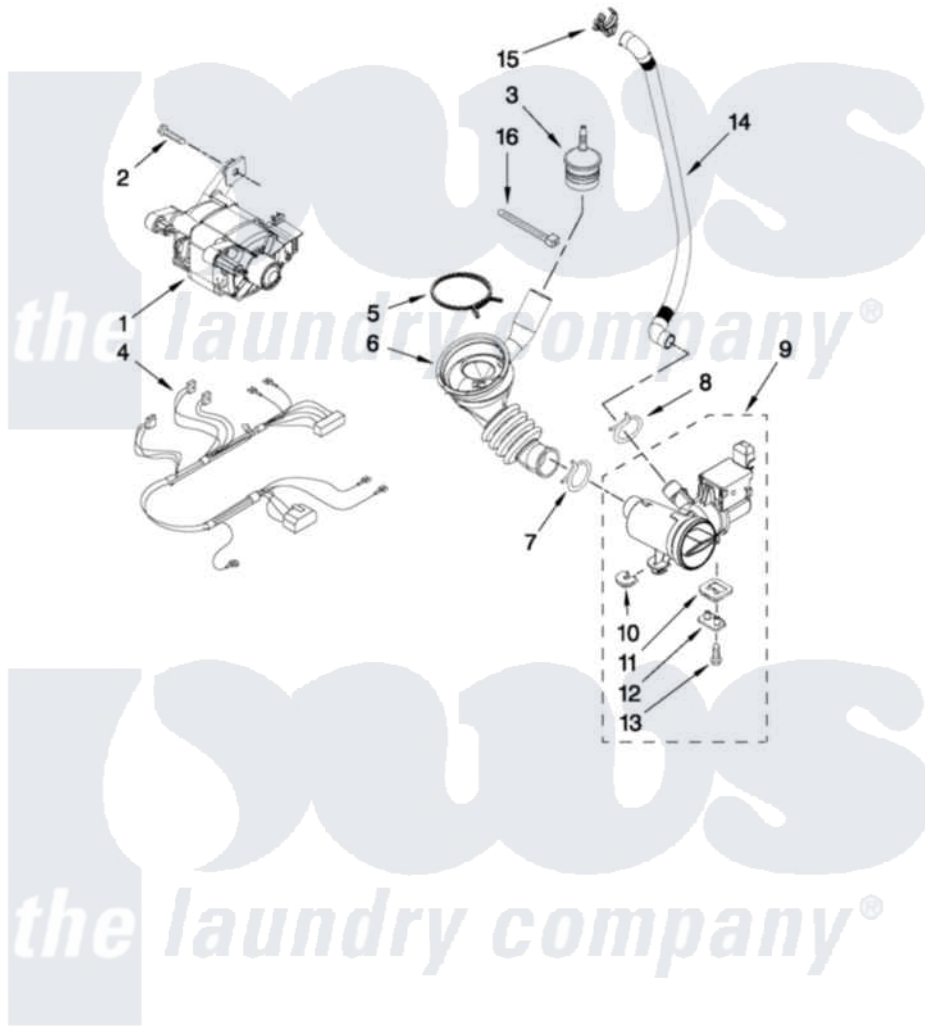

# Maytag MLE20PRAYW0 09 - PUMP AND MOTOR PARTS

## PUMP AND MOTOR PARTS

For Models: MLE20PDAYW0, MLE20PRAYW0  
(White) (White)

FOR ORDERING INFORMATION REFER TO PARTS PRICE LIST

W10372246

16

Maytag [Commercial Maytag MLE20PRAYW0 Stacked Washer and Dryer Parts](#) Parts Diagram 09 - PUMP AND MOTOR PARTS

[Click on the part number to view part](#)

Item	Original Part Number	Replaced By	Status	Part Description
1	<a href="#">W10171927</a>			Motor, Drive
2	<a href="#">8540134</a>			Bolt, Motor
3	<a href="#">W10405608</a>			Air Trap
4	<a href="#">W10201879</a>			Harness, Motor
5	8181734	<a href="#">696392</a>		Hose Clamp
6	<a href="#">8540012</a>			Hose, Tub To Pump
7	370448	<a href="#">616099</a>		Clamp
8	<a href="#">356138</a>			Clamp, Hose
9	<a href="#">W10130913</a>			Pump
10	<a href="#">W10034820</a>			Foot, Rubber
11	<a href="#">W10034830</a>			Foot, Rubber
12	<a href="#">8540033</a>			Cap, Right Foot
13	<a href="#">8533964</a>			Screw, 10-16 X 1.25
14	<a href="#">W10272563</a>			Hose, Drain- Inner
15	W10003290	<a href="#">8182209</a>		Retainer, Drain Hose
16	<a href="#">2262071</a>			Cable Tie