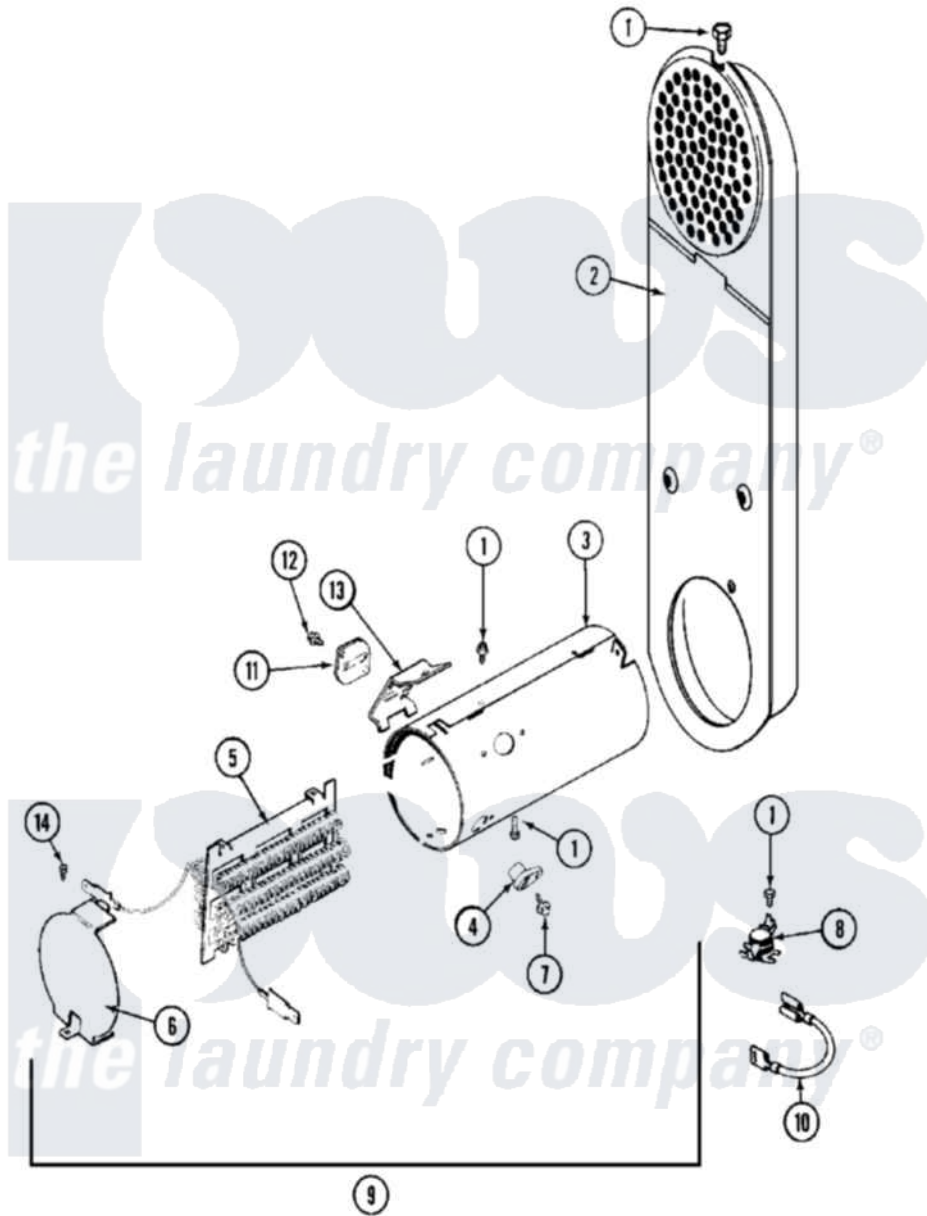

Maytag MLE23MNAUW 08 - HEATER

Maytag Commercial Maytag MLE23MNAUW Dryer Parts Parts Diagram 08 - HEATER
 Click on the part number to view part

Item	Original Part Number	Replaced By	Status	Part Description
001	211294	90767		Screw, 8A X 3/8 HeX Washer Head Tapping
002	33001803	33003038		Assembly, Inlet Duct-Elec
003	314995			Enclosure, Heater
004	314998			Insulator, Terminal
005	307185	308614		Heater Sub-Assembly
006	314999			Shield, Radiant
007	NLA		Not Available	SCREW
008	303396			Thermostat, Hi-Limit
009	307179			Heater Assembly
010	Y307173			Wire, Jumper
011	307473			Fuse, Thermal
012	NLA		Not Available	SCREW
013	315346			Bracket, Thermal Fuse
014	22001996	3370225		Screw
015	Y308590	W10116795		Heater