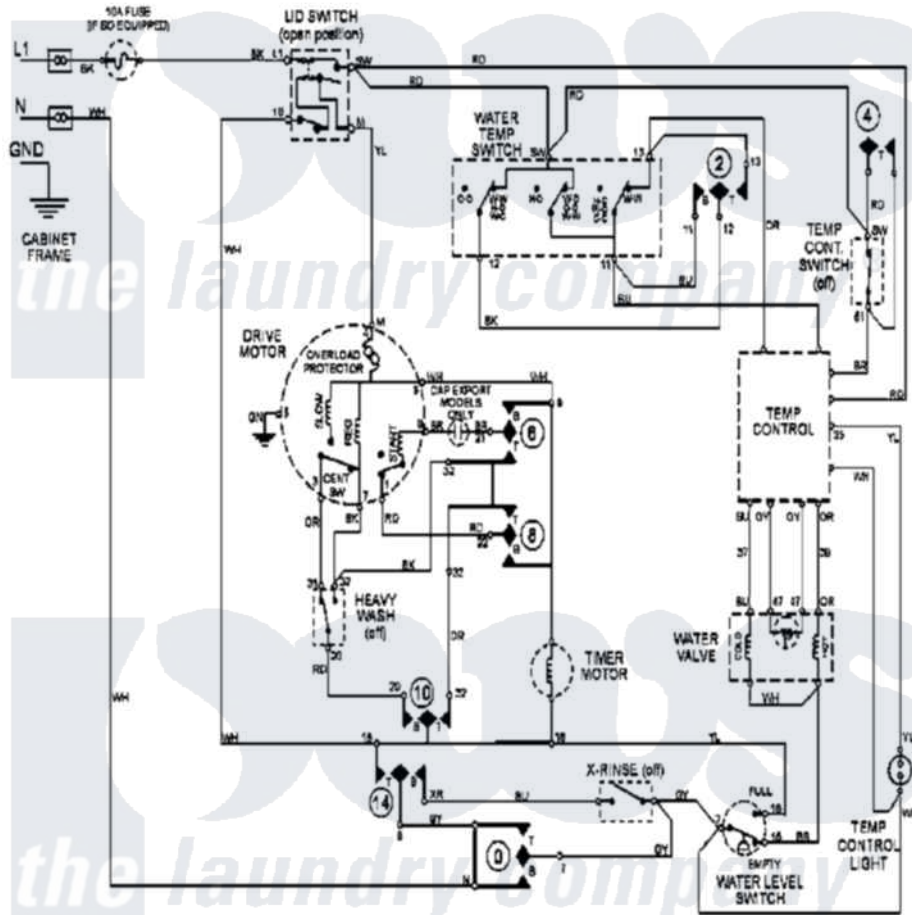

Maytag MLE23MNAUW 10 - WIRING INFORMATION

Maytag [Commercial Maytag MLE23MNAUW Dryer Parts](#) Parts Diagram 10 - WIRING INFORMATION
 Click on the part number to view part

Item	Original Part Number	Replaced By	Status	Part Description
001	NLA		Not Available	WIRING INFORMATION