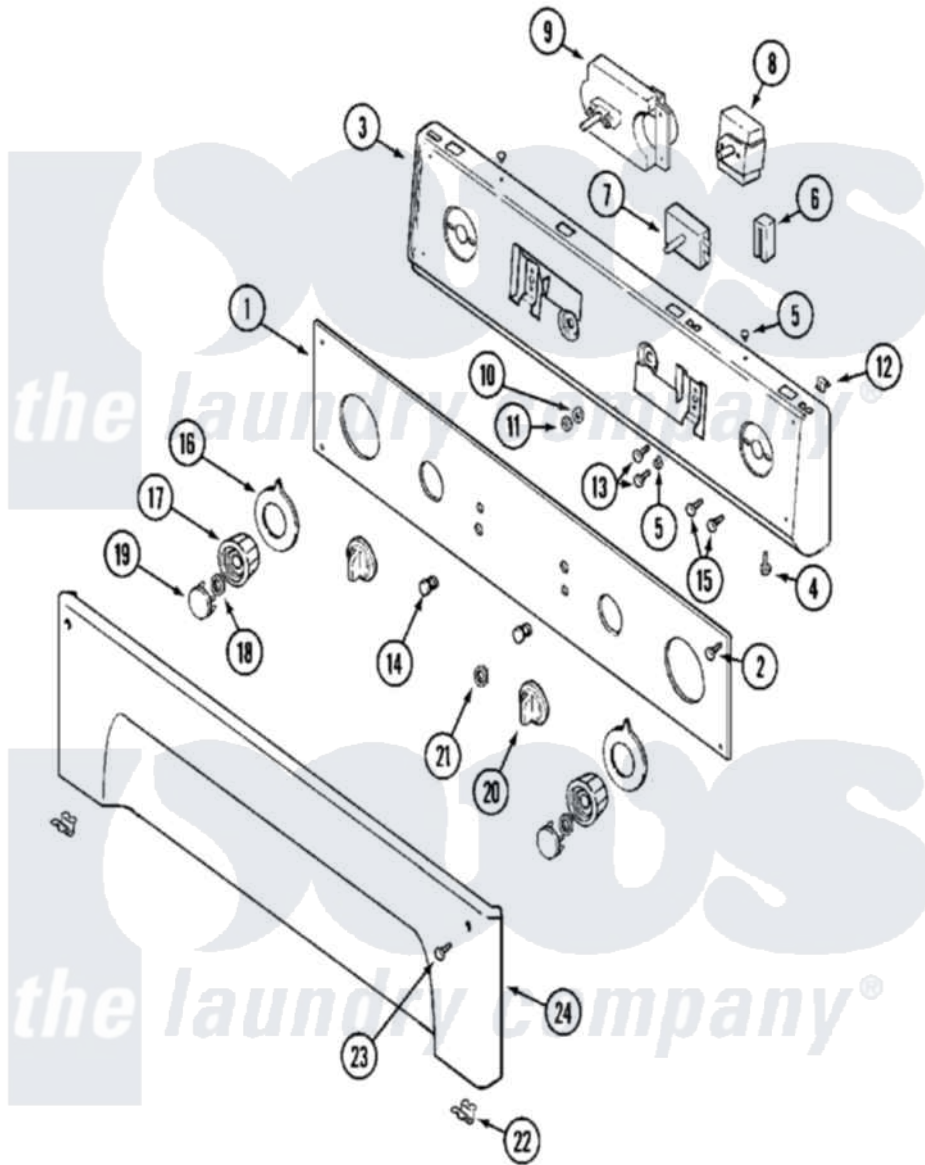

# Maytag MLE23MNAYW 01 - CONTROL PANEL (UPPER)

Maytag Commercial Maytag MLE23MNAYW Dryer Parts Parts Diagram 01 - CONTROL PANEL (UPPER)  
 Click on the part number to view part

Item	Original Part Number	Replaced By	Status	Part Description
001	<a href="#">33002070</a>			Overlay, Control Panel
002	<a href="#">215506</a>			Screw, Control Panel Overlay
003	<a href="#">33002003</a>			Fastener Clip, Control Panel
"	<a href="#">33002071</a>			Panel, Control
004	<a href="#">215506</a>			Screw, Control Panel Overlay
005	33001132	<a href="#">33002342</a>		Plug, Sifht Hole
006	204075		Not Available	PILOT LAMP (DG MODELS ONLY)
007	306940	<a href="#">W10149462</a>		Switch, Push-To-Start
008	<a href="#">307253</a>			Switch, Cycle Selector
009	<a href="#">Y307296</a>			Timer RPR
010	<a href="#">312751</a>			Lockwasher, Start Switch
011	Y312706	<a href="#">422617</a>		Nut
012	<a href="#">33001977</a>			Fastener, Control Panel
013	<a href="#">Y313588</a>	<a href="#">488234</a>		Screw 8-32 X 1/4
014	<a href="#">215564</a>			Lens, Indicator Light
015	<a href="#">Y313588</a>	<a href="#">488234</a>		Screw 8-32 X 1/4

016	<a href="#">33001500</a>		Dial, Timer Indicator
017	<a href="#">314724</a>		Knob For Timer
018	<a href="#">312273</a>		Nut, Control Knob
019	314723	<a href="#">W10133501</a>	Cap, Knob
020	<a href="#">205663</a>		Knob For Selector Switch
021	<a href="#">Y312702</a>		Knurled Nut, Start Switch
022	<a href="#">33001980</a>		Fastener, Access Panel
023	<a href="#">215506</a>		Screw, Control Panel Overlay
024	<a href="#">33002072</a>		Panel, Access
025	<a href="#">33002076</a>		Wire Harness, Main
"	NLA	Not Available	WIRE HARNESS, MAIN (UPR)