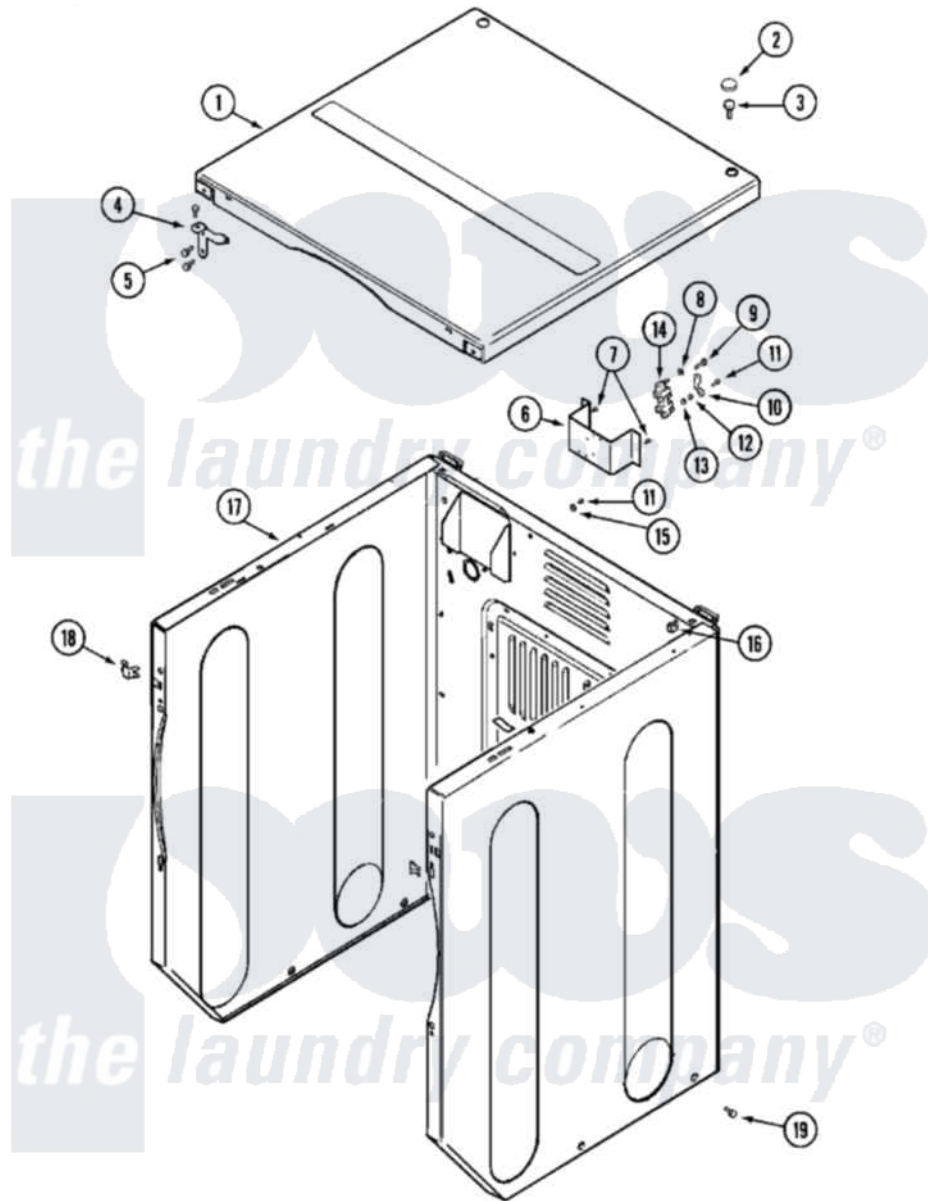

Maytag MLE23MNAYW 02 - CABINET-FRONT (UPPER)

Maytag Commercial Maytag MLE23MNAYW Dryer Parts Parts Diagram 02 - CABINET-FRONT (UPPER)
 Click on the part number to view part

| Item | Original Part Number | Replaced By | Status | Part Description |
|------|--------------------------|--------------------------|---------------|---|
| 001 | 22001995 | | | Screw Note: Screw, Tumbler Front And Shroud |
| " | 22001996 | 3370225 | | Screw |
| " | 33001995 | 33002124 | | Cover, Top |
| " | 33002058 | | Not Available | COVER, TOP (WHT) |
| " | 33002062 | | Not Available | BACKUP, STRAIN RELIEF |
| " | Y314174 | | | Terminal Cover - Canada |
| 002 | 33001997 | | | Plug, Hole |
| 003 | 22001883 | 214354 | | Screw, Top Cover To Cabnt. |
| 004 | 33001998 | | | Bracket, Top Cover |
| " | 33001999 | | | Bracket, Top Cover |
| 005 | 22001995 | | | Screw Note: Screw, Tumbler Front And Shroud |
| 006 | 33002059 | | | Bracket, Terminal Block |
| " | NLA | | Not Available | BRACKET, TERMINAL BLOCK---NA |
| 007 | 22001995 | | | Screw Note: Screw, Tumbler Front And Shroud |

| | | | |
|-----|--------------------------|---------------------------|-----------------------------------|
| 008 | Y311270 | | Washer, Terminal Block |
| 009 | Y312209 | W10001200 | Screw |
| 010 | Y312184 | | Strap, Grounding |
| 011 | NLA | Not Available | SCREW, GROUND STRAP |
| 012 | 311484 | 112432 | Nut |
| 013 | 311093 | | Washer, Terminal Connection |
| 014 | 33001244 | | Block, Terminal |
| 015 | NLA | Not Available | WASHER, GROUND LUG |
| 016 | 22001502 | | Fastener, U-NUt |
| 017 | NLA | Not Available | CABINET ASSY (WHT-AS PK) |
| 018 | 33001980 | | Fastener, Access Panel |
| 019 | 213007 | | Xfor Cabinet See Cabinet, Back |
| " | 22003409 | 213007 | Xfor Cabinet See Cabinet, Back |