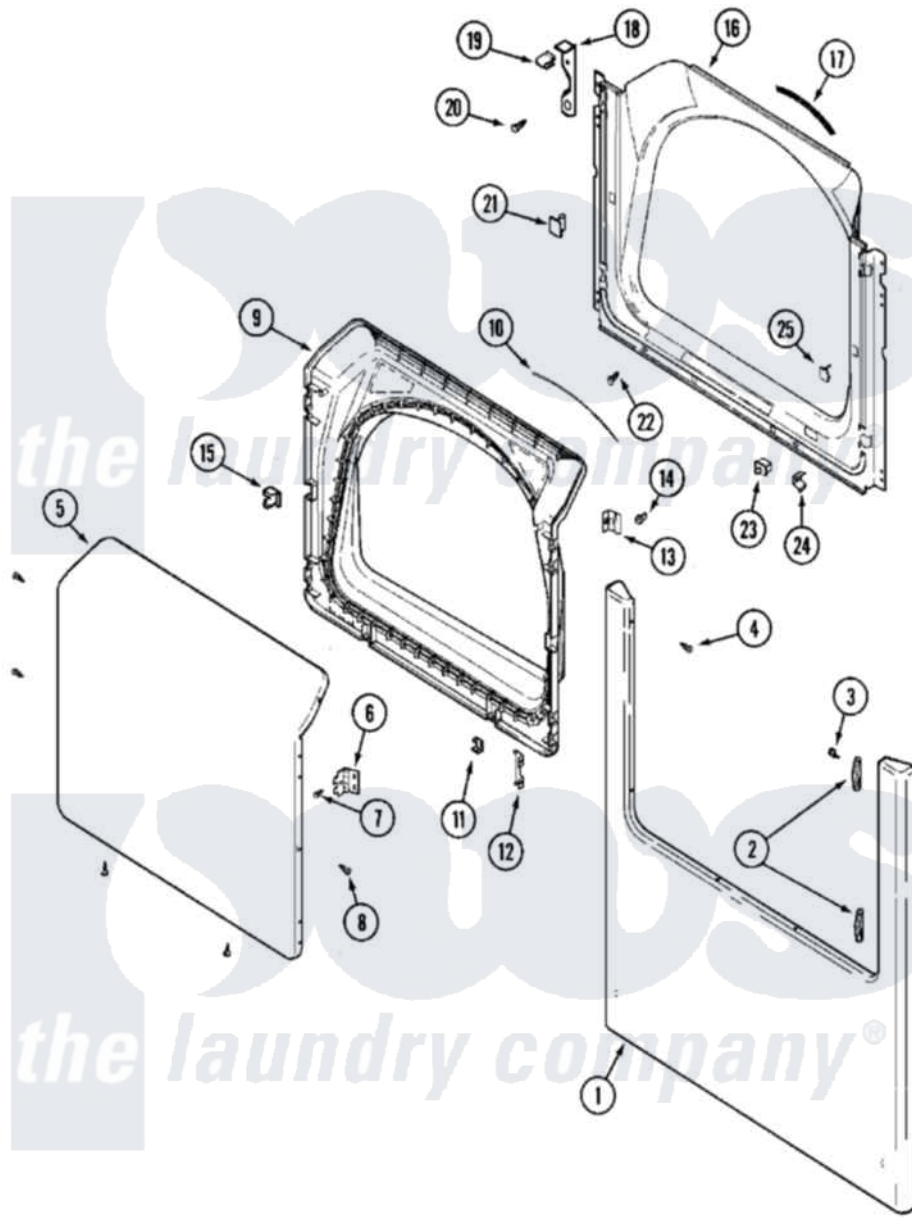

Maytag MLE23MNAYW 05 - DOOR (LOWER)

Maytag [Commercial Maytag MLE23MNAYW Dryer Parts](#) Parts Diagram 05 - DOOR (LOWER)
 Click on the part number to view part

Item	Original Part Number	Replaced By	Status	Part Description
001	22002241	22002836		Panel, Front
002	33001764			Cover, Hinge Hole
003	33001846			Screw, Hinge Hole Cover
004	22002243			Screw, Front Panel And Hinge
005	22001979			Door, Outer
"	22003785			Door, Outer
006	33001759			Hinge, Door
007	22002062	98006631		Screw
008	22002063			Screw No.8-18AB Wafer Head
009	33001750			Door, Inner/ W Seal
"	33002544			Door, Inner W/Seal
010	33002094			Seal, Door
011	22002039			Clip, Door
012	22002038			Clip, Door
013	33001793			Bracket, Strike
014	33001761			Strike, Door

015	33001763		Plug, Inner Door
016	33001778		Shroud
017	33001767		Seal, Shroud
018	22002991		Kit, Access Cover Hook
019	33002037		Fastener, Access Cover Hook
020	22001995		Screw Note: Screw, Tumbler Front And Shroud
021	33001791	306436	Door Latch Kit--W
022	33001768		Screw, Shroud Note: Screw, Shroud And Outlet Duct
023	33001509	W10169313	Switch-Dor
024	33001760		Bracket, Hinge
025	Y304578	LA-1003	Door Catch Kit