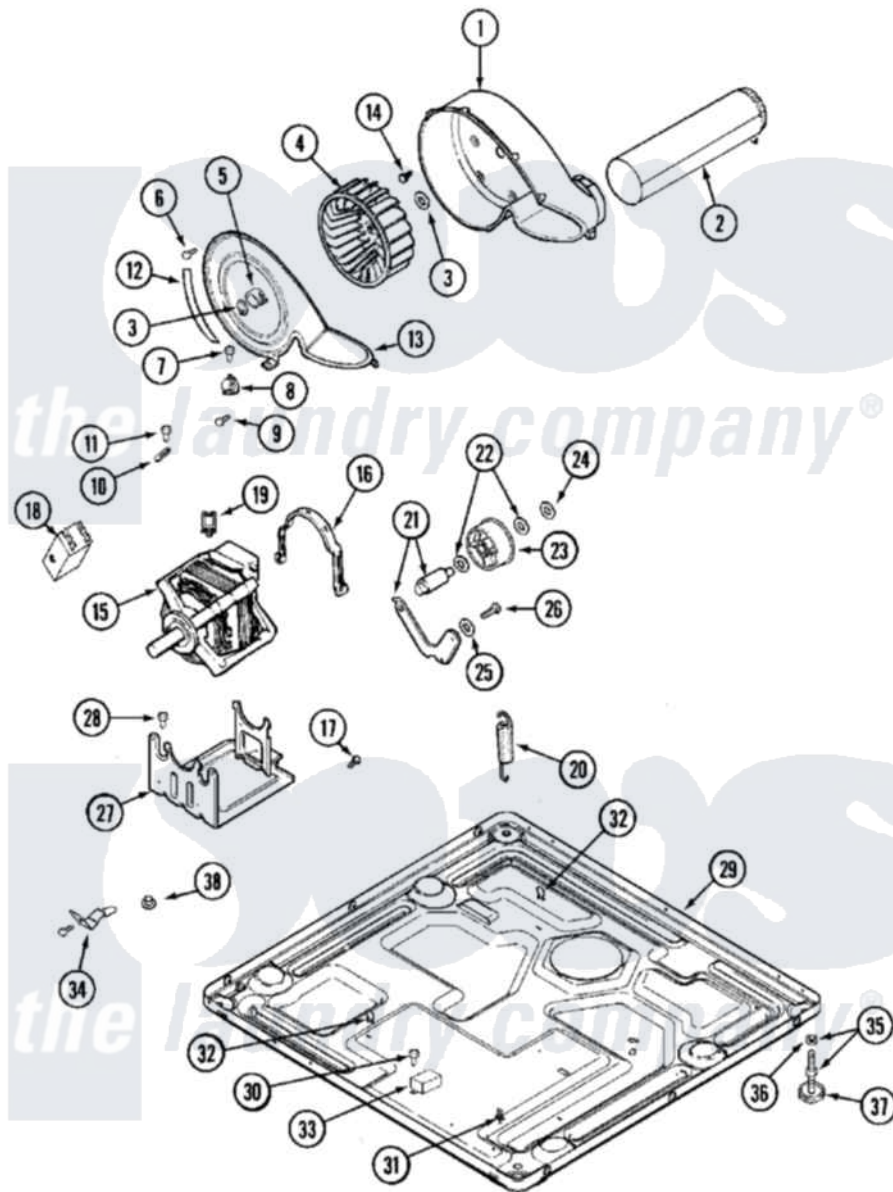

Maytag MLE23MNAYW 09 - MOTOR DRIVE

Maytag Commercial Maytag MLE23MNAYW Dryer Parts Parts Diagram 09 - MOTOR DRIVE
 Click on the part number to view part

Item	Original Part Number	Replaced By	Status	Part Description
001	33001789			Housing, Blower
002	22001995			Screw Note: Screw, Tumbler Front And Shroud
"	33001800			Duct Assembly, Exhaust
003	410233	9703438		Ring-Retrn
004	33001790			Wheel, Blower
"	33002797			Wheel, Blower
005	312967			Clamp, Blower Housing
006	33001855	33002917		Screw, No.10-16
007	Y313561			Screw----NA
008	303392			Thermostat, Cycling
"	306967			Thermostat, Multi-Temp Part Not Used Mde26ct-MN Only
"	33001306			Wire Harness, Thermostats
"	33002083			Wire, Thermostat Jumper
009	22001996	3370225		Screw
010	33001762			Fuse, Thermal