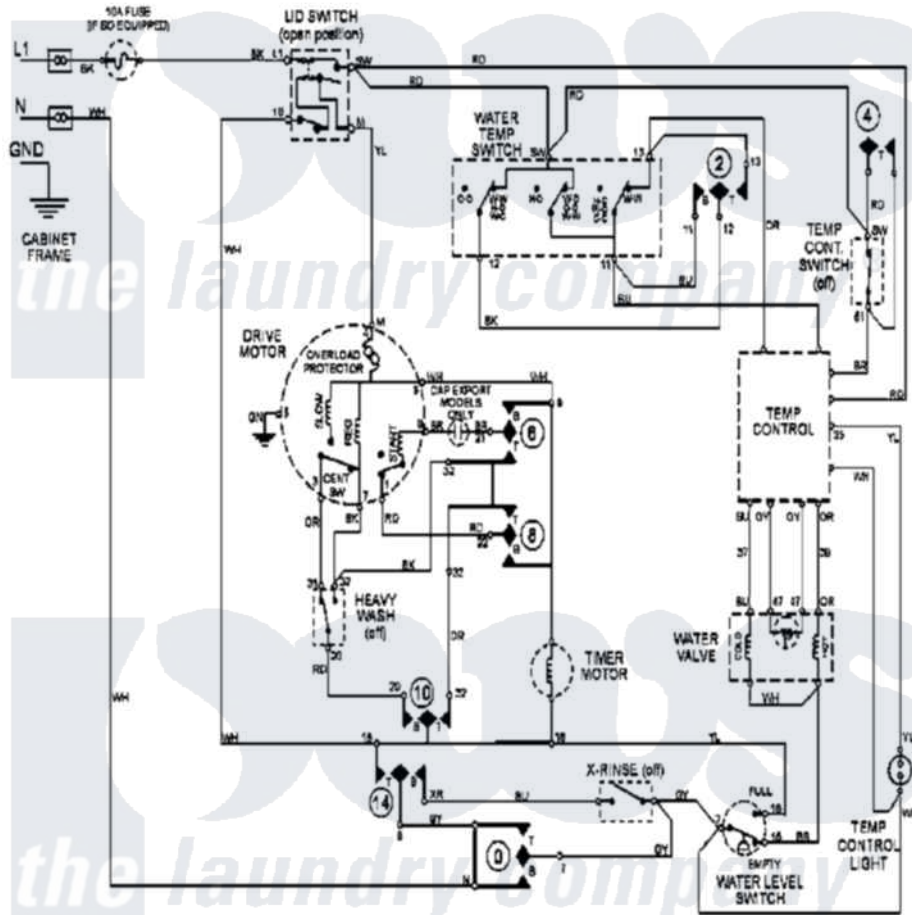

Maytag MLE23MNAYW 10 - WIRING INFORMATION

Maytag [Commercial Maytag MLE23MNAYW Dryer Parts](#) Parts Diagram 10 - WIRING INFORMATION
 Click on the part number to view part

Item	Original Part Number	Replaced By	Status	Part Description
001	NLA		Not Available	WIRING INFORMATION