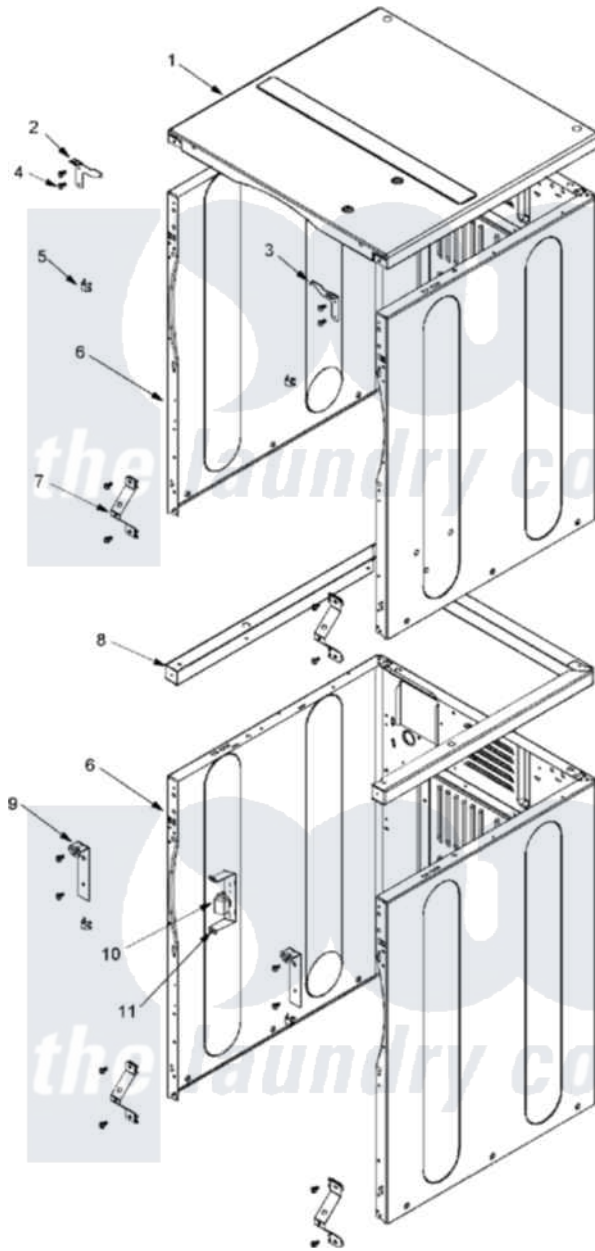

# Maytag MLE23MNFYW 02 - CABINET FRONT

Maytag Commercial Maytag MLE23MNFYW Dryer Parts Parts Diagram 02 - CABINET FRONT  
 Click on the part number to view part

Item	Original Part Number	Replaced By	Status	Part Description
001	22001402	<a href="#">214354</a>		Screw, Top Cover To Cabnt.
"	<a href="#">33002124</a>			Cover, Top
002	<a href="#">33002818</a>			Bracket, LH Upper Front Panel
003	<a href="#">33002819</a>			Bracket, RH Upper Front Panel
004	<a href="#">22001995</a>			Screw Note: Screw, Tumbler Front And Shroud
005	<a href="#">33001980</a>			Fastener, Access Panel
006	NLA		Not Available	CABINET ASSY (WHT-AS PK)
007	<a href="#">22001995</a>			Screw Note: Screw, Tumbler Front And Shroud
"	<a href="#">22002425</a>			Bracket, "V"
008	22001402	<a href="#">214354</a>		Screw, Top Cover To Cabnt.
"	<a href="#">33002820</a>			Support Weld Assembly
009	<a href="#">22001995</a>			Screw Note: Screw, Tumbler Front And Shroud
"	33002821	<a href="#">33002861</a>		Bracket- L
010	22004151	<a href="#">W10133335</a>		Relay, Motor

" Y251119

[3177991](#)

Screw

011

[22001995](#)

Screw Note: Screw, Tumbler  
Front And Shroud

"

[314627](#)