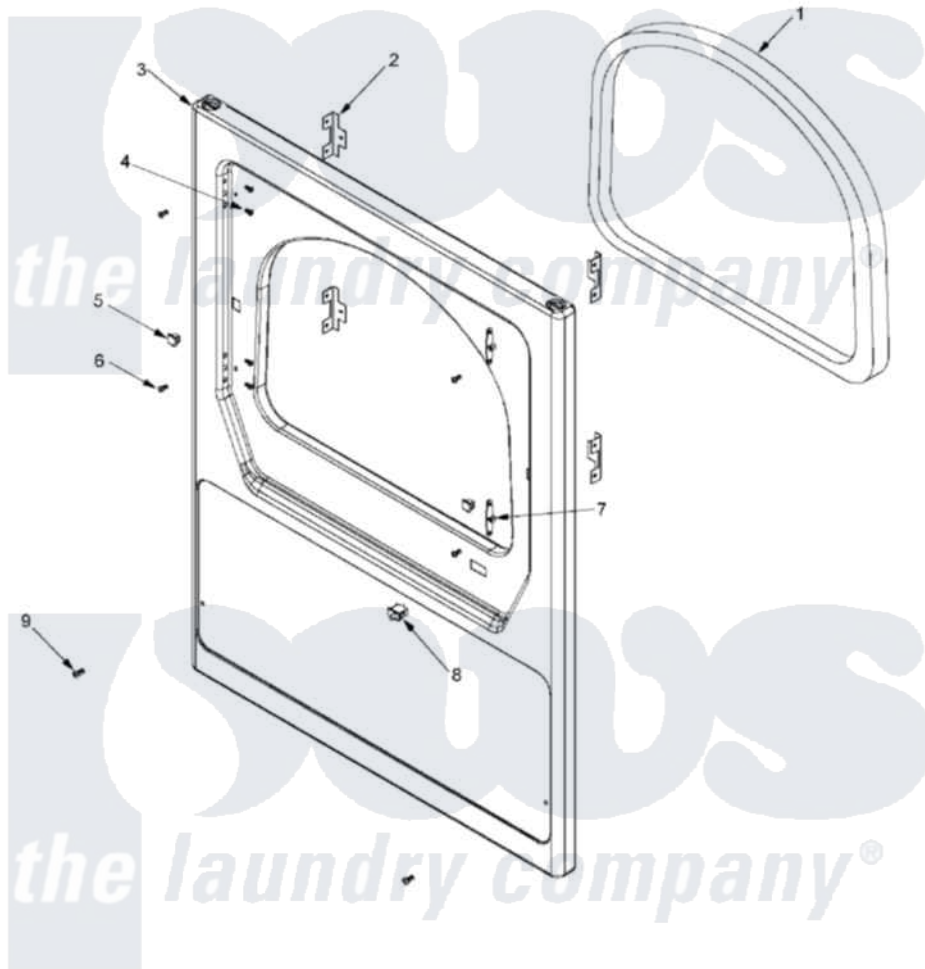

# Maytag MLE23MNFYW 04 - FRONT PANEL

Maytag Commercial Maytag MLE23MNFYW Dryer Parts Parts Diagram 04 - FRONT PANEL  
 Click on the part number to view part

| Item | Original Part Number     | Replaced By               | Status | Part Description               |
|------|--------------------------|---------------------------|--------|--------------------------------|
| 001  | <a href="#">33001767</a> |                           |        | Seal, Shroud                   |
| 002  | <a href="#">33002025</a> |                           |        | Twin Speednut                  |
| 003  | <a href="#">33002824</a> |                           |        | Panel, MN Flat Front           |
| "    | <a href="#">33002825</a> |                           |        | Panel, Flat Front Lower        |
| 004  | 22002062                 | <a href="#">98006631</a>  |        | Screw                          |
| 005  | Y304578                  | <a href="#">LA-1003</a>   |        | Door Catch Kit                 |
| 006  | 33001486                 | <a href="#">98008544</a>  |        | Screw                          |
| 007  | <a href="#">33001175</a> |                           |        | Cover, Hinge Hole              |
| 008  | 33001509                 | <a href="#">W10169313</a> |        | Switch-Dor                     |
| 009  | <a href="#">33002881</a> |                           |        | Screw, Security No.10-16 x 1/2 |