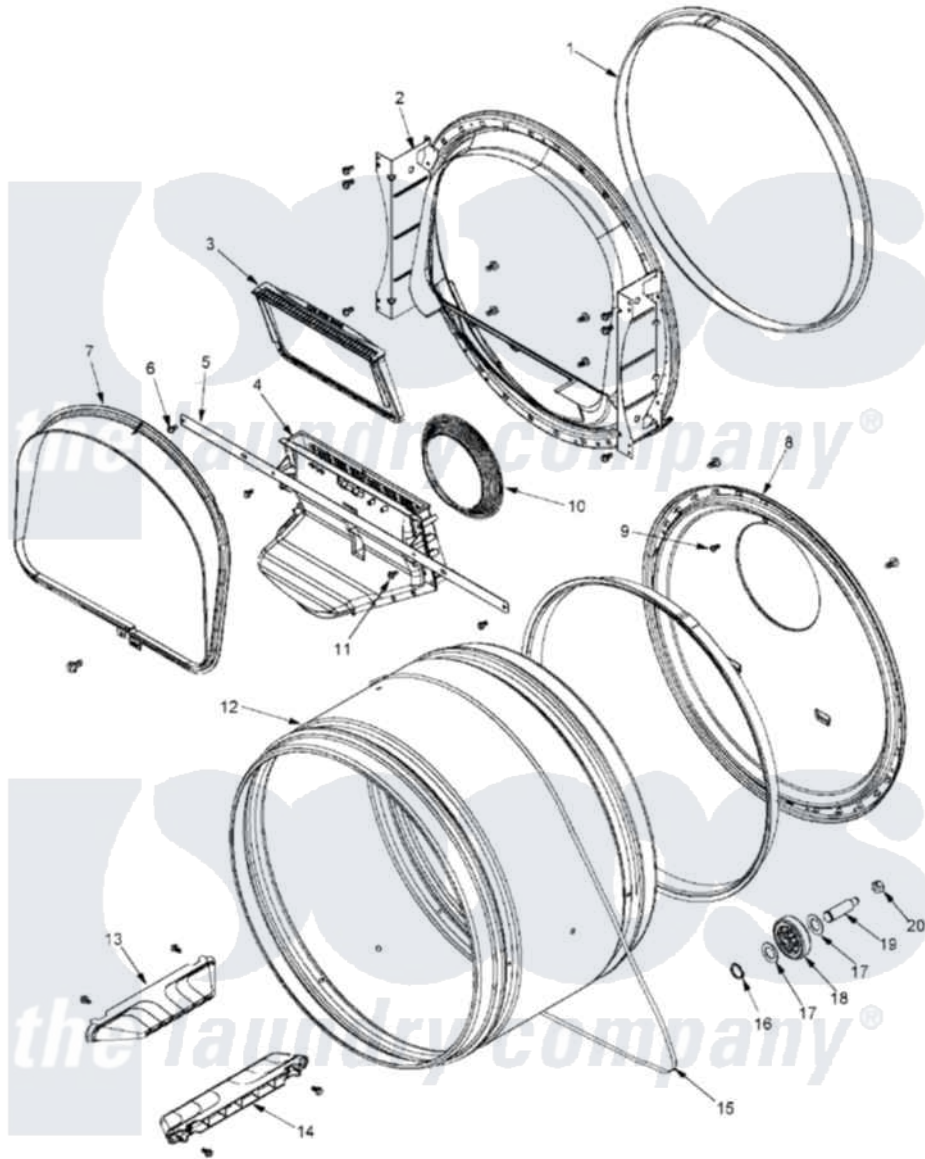

Maytag MLE23MNFYW 06 - TUMBLER

Maytag [Commercial Maytag MLE23MNFYW Dryer Parts](#) Parts Diagram 06 - TUMBLER
 Click on the part number to view part

Item	Original Part Number	Replaced By	Status	Part Description
001	33001807			Seal, Tumbler
002	22001995			Screw Note: Screw, Tumbler Front And Shroud
"	33001802			Front, Tumbler
003	33001804	33002790		Lint Filter
004	22001995			Screw Note: Screw, Tumbler Front And Shroud
"	33001799			Outlet Duct Assembly Note: Outlet Duct Assembly
005	33002039			Brace, Tumbler Front
006	22001995			Screw Note: Screw, Tumbler Front And Shroud
007	22001995			Screw Note: Screw, Tumbler Front And Shroud
"	33002026			Extension, Tumbler Front
008	22001995			Screw Note: Screw, Tumbler Front And Shroud
"	33002779			Tumbler Back And Seal As-Pack

"	33003037		Tumbler Back And Seal
009	NLA	Not Available	SCREW---NA
010	33002560		Seal, Blower
011	33001768		Screw, Shroud Note: Screw, Shroud And Outlet Duct
012	33001794	33001889	Tumbler
013	33001756	33002032	Baffle
"	33001788	33002973	Screw, No.9-15 X 1.00 Hx WS
014	33001755		Baffle
"	33001788	33002973	Screw, No.9-15 X 1.00 Hx WS
015	33002535		V-Belt
016	410233	9703438	Ring-Retrn
017	312535		Washer, Vault Mounting Brk.
018	Y303373	12001541	Drum Roller/Washer Assembly--W
019	Y312948	6-3129480	Shaft- Tumbler
020	33001443		Nut, Hex