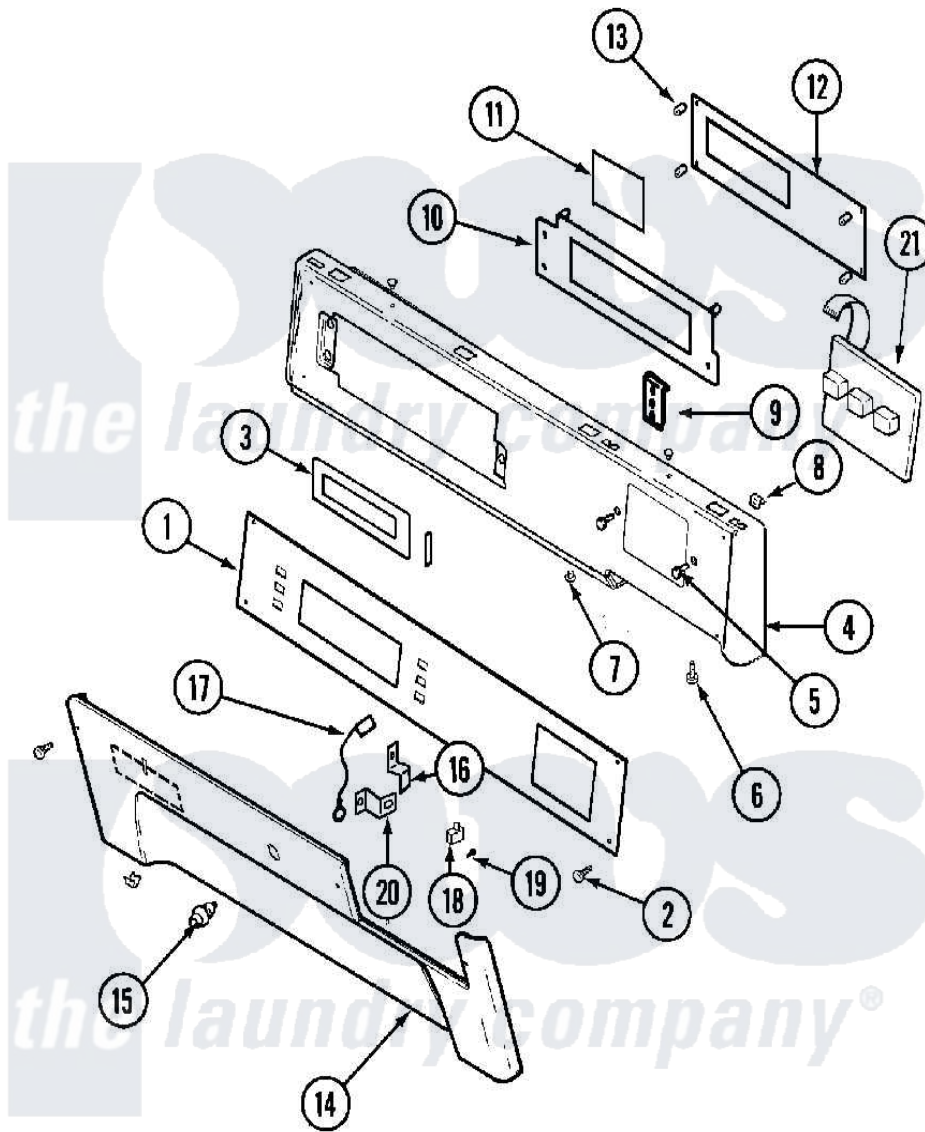

# Maytag MLE23PDAGW 01 - CONTROL PANEL

Maytag Commercial Maytag MLE23PDAGW Dryer Parts Parts Diagram 01 - CONTROL PANEL  
 Click on the part number to view part

Item	Original Part Number	Replaced By	Status	Part Description
001	<a href="#">22003669</a>			Overlay, Control Panel
002	<a href="#">215506</a>			Screw, Control Panel Overlay
003	33002150	<a href="#">W10133268</a>		Cover, Display
004	<a href="#">22003667</a>			Panel, Control
"	<a href="#">33002003</a>			Fastener Clip, Control Panel
005	22002062	<a href="#">98006631</a>		Screw
"	910186	<a href="#">99002757</a>		Screw
006	<a href="#">215506</a>			Screw, Control Panel Overlay
007	33001132	<a href="#">33002342</a>		Plug, Sifht Hole
008	<a href="#">33001977</a>			Fastener, Control Panel
009	<a href="#">33001156</a>			Button, Control
010	<a href="#">33002155</a>			Plate, Control Mounting
011	33002507	<a href="#">W10133278</a>		Membrane Switch Assembly
012	33002608	<a href="#">33003008</a>		Control Board
013	<a href="#">33001204</a>			Stand-Off, Control Board
"	<a href="#">912077</a>			Locknut, Reader Harness

014	<a href="#">215506</a>		Screw, Control Panel Overlay
"	<a href="#">33001978</a>		Panel, Access
"	<a href="#">33001980</a>		Fastener, Access Panel
"	<a href="#">33002004</a>		Clip, Fastener
015	Y206081	<a href="#">W10116737</a>	Lock
016	213750	<a href="#">W10133266</a>	Cam-Lock
017	<a href="#">33001981</a>		Wire, Ground
018	<a href="#">22003064</a>		Switch, Sensor - Export
019	912012	<a href="#">3400409</a>	Screw
020	<a href="#">33001982</a>		Bracket, Switch Mounting
021	22002179	<a href="#">8539404</a>	Tie-Wire
"	<a href="#">22003668</a>		Harness, Wire
"	<a href="#">Y22003672</a>		Harness, Wire
022	215517	<a href="#">W10131113</a>	Push Button
023	<a href="#">33002060</a>		Bracket, Security
024	<a href="#">22001995</a>		Screw Note: Screw, Tumbler Front And Shroud
"	NLA	Not Available	NUT, SECURITY
025	<a href="#">315346</a>		Bracket, Thermal Fuse
"	<a href="#">33001990</a>		Bracket, Mounting Vault