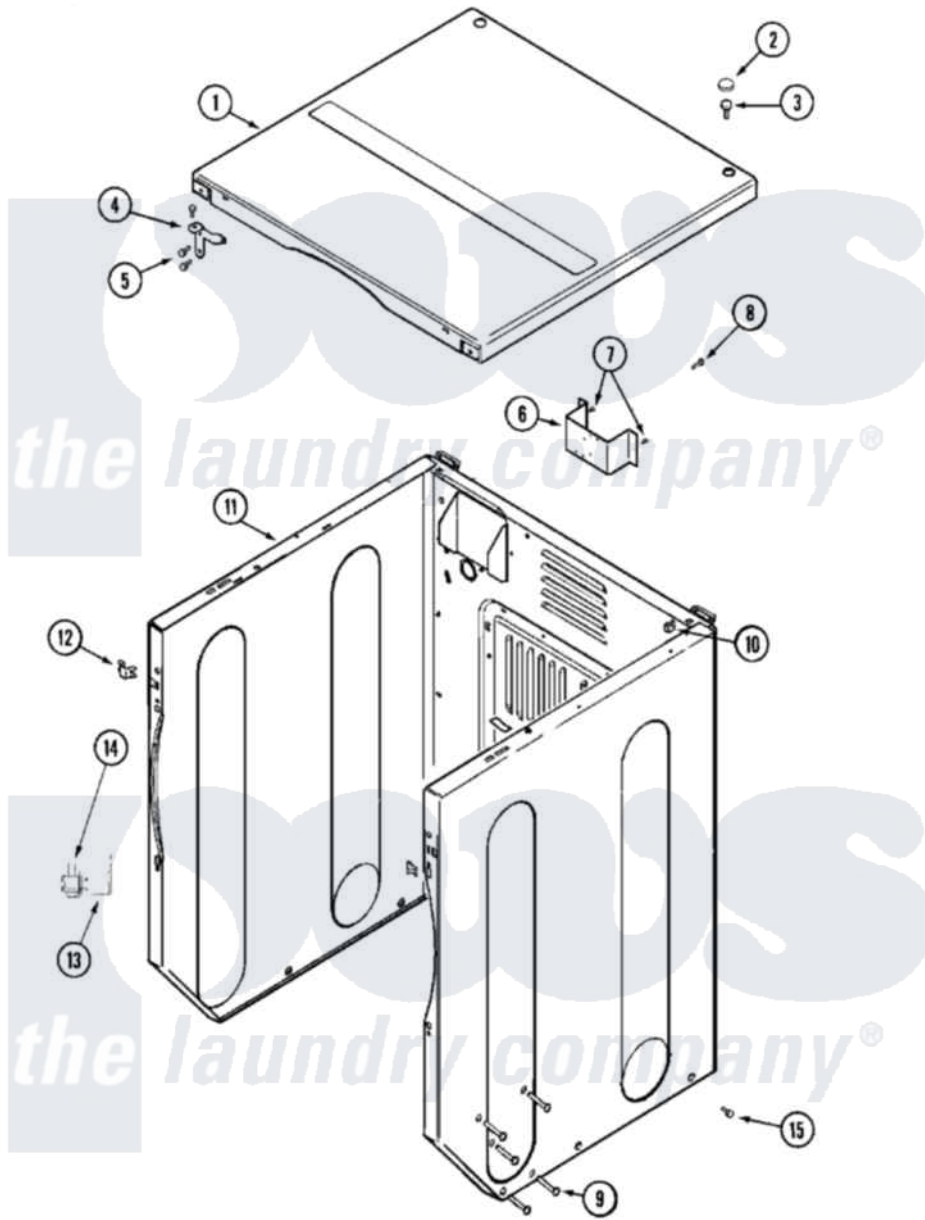

Maytag MLE23PDAGW 03 - CABINET-FRONT (UPPER)

Maytag Commercial Maytag MLE23PDAGW Dryer Parts Parts Diagram 03 - CABINET-FRONT (UPPER)
 Click on the part number to view part

Item	Original Part Number	Replaced By	Status	Part Description
001	33001995	33002124		Cover, Top
002	33001997			Plug, Hole
003	22001883	214354		Screw, Top Cover To Cabnt.
004	33001998			Bracket, Top Cover
"	33001999			Bracket, Top Cover
005	22001995			Screw Note: Screw, Tumbler Front And Shroud
006	NLA		Not Available	BRACKET, TERMINAL BLOCK---NA
007	22003217	3370225		Screw
008	NLA		Not Available	SCREW, GROUND LUG
009	33001991			Bolt, Carriage
010	22001502			Fastener, U-NUt
011	22003646			Cabinet Assembly-Upr
012	33001980			Fastener, Access Panel
013	22003666			Switch, Sensor Assembly
"	33002002			Bracket, Switch