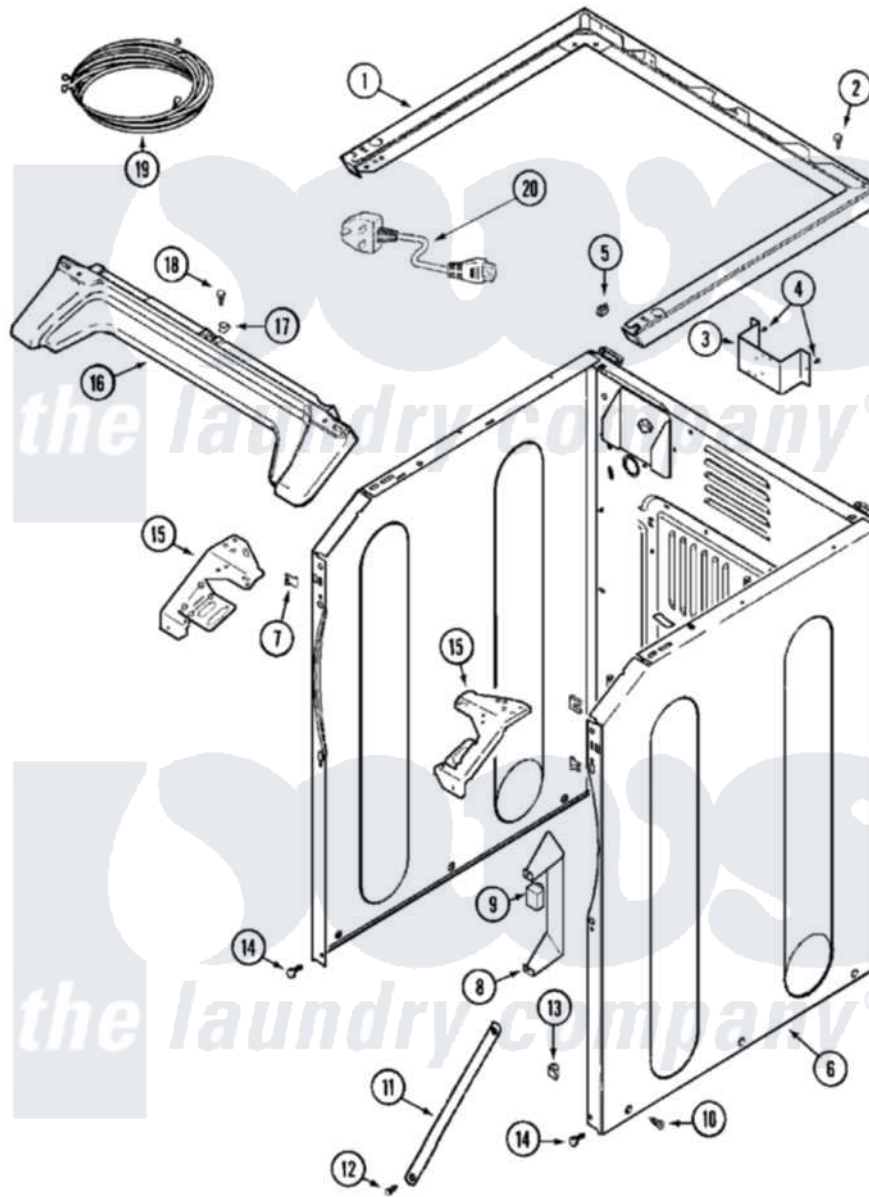

Maytag MLE23PDAGW 04 - CABINET-FRONT (LOWER)

Maytag Commercial Maytag MLE23PDAGW Dryer Parts Parts Diagram 04 - CABINET-FRONT (LOWER)
 Click on the part number to view part

Item	Original Part Number	Replaced By	Status	Part Description
001	33002472	33002963		Support, Weld Assembly
002	22001883	214354		Screw, Top Cover To Cabnt.
003	NLA		Not Available	BRACKET, TERMINAL BLOCK---NA
004	22003217	3370225		Screw
005	22001502			Fastener, U-NUt
006	22003639			Cabinet Assembly
007	22002049			Clip Note: Clip, Front Panel
008	22003666			Switch, Sensor Assembly
"	Y313561			Screw---NA
"	314627			Bracket, Relays
"	Y310632	1163839		Screw
009	306398			Relay, Heater
"	Y251119	3177991		Screw
010	213007			Xfor Cabinet See Cabinet, Back
011	33002014			Brace, Top Cross

012	22001995		Screw Note: Screw, Tumbler Front And Shroud
013	Y310376		Clip, Door Switch Harness
014	22001995		Screw Note: Screw, Tumbler Front And Shroud
015	33002474		Bracket, Corner
"	NLA	Not Available	BRACKET, CORNER (RT)
016	33002011		Cover, Access
017	33002013		Fastener Clip, Access Cover
018	22001995		Screw Note: Screw, Tumbler Front And Shroud
019	22002179	8539404	Tie-Wire
"	22003671		Harness, Wire
"	22003673		Harness, Wire
"	33002107		Adaptor, Gas Connection
020	22003540		Cord, Power
"	22003541	22004404	Cord Adapter
"	33002442	3400094	Screw, 10-32 X 3/8