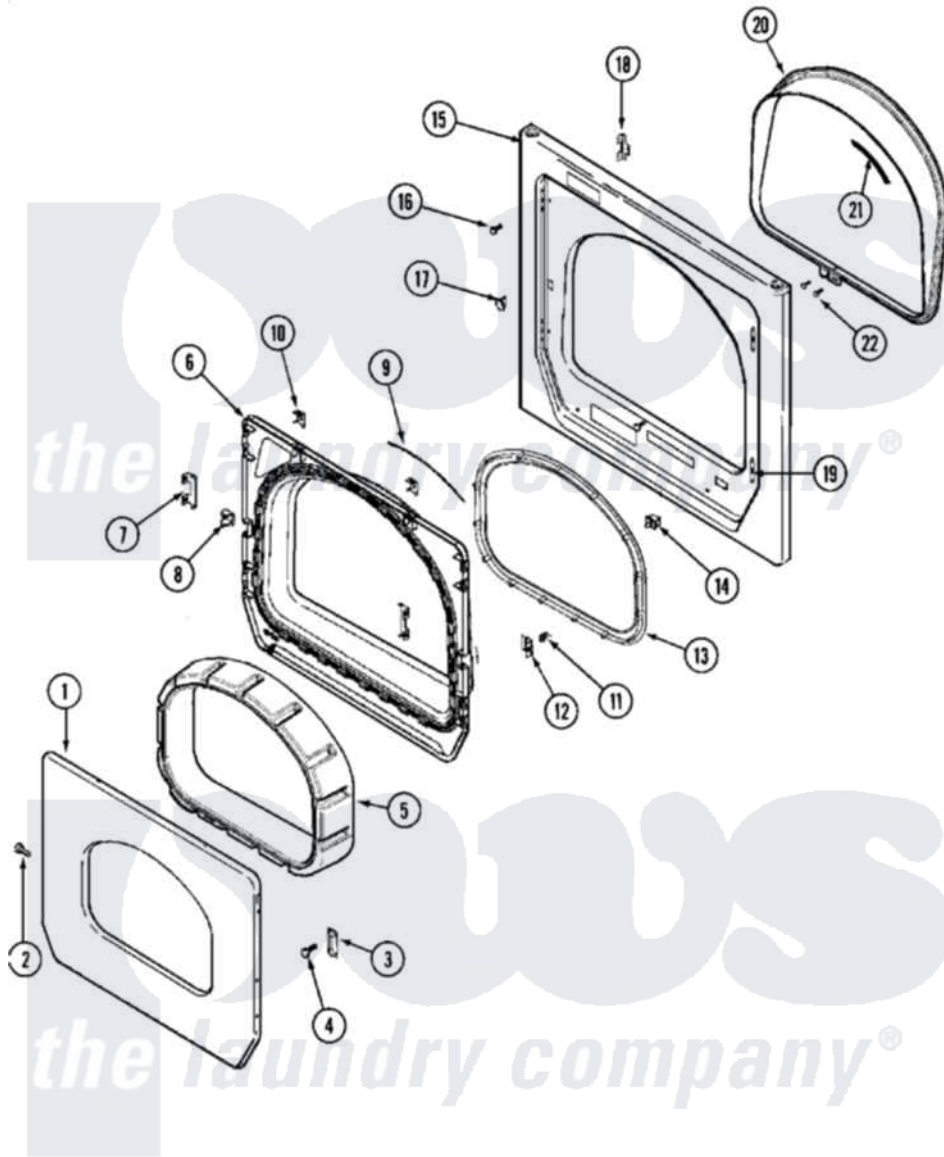

Maytag MLE23PDAGW 05 - DOOR (UPPER)

Maytag [Commercial Maytag MLE23PDAGW Dryer Parts](#) Parts Diagram 05 - DOOR (UPPER)
 Click on the part number to view part

Item	Original Part Number	Replaced By	Status	Part Description
001	33002015			Door, Outer
002	22002063			Screw No.8-18AB Wafer Head
003	33001760			Bracket, Hinge
"	33002017			Hinge, Door
004	22002062	98006631		Screw
005	22002300	9740848		Screw, Mixing Valve Mounting
"	33002018	33002780		Door Tunnel W` Handle
006	33002080	33002020		Door, Inner W/Seal
007	22002038			Clip, Door
008	33001763			Plug, Inner Door
009	33002094			Seal, Door
010	22002039			Clip, Door
011	33001761			Strike, Door
012	22001793			Switch, Pushbutton
013	33002607			Lens, Door
014	33002250	33002166		Switch, Door

015	33002023	33002081	Panel, Front
"	33002051		Not Available
016	33001486	98008544	SCREW, FRONT PANEL
017	Y304578	LA-1003	Screw
018	33002025		Door Catch Kit
019	33001764		Twin Speednut
020	33002026		Cover, Hinge Hole
021	33001767		Extension, Tumbler Front
022	33001855	33002917	Seal, Shroud
			Screw, No.10-16