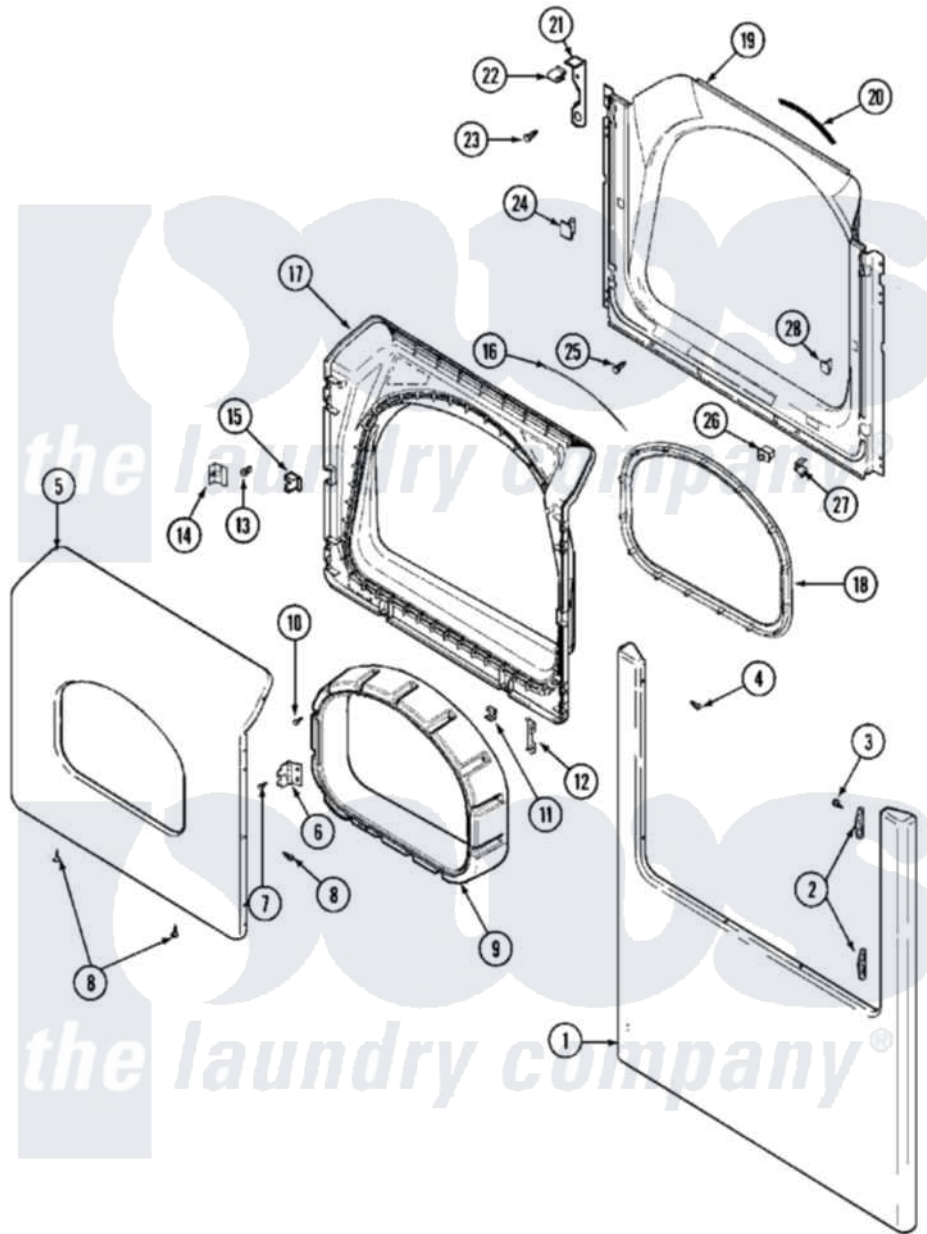

Maytag MLE23PDAGW 06 - DOOR (LOWER)

Maytag [Commercial Maytag MLE23PDAGW Dryer Parts](#) Parts Diagram 06 - DOOR (LOWER)
 Click on the part number to view part

Item	Original Part Number	Replaced By	Status	Part Description
001	22002836			Panel, Front
002	33001764			Cover, Hinge Hole
003	33001846			Screw, Hinge Hole Cover
004	22002243			Screw, Front Panel And Hinge
005	33002015			Door, Outer
006	33001759			Hinge, Door
007	22002062	98006631		Screw
008	22002063			Screw No.8-18AB Wafer Head
009	33002018	33002780		Door Tunnel W` Handle
010	22002300	9740848		Screw, Mixing Valve Mounting
011	22002039			Clip, Door
012	22002038			Clip, Door
013	33001761			Strike, Door
014	33001793			Bracket, Strike
015	33001763			Plug, Inner Door
016	33002094			Seal, Door

017	33002949		Not Available	DOOR, INNER W/SEAL COMMERCIAL
018	33002607			Lens, Door
019	33002033			Shroud
020	33001767			Seal, Shroud
021	22002991			Kit, Access Cover Hook
022	33002037			Fastener, Access Cover Hook
023	22001995			Screw Note: Screw, Tumbler Front And Shroud
024	Y304578	LA-1003		Door Catch Kit
025	33001768			Screw, Shroud Note: Screw, Shroud And Outlet Duct
026	33002250	33002166		Switch, Door
027	33001760			Bracket, Hinge
028	Y304578	LA-1003		Door Catch Kit