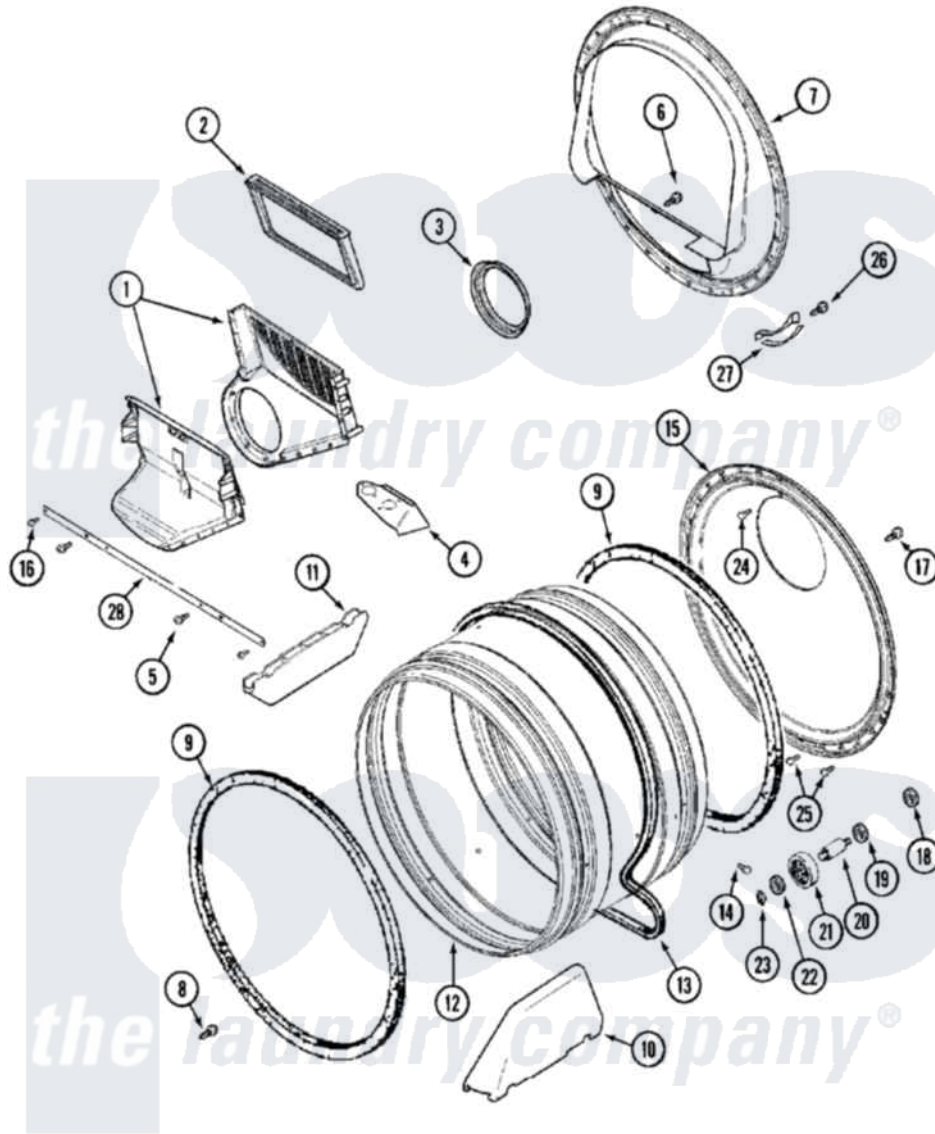

# Maytag MLE23PDAGW 08 - TUMBLER

Maytag [Commercial Maytag MLE23PDAGW Dryer Parts](#) Parts Diagram 08 - TUMBLER  
 Click on the part number to view part

Item	Original Part Number	Replaced By	Status	Part Description
001	<a href="#">33001799</a>			Outlet Duct Assembly Note: Outlet Duct Assembly
002	33001804	<a href="#">33002790</a>		Lint Filter
003	<a href="#">33002560</a>			Seal, Blower
004	<a href="#">33001837</a>			Cover, Thermostat
005	<a href="#">33001768</a>			Screw, Shroud Note: Screw, Shroud And Outlet Duct
006	NLA		Not Available	SCREW----NA
007	<a href="#">33001802</a>			Front, Tumbler
008	33001855	<a href="#">33002917</a>		Screw, No.10-16
009	<a href="#">33001807</a>			Seal, Tumbler
010	<a href="#">33002032</a>			Baffle
011	<a href="#">33001755</a>			Baffle
012	33001794	<a href="#">33001889</a>		Tumbler
013	<a href="#">33002535</a>			V-Belt
014	33001788	<a href="#">33002973</a>		Screw, No.9-15 X 1.00 Hx WS
015	<a href="#">33001801</a>			Back, Tumbler

016	<a href="#">22001995</a>		Screw Note: Screw, Tumbler Front And Shroud
017	<a href="#">22001995</a>		Screw Note: Screw, Tumbler Front And Shroud
018	<a href="#">33001443</a>		Nut, Hex
019	Y313347	<a href="#">312535</a>	Washer, Vault Mounting Brk.
020	Y312948	<a href="#">6-3129480</a>	Shaft- Tumbler
021	Y303373	<a href="#">12001541</a>	Drum Roller/Washer Assembly--W
022	<a href="#">312535</a>		Washer, Vault Mounting Brk.
023	410233	<a href="#">9703438</a>	Ring-Retrn
024	<a href="#">210932</a>		Screw, No.8 X 9/16 Ctsk Note: Screw, Inlet Duct
025	22001996	<a href="#">3370225</a>	Screw
026	<a href="#">210720</a>		Rivet, Bearing To Tumbler Frnt
027	<a href="#">306508</a>		Tumbler Bearing Kit ---W
028	<a href="#">33002039</a>		Brace, Tumbler Front