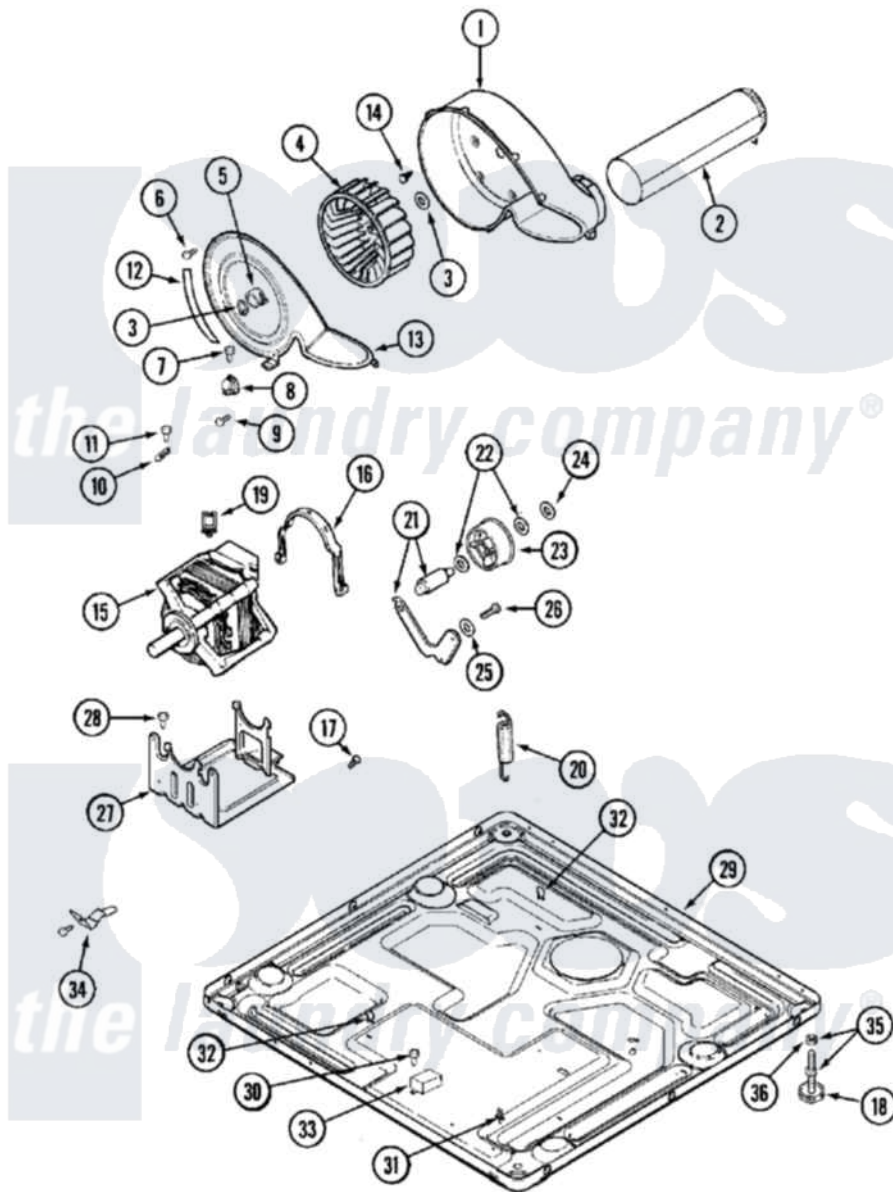

# Maytag MLE23PDAGW 10 - MOTOR DRIVE

Maytag [Commercial Maytag MLE23PDAGW Dryer Parts](#) Parts Diagram 10 - MOTOR DRIVE  
 Click on the part number to view part

Item	Original Part Number	Replaced By	Status	Part Description
001	<a href="#">33001789</a>			Housing, Blower
002	<a href="#">22001995</a>			Screw Note: Screw, Tumbler Front And Shroud
"	<a href="#">33001799</a>			Outlet Duct Assembly Note: Outlet Duct Assembly
003	410233	<a href="#">9703438</a>		Ring-Retr
004	<a href="#">33001790</a>			Wheel, Blower
"	<a href="#">33002797</a>			Wheel, Blower
005	<a href="#">312967</a>			Clamp, Blower Housing
006	33001855	<a href="#">33002917</a>		Screw, No.10-16
007	<a href="#">Y313561</a>			Screw---NA
008	<a href="#">303392</a>			Thermostat, Cycling
"	<a href="#">33303391</a>			Thermostat, Cycling
009	22001996	<a href="#">3370225</a>		Screw
010	<a href="#">33001762</a>			Fuse, Thermal
011	NLA		Not Available	SCREW
012	<a href="#">33002044</a>			Guide