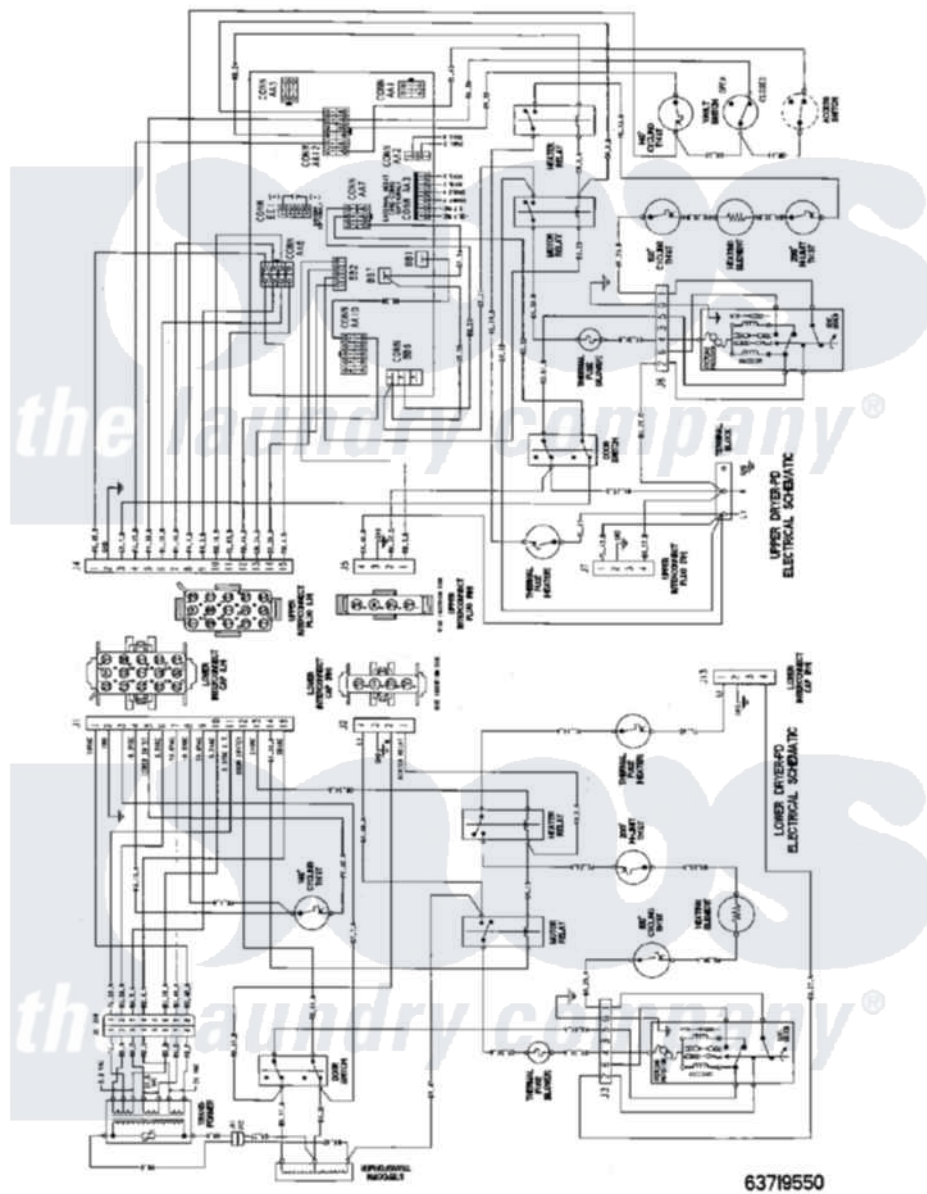

Maytag MLE23PDAGW 11 - WIRING INFORMATION

Maytag [Commercial Maytag MLE23PDAGW Dryer Parts](#) Parts Diagram 11 - WIRING INFORMATION
 Click on the part number to view part

Item	Original Part Number	Replaced By	Status	Part Description
001	NLA		Not Available	WIRING INFORMATION