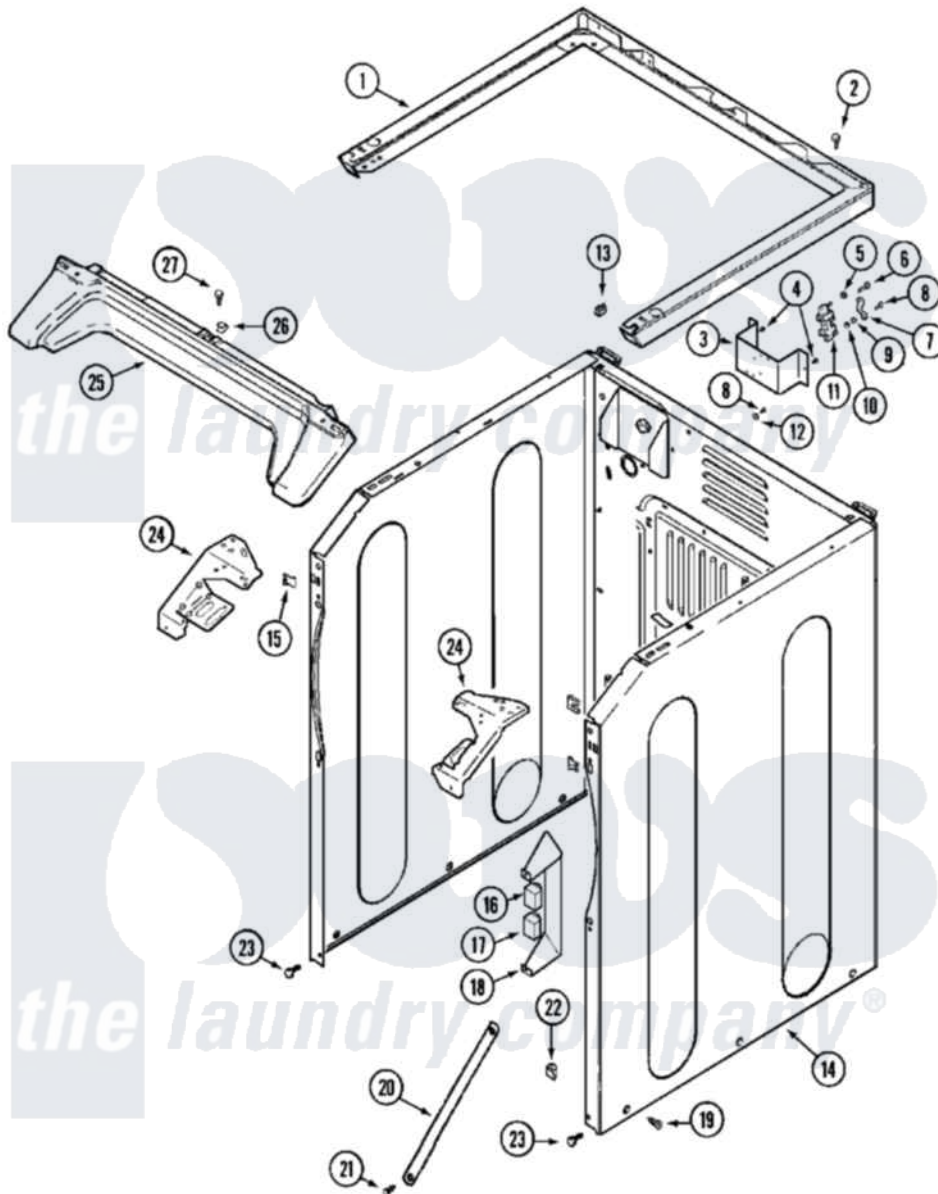

Maytag MLE23PDAUW 04 - CABINET-FRONT (LOWER)

Maytag Commercial Maytag MLE23PDAUW Dryer Parts Parts Diagram 04 - CABINET-FRONT (LOWER)
 Click on the part number to view part

Item	Original Part Number	Replaced By	Status	Part Description
001	33002005	33002963		Support, Weld Assembly
002	22001883	214354		Screw, Top Cover To Cabnt.
003	NLA		Not Available	BRACKET, TERMINAL BLOCK---NA
004	22001995			Screw Note: Screw, Tumbler Front And Shroud
005	Y311270			Washer, Terminal Block
006	Y312209	W10001200		Screw
007	Y312184			Strap, Grounding
008	NLA		Not Available	SCREW, GROUND STRAP
009	311484	112432		Nut
010	311093			Washer, Terminal Connection
011	33001244			Block, Terminal
012	NLA		Not Available	WASHER, GROUND LUG
013	22001502			Fastener, U-NUt
014	NLA		Not Available	CABINET ASSY. (WHT)
015	22002049			Clip Note: Clip, Front Panel

016	206824	W10133335	Relay, Motor
"	Y251119	3177991	Screw
017	306398		Relay, Heater
"	Y251119	3177991	Screw
018	Y313561		Screw----NA
"	314627		Bracket, Relays
"	Y310632	1163839	Screw
019	213007		Xfor Cabinet See Cabinet, Back
"	22003409	213007	Xfor Cabinet See Cabinet, Back
020	22002259	22002767	Brace, Cross
021	22001995		Screw Note: Screw, Tumbler Front And Shroud
022	Y310376		Clip, Door Switch Harness
023	22001995		Screw Note: Screw, Tumbler Front And Shroud
024	33002009		Bracket, Corner
"	33002010	33002473	Bracket, Corner
025	33002011		Cover, Access
026	33002013		Fastener Clip, Access Cover
027	22001995		Screw Note: Screw, Tumbler Front And Shroud
030	33001989		Retainer, Vault Switch