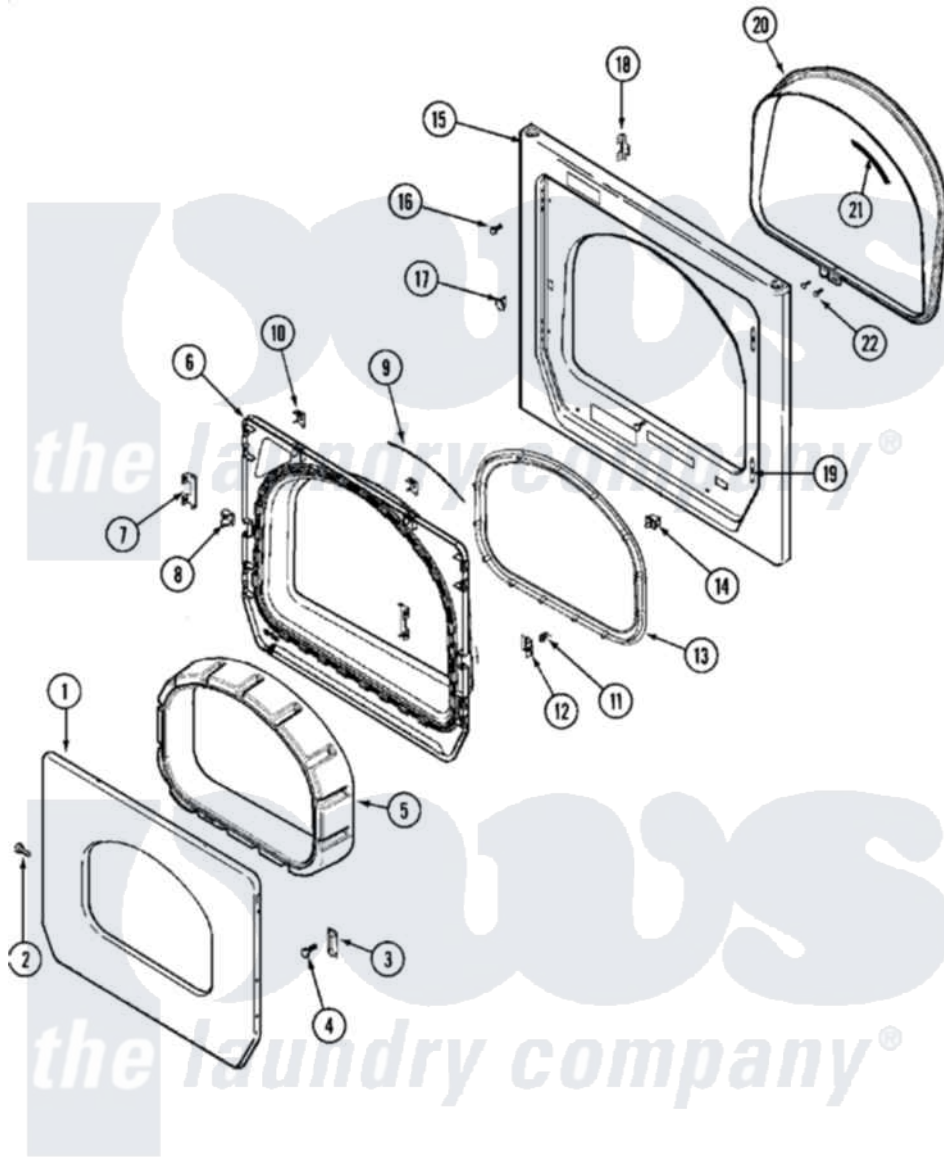

Maytag MLE23PDAUW 05 - DOOR (UPPER)

Maytag Commercial Maytag MLE23PDAUW Dryer Parts Parts Diagram 05 - DOOR (UPPER)
 Click on the part number to view part

Item	Original Part Number	Replaced By	Status	Part Description
001	33002015			Door, Outer
002	22002063			Screw No.8-18AB Wafer Head
003	33002017			Hinge, Door
004	22002062	98006631		Screw
005	22002300	9740848		Screw, Mixing Valve Mounting
"	33002018	33002780		Door Tunnel W` Handle
006	33002020			Door, Inner W/Seal
007	22002038			Clip, Door
008	33001763			Plug, Inner Door
009	33002094			Seal, Door
010	22002039			Clip, Door
011	33001761			Strike, Door
012	33001793			Bracket, Strike
013	33002607			Lens, Door
014	33002038			Switch, Door
015	33001711	33002936		Medallion-

"	33002023	33002081	Panel, Front
"	33002051		Not Available
016	33001486	98008544	SCREW, FRONT PANEL
017	33001791	306436	Screw
018	33002025		Door Latch Kit--W
019	33001175		Twin Speednut
020	33002026		Cover, Hinge Hole
021	33001767		Extension, Tumbler Front
022	33001855	33002917	Seal, Shroud
			Screw, No.10-16