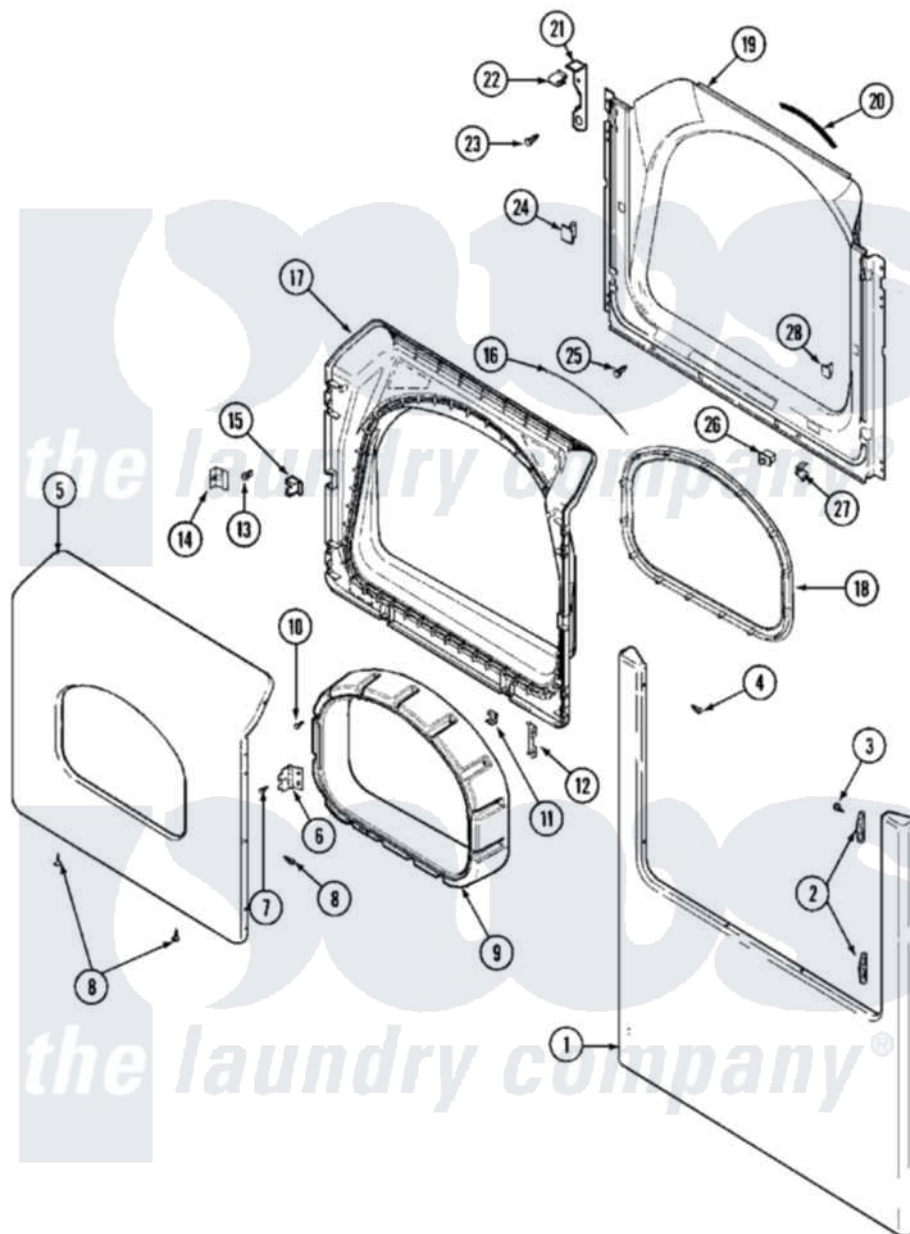

Maytag MLE23PDAUW 06 - DOOR (LOWER)

Maytag Commercial Maytag MLE23PDAUW Dryer Parts Parts Diagram 06 - DOOR (LOWER)
 Click on the part number to view part

Item	Original Part Number	Replaced By	Status	Part Description
001	22002241	22002836		Panel, Front
002	33001764			Cover, Hinge Hole
003	33001846			Screw, Hinge Hole Cover
004	22002243			Screw, Front Panel And Hinge
005	33002673			Door, Outer
006	33001759			Hinge, Door
007	22002062	98006631		Screw
008	22002063			Screw No.8-18AB Wafer Head
009	33002018	33002780		Door Tunnel W` Handle
010	22002300	9740848		Screw, Mixing Valve Mounting
011	22002039			Clip, Door
012	22002038			Clip, Door
013	33001761			Strike, Door
014	33001793			Bracket, Strike
015	33001763			Plug, Inner Door
016	33002094			Seal, Door

017	33002949		Not Available	DOOR, INNER W/SEAL COMMERCIAL
018	33002022	33002607		Lens, Door
019	33002033			Shroud
020	33001767			Seal, Shroud
021	22002991			Kit, Access Cover Hook
022	33002037			Fastener, Access Cover Hook
023	22001995			Screw Note: Screw, Tumbler Front And Shroud
024	33001791	306436		Door Latch Kit--W
025	33001768			Screw, Shroud Note: Screw, Shroud And Outlet Duct
026	33002038			Switch, Door
027	33001760			Bracket, Hinge
028	Y304578	LA-1003		Door Catch Kit