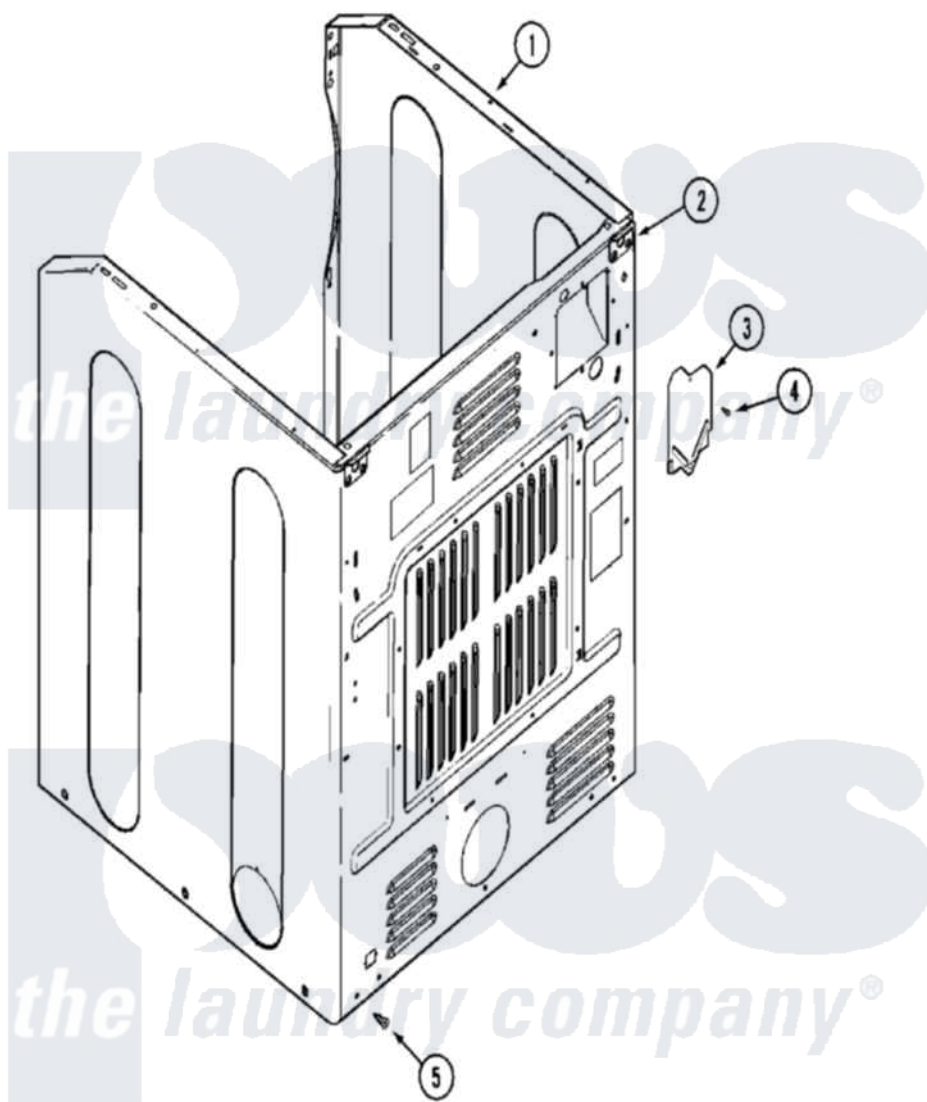

Maytag MLE23PDAUW 07 - CABINET-REAR

Maytag Commercial Maytag MLE23PDAUW Dryer Parts Parts Diagram 07 - CABINET-REAR
 Click on the part number to view part

Item	Original Part Number	Replaced By	Status	Part Description
001	NLA		Not Available	CABINET (WHT-LWR)
002	22001995			Screw Note: Screw, Tumbler Front And Shroud
"	22003367	22004095		Hinge, Plastic
003	33001795			Cover, Terminal Block
004	22001995			Screw Note: Screw, Tumbler Front And Shroud
005	22001995			Screw Note: Screw, Tumbler Front And Shroud