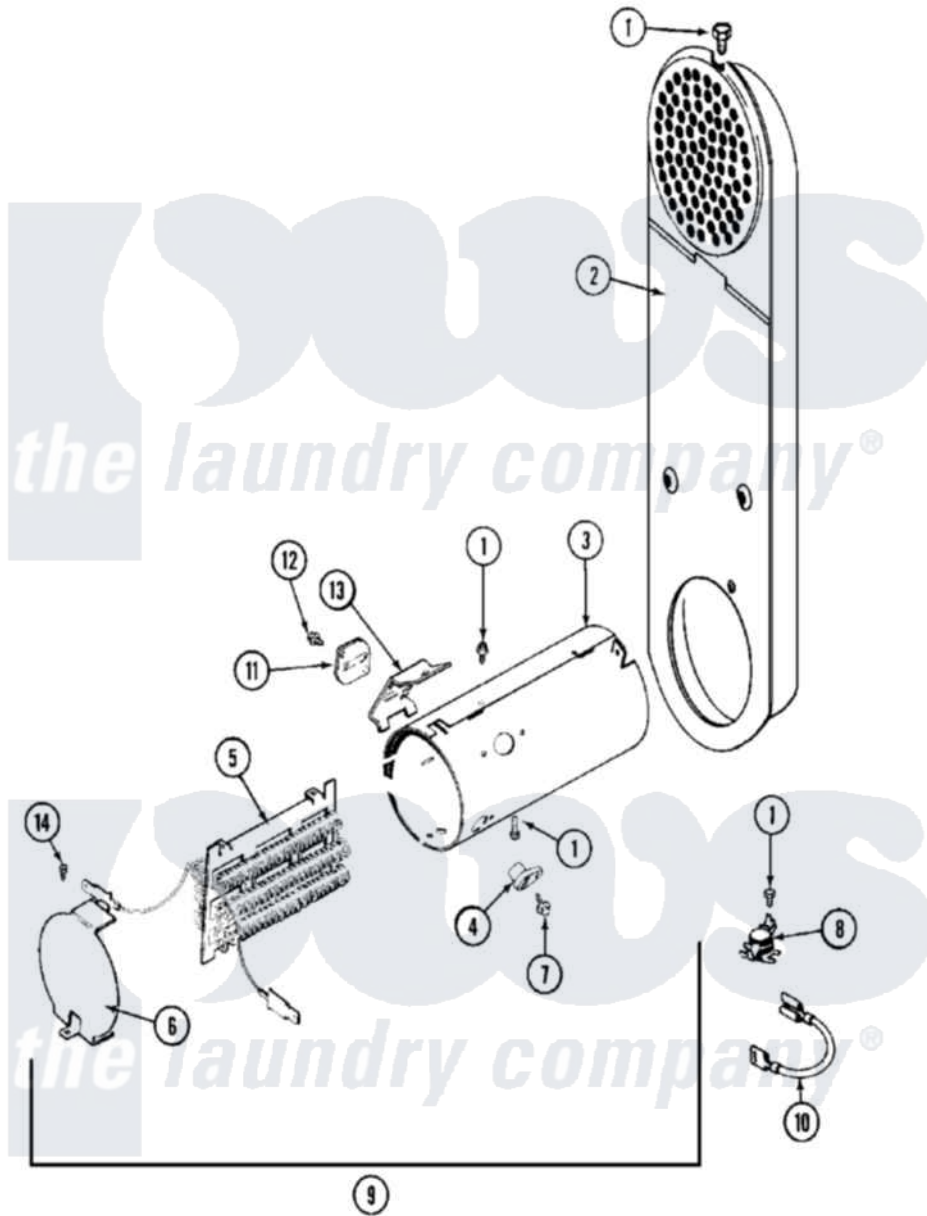

Maytag MLE23PDAUW 09 - HEATER

Maytag Commercial Maytag MLE23PDAUW Dryer Parts Parts Diagram 09 - HEATER
 Click on the part number to view part

Item	Original Part Number	Replaced By	Status	Part Description
001	211294	90767		Screw, 8A X 3/8 HeX Washer Head Tapping
002	33002767	33003038		Assembly, Inlet Duct-Elec
003	314995			Enclosure, Heater
004	314998			Insulator, Terminal
005	307187	W10116747		Heater
006	314999			Shield, Radiant
007	NLA		Not Available	SCREW
008	303396			Thermostat, Hi-Limit
009	307181			Heater Assembly Complete
010	Y307173			Wire, Jumper
011	307473			Fuse, Thermal
012	NLA		Not Available	SCREW
013	315346			Bracket, Thermal Fuse
014	22001996	3370225		Screw
015	Y308590	W10116795		Heater