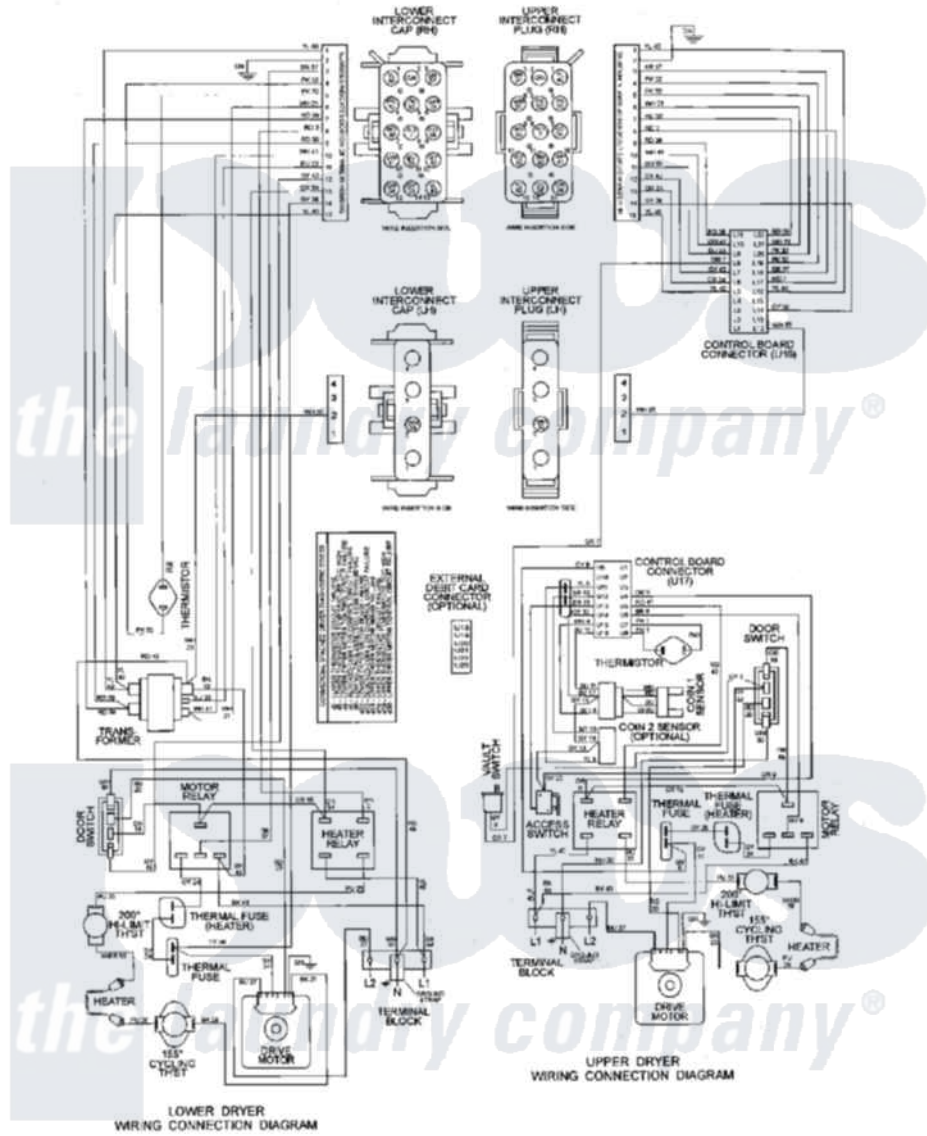

Maytag MLE23PDAUW 11 - WIRING INFORMATION

Maytag [Commercial Maytag MLE23PDAUW Dryer Parts](#) Parts Diagram 11 - WIRING INFORMATION
 Click on the part number to view part

Item	Original Part Number	Replaced By	Status	Part Description
001	NLA		Not Available	WIRING INFORMATION