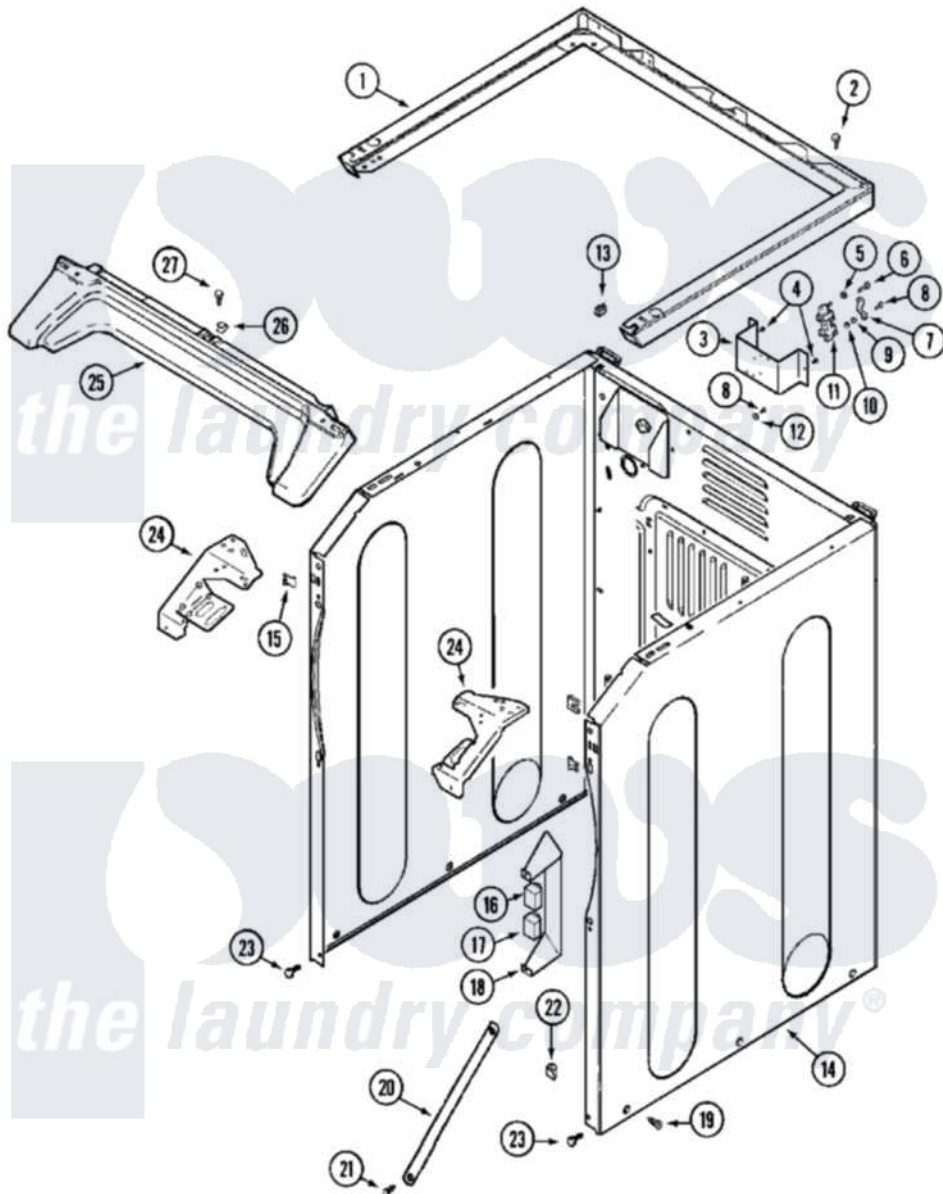

Maytag MLE23PDAYQ 04 - CABINET-FRONT (LOWER)

Maytag Commercial Maytag MLE23PDAYQ Dryer Parts Parts Diagram 04 - CABINET-FRONT (LOWER)
 Click on the part number to view part

Item	Original Part Number	Replaced By	Status	Part Description
001	33002446	22004153		Support We
"	33002472	33002963		Support, Weld Assembly
002	22001883	214354		Screw, Top Cover To Cabnt.
003	NLA		Not Available	BRACKET, TERMINAL BLOCK---NA
004	22001995			Screw Note: Screw, Tumbler Front And Shroud
005	Y311270			Washer, Terminal Block
006	Y312209	W10001200		Screw
007	Y312184			Strap, Grounding
008	NLA		Not Available	SCREW, GROUND STRAP
009	311484	112432		Nut
010	311093			Washer, Terminal Connection
011	33001244			Block, Terminal
012	NLA		Not Available	WASHER, GROUND LUG
013	22001502			Fastener, U-NUT
014	NLA		Not Available	CABINET ASSY (WHT-AS)

014	NLA	Not Available	PK)
015	22002049		Clip Note: Clip, Front Panel
016	206824	W10133335	Relay, Motor
"	Y251119	3177991	Screw
017	306398		Relay, Heater
"	Y251119	3177991	Screw
018	Y313561		Screw---NA
"	314627		Bracket, Relays
019	213007		Xfor Cabinet See Cabinet, Back
"	22003409	213007	Xfor Cabinet See Cabinet, Back
020	33002014		Brace, Top Cross
021	22001995		Screw Note: Screw, Tumbler Front And Shroud
022	Y310376		Clip, Door Switch Harness
023	22001995		Screw Note: Screw, Tumbler Front And Shroud
024	33002813		Corner Bracket - LH Cabinet
"	33002814		Corner Bracket - RH Cabinet
025	22002664		COVER, ACCESS (BSQ)
"	33002011		Cover, Access
026	33002037		Fastener, Access Cover Hook
027	22001995		Screw Note: Screw, Tumbler Front And Shroud
028	33002047		Wire Harness, Main
029	33001989		Retainer, Vault Switch